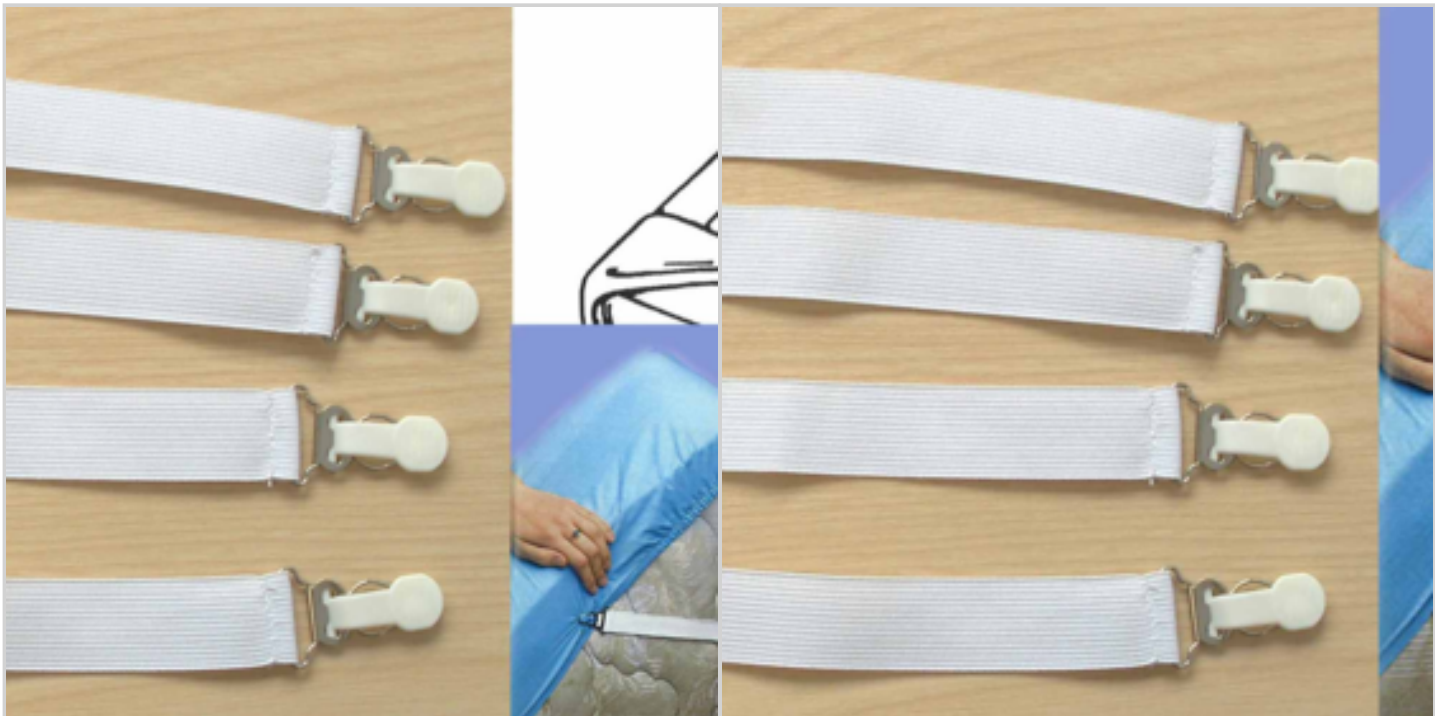

Price offer : OP18332 (price valid until : 19/04/2026)

SET/4 SHEET STRAPS

Ref. 20532433

Bed sheets braces

These strong elastic braces clip to the bed sheet, keeping it firmly in place and wrinkle free
Set of 4 : suitable for single or double bed size
Plastic/metal peg clips attache to each corner
length 30cm (flat)

DETAILED INFO

Material : métal, plastique et bande élastique

Gross Weight : 50 gr.

Net Weight : 50 gr.

Size item : L 0 x w 0 x h 0 cm

Packaging : sachet plastique 17 x 7 cm

MOQ : 1

Customs Tariff Number : 56090000

Note : 69808 nouveau prix 1.84€

EAN : 3456852053249

Ref. : 20532433

Price : 1.84 €