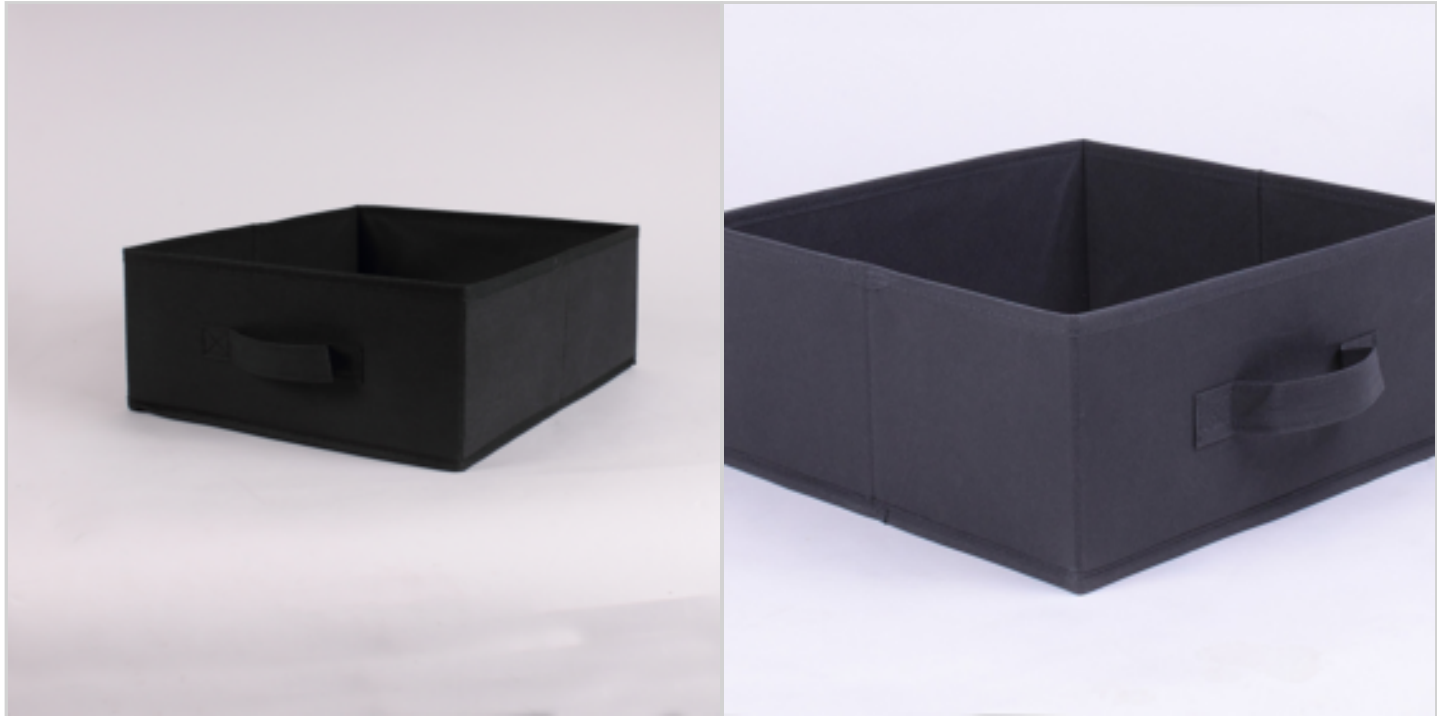

EAN : 3700563703314

Ref. : 21274136

Price : 0.82 €
+ 0.07 € eco-share

Price offer : OP18315 (price valid until : 18/04/2026)

FOLDABLE NON WOOVEN DRAWER 28 X 28 X 13 CM LINEN COLOR

Ref. 21274137

DETAILED INFO