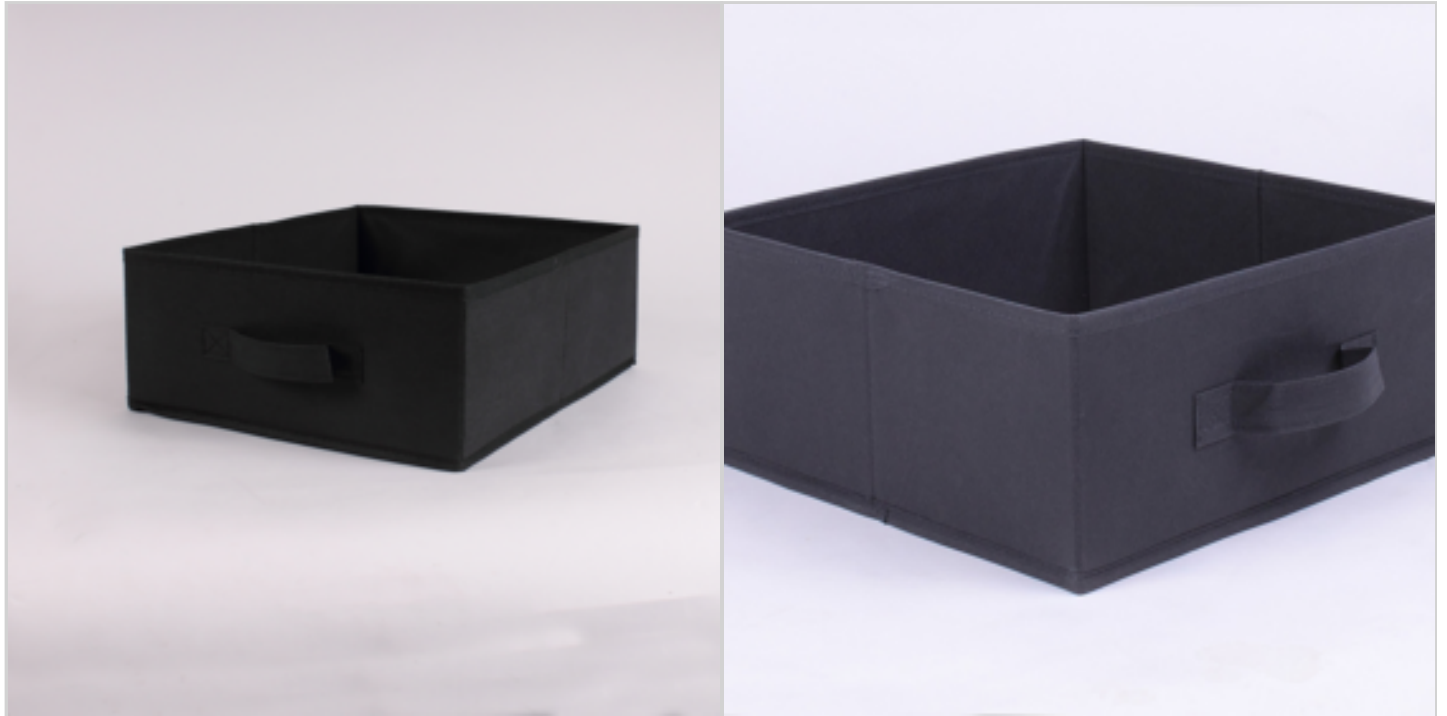

EAN : 3700563702829

Ref. : 21087133

Price : 1.41 €
+ 0.15 € eco-share

Price offer : OP18315 (price valid until : 18/04/2026)

FOLDABLE NON WOOVEN DRAWER 28 X 28 X 13 CM FUCHSIA COLOR

Ref. 21274138

DETAILED INFO