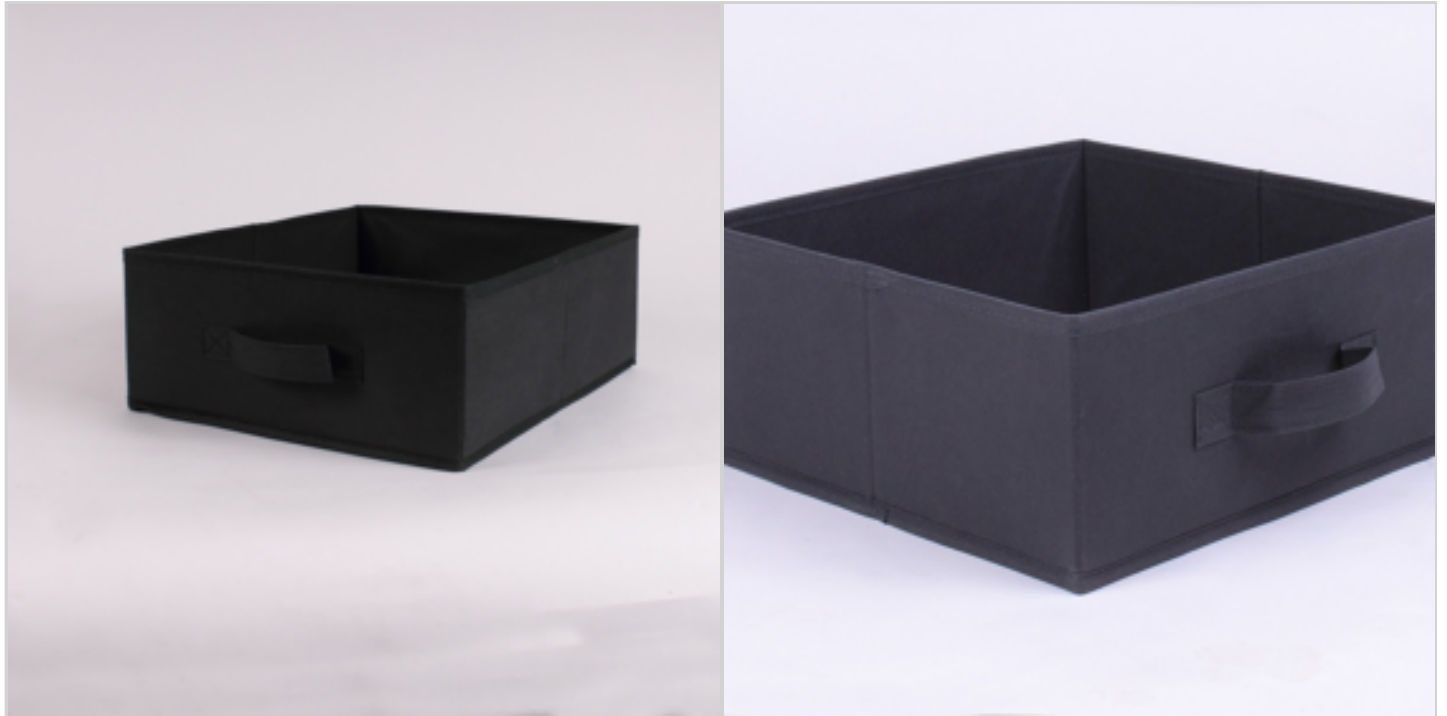

EAN : 3700563703338

Ref. : 21274138

Price : 0.82 €
+ 0.07 € eco-share

Price offer : OP18315 (price valid until : 18/04/2026)

FOLDABLE NON WOVEN DRAWER 28 X 28 X 13 CM LIGHT BROWN COLOR

Ref. 21274136

DETAILED INFO