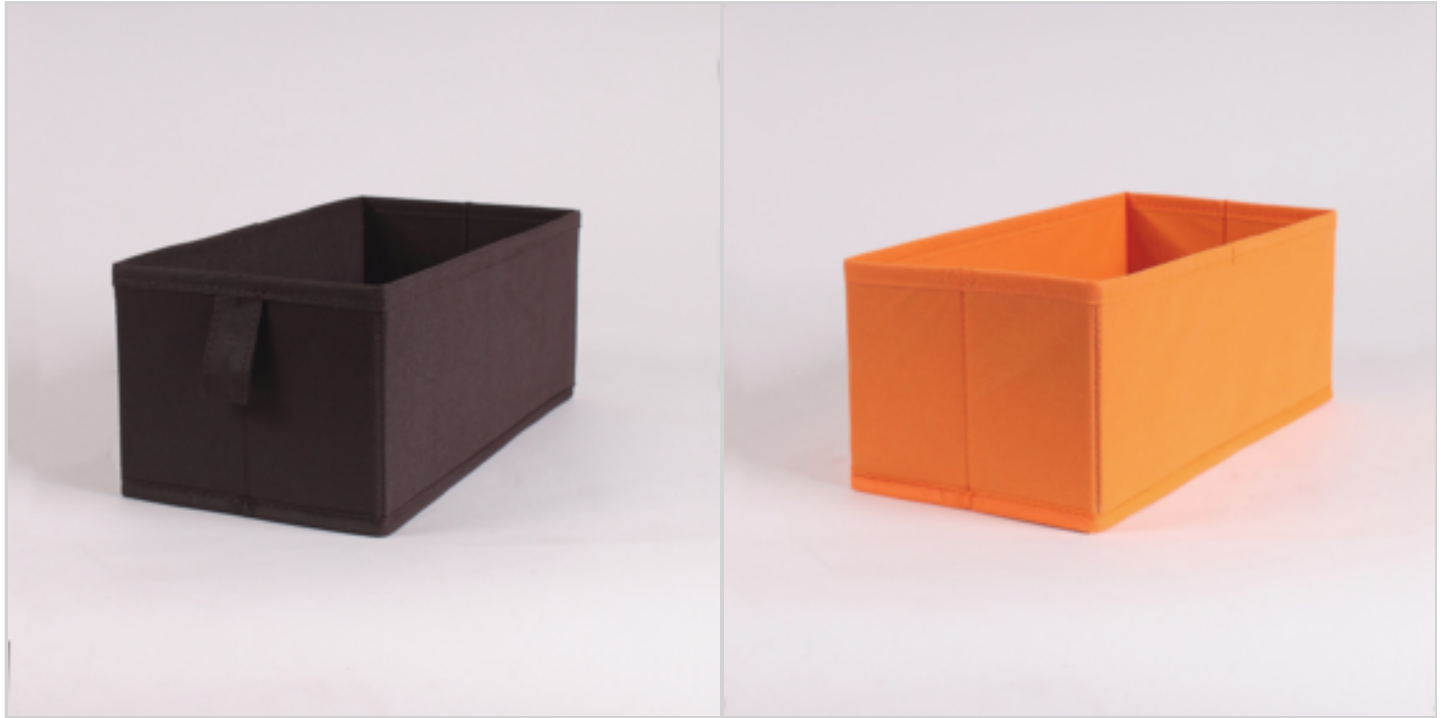

EAN : 3700563703451

Ref. : 21293138

Price : 0.92 €
+ 0.07 € eco-share

Price offer : OP18315 (price valid until : 18/04/2026)

**FOLDABLE NON WOVEN SMALL SIZE DRAWER
COLOR 28 X 14 X 11 CM FUCHSIA**

Ref. 21293136