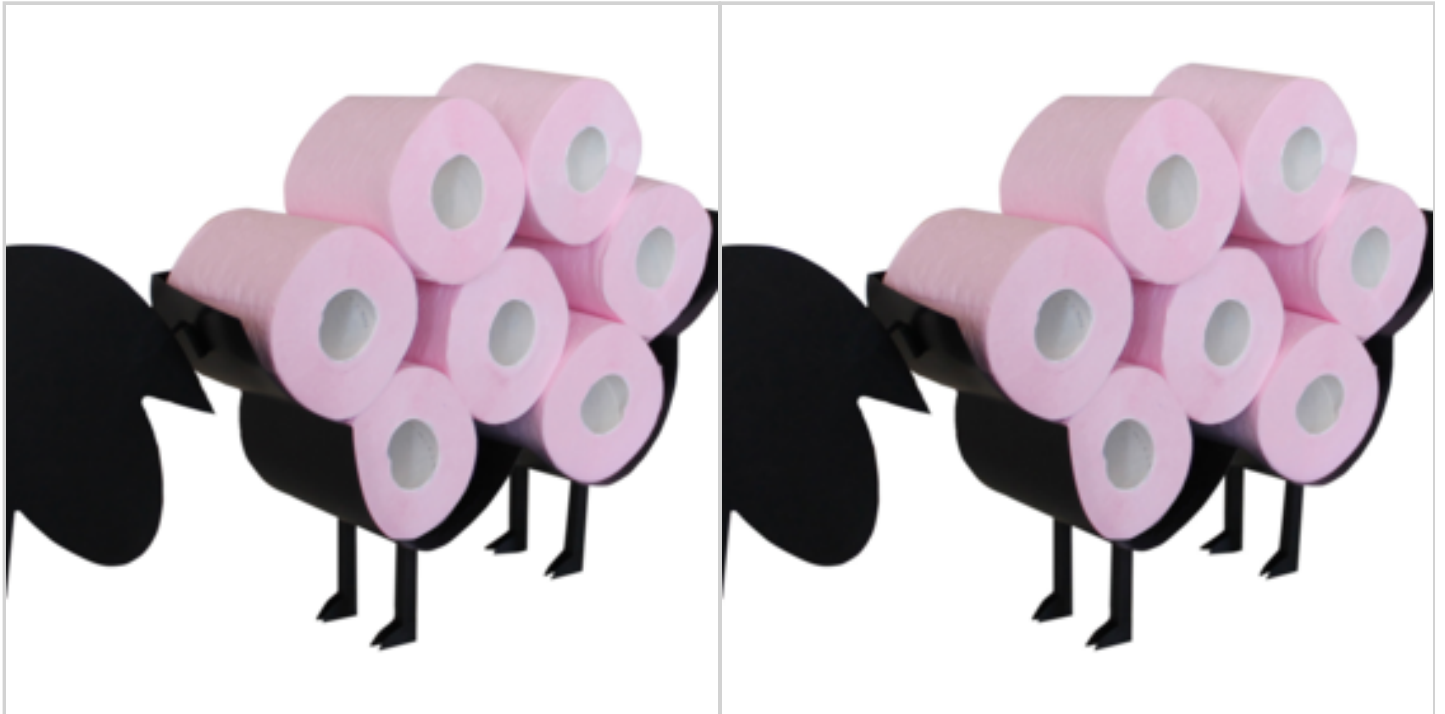

## SHEEP DESIGN TISSUE HOLDER

Ref. 40518133