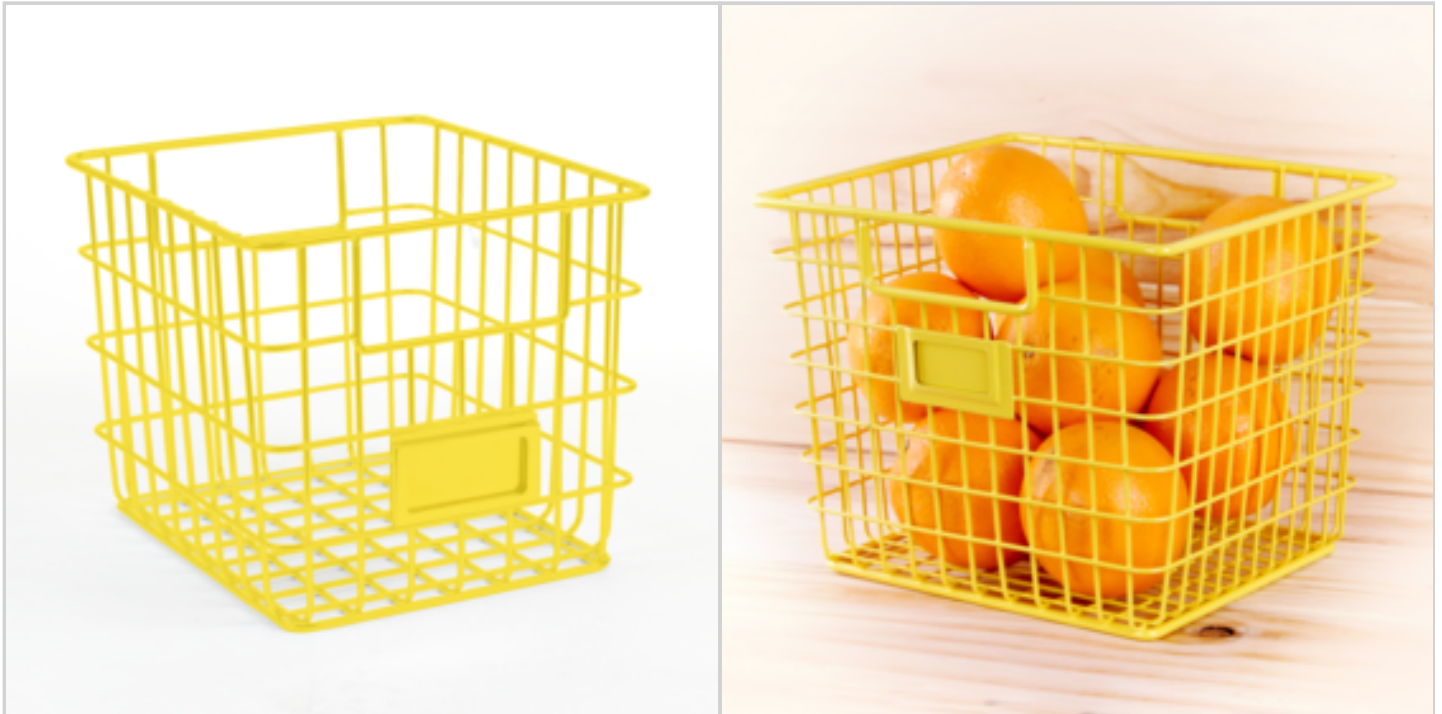

## WIRE BASKET YELLOW COLOR

Ref. 21611134

Metal wire basket covered with epoxy paint. Handle + label holder  
colors : black / yellow  
Dimension : H16 x L22 x I18