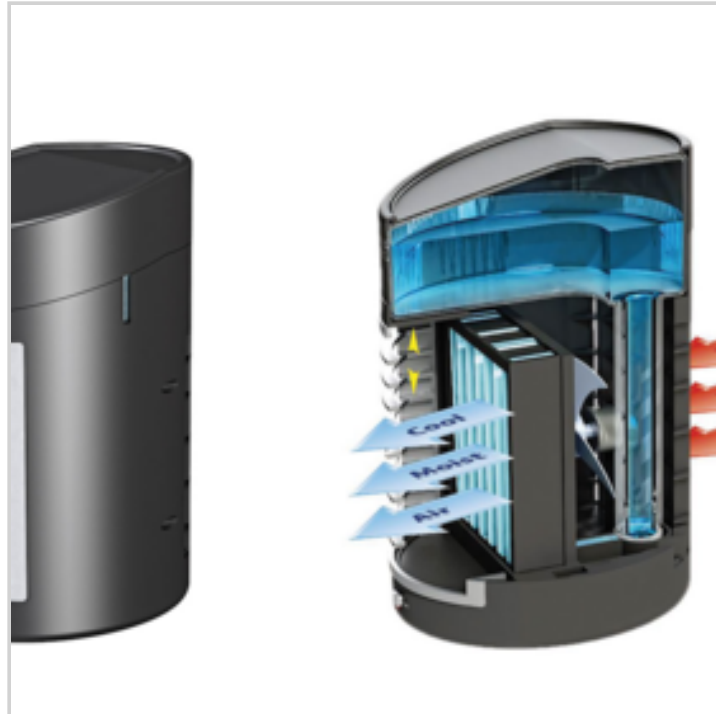

Price offer : OP18296 (price valid until : 17/04/2026)

KOOL-DOWN™ EVAPORATIVE COOLER

Ref. 91154133

Cools and Circulates Moist Air

Quiet and portable 2 speed fan

- Add cold water for ultra-cooling action
- Cools up to 7ft. area
- 32 oz. water tank – up to 10 hours
- Water level gauge
- Ideal for desktop, bedroom and kitchen
- Adjustable air vents
- Non-slip rubber feet
- Environmentally friendly

DETAILED INFO

Material : plastique

Gross Weight : 940 gr.

Net Weight : 780 gr.

Size item : L 0 x w 0 x h 0 cm

Packaging: Boite couleur 17.5 x 15 x 29.2 cm **MOQ :** 1

Customs Tariff Number : 8479600000

Note : [Discount Price](#)

EAN : 3456850911541

Ref. : 91154133

Price : 4.5 €
+ 0.11 € of DEEE