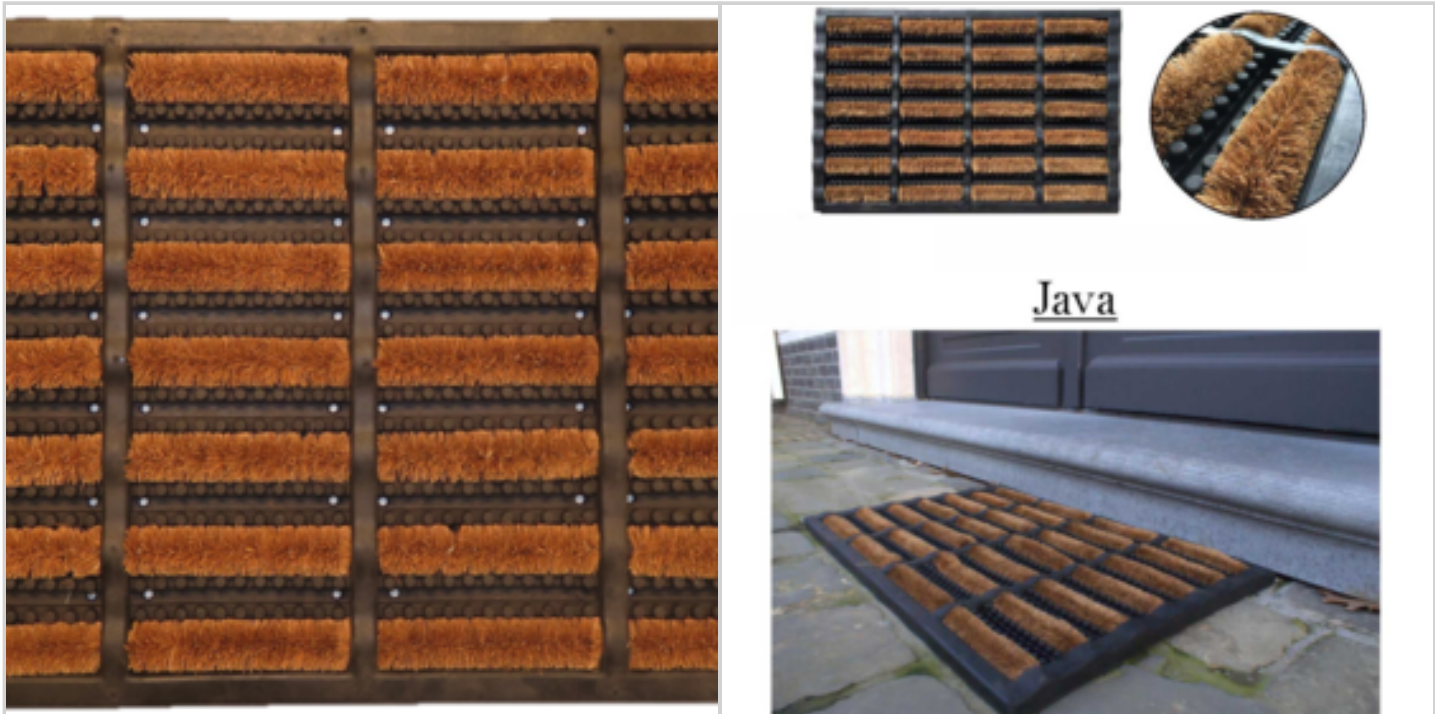

Price offer : OP18284 (price valid until : 19/04/2026)

RUBBER COIR OUTSIDE MAT JAVA 40X60CM

Ref. 81281133

DETAILED INFO

Material : 50% caoutchouc/50% coco

Gross Weight : 2600 gr.

Net Weight : 2500 gr.

Size item : L 0 x w 0 x h 0 cm

RUBBER COIR OUTSIDE MAT JAVA 45X75CM

Ref. 81281134

DETAILED INFO

Material : 50% caoutchouc/50% coco

Gross Weight : 0 gr.

Net Weight : 3700 gr.

Size item : L 0 x w 0 x h 0 cm

Packaging: sachet plastique