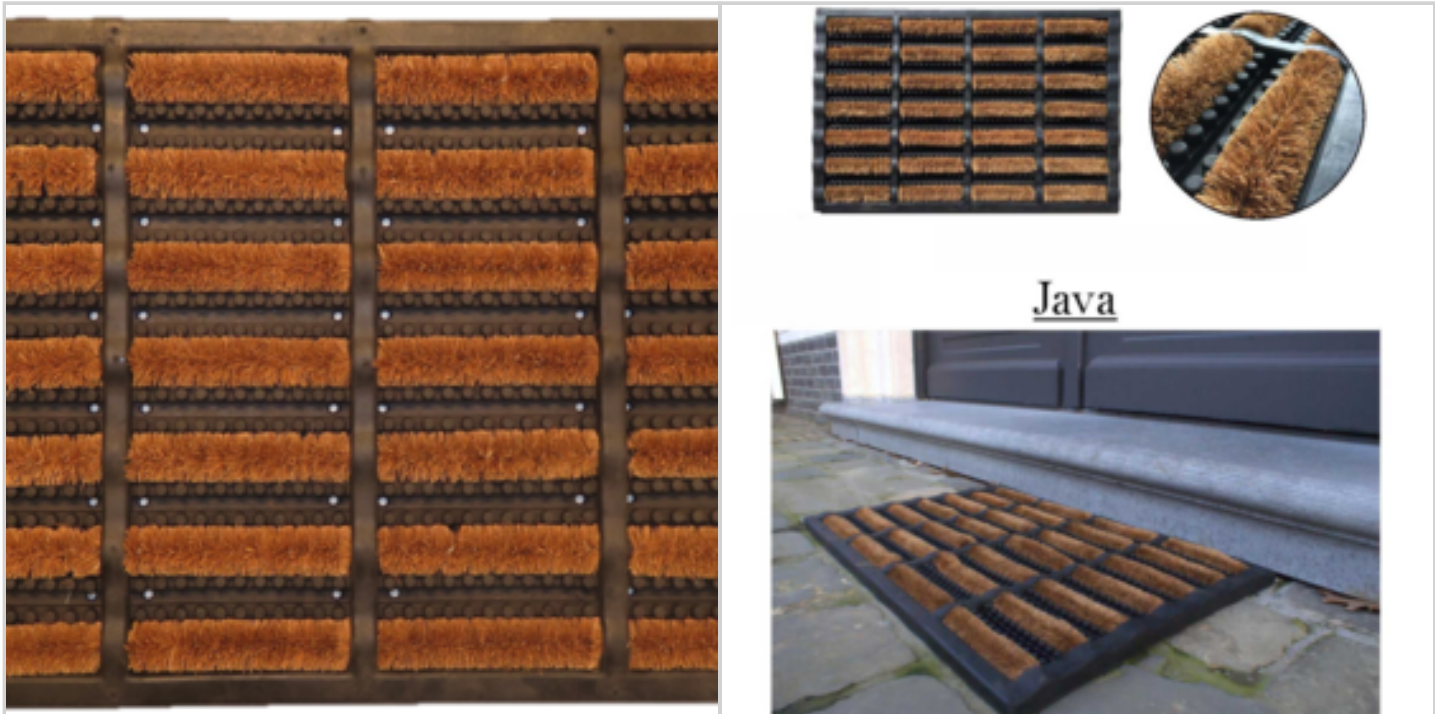

Price offer : OP18284 (price valid until : 20/04/2026)

**RUBBER COIR OUTSIDE MAT JAVA 40X60CM**

Ref. 81281133

**DETAILED INFO**

**Material :** 50% caoutchouc/50% coco

**Gross Weight :** 2600 gr.

**Net Weight :** 2500 gr.

Price offer : OP18284 (price valid until : 20/04/2026)

**RUBBER COIR OUTSIDE MAT JAVA 45X75CM**

Ref. 81281134

**DETAILED INFO**

**Material :** 50% caoutchouc/50% coco

**Gross Weight :** 0 gr.

**Net Weight :** 3700 gr.