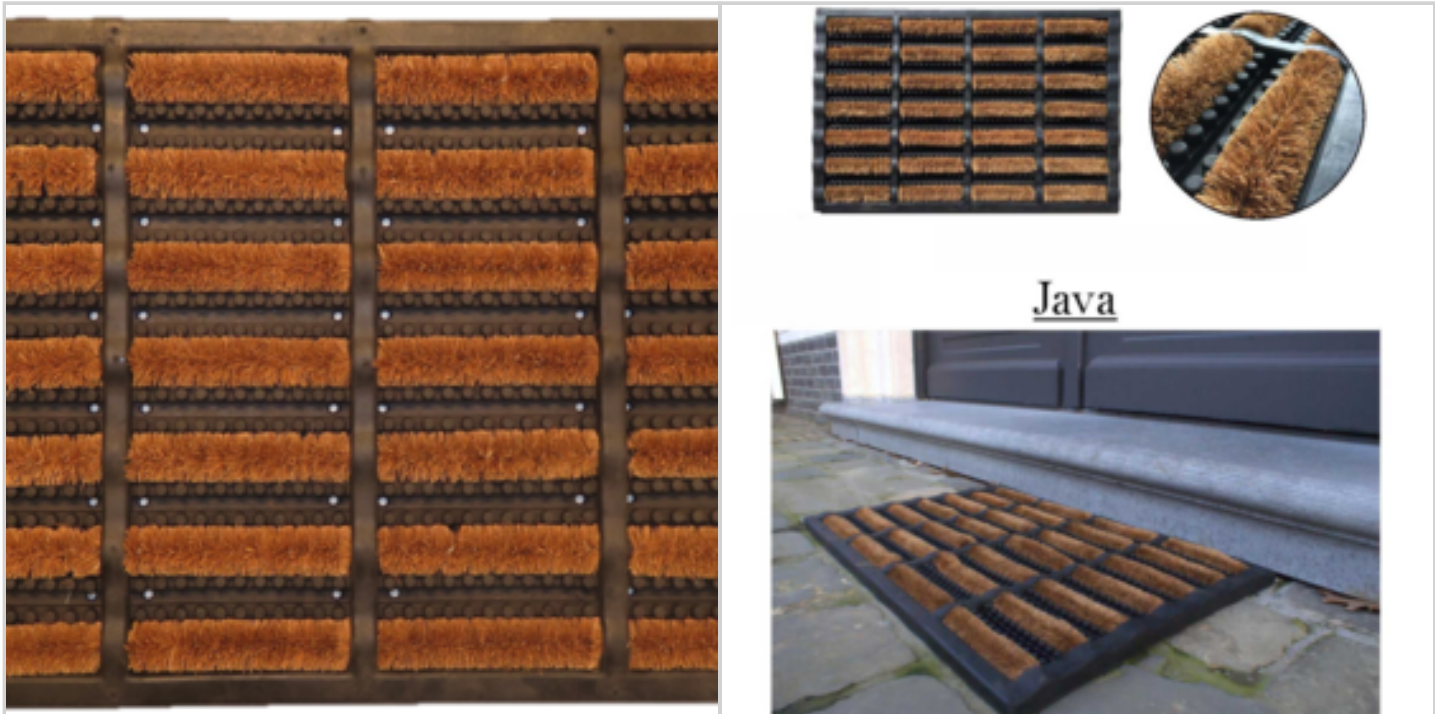

Price offer : OP18284 (price valid until : 20/04/2026)

RUBBER COIR OUTSIDE MAT JAVA 40X60CM

Ref. 81281133

DETAILED INFO

Material : 50% caoutchouc/50% coco

Gross Weight : 2600 gr.

Net Weight : 2500 gr.

Size item : L 0 x w 0 x h 0 cm

RUBBER COIR OUTSIDE MAT JAVA 45X75CM

Ref. 81281134

DETAILED INFO

Material : 50% caoutchouc/50% coco

Gross Weight : 0 gr.

Net Weight : 3700 gr.

Size item : L 0 x w 0 x h 0 cm

Packaging: sachet plastique