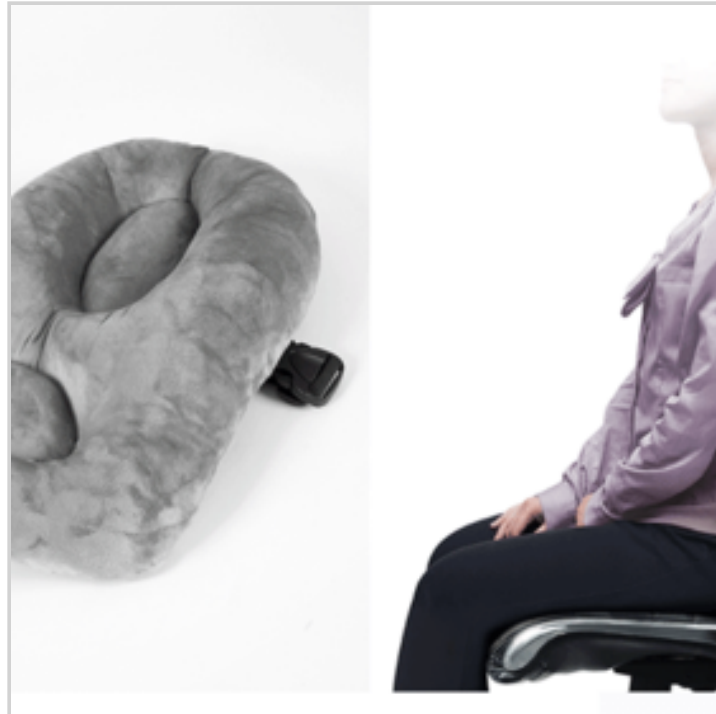

POSTURE SUPPORT CUSHION

Ref. 72742133

Help improve your posture whilst you sit.

Cradles centre of your back to provide even support to your left and right sides.

Micro beads positioned in the centre (on each side) provide firm support for the lower back area.

Base of cushion positions your lower back so it provides support to your pelvic area.

Reversible

Material: Shell: 100% Polyester. Filling: 90% PP Cotton and 10% EPS

DETAILED INFO

Material : Dessus Polyester