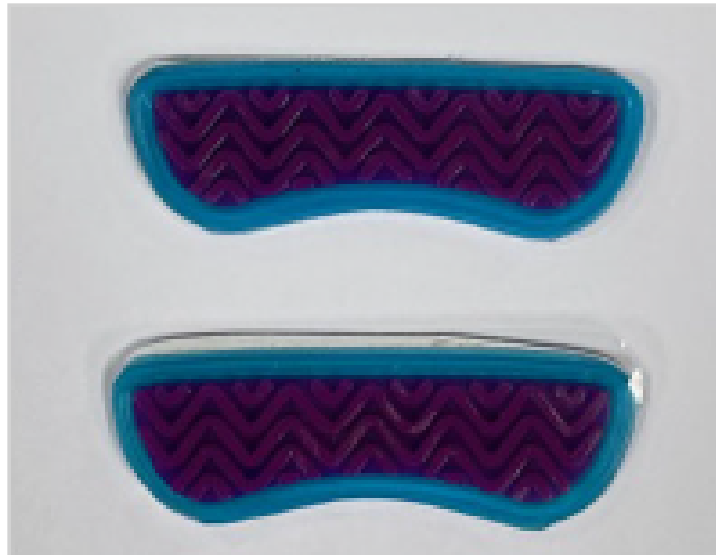

Note : MINI DE CDE 50 PCS

EAN : 4008576391061

Ref. : 72139133

Price : 5.46 €

Price offer : OP18200 (price valid until : 20/04/2026)

SHOE PADS

Ref. 70926133

The shoe pads are placed in the shoes. They protect while walking, they attenuate and absorb shocks while improving walking comfort. Washable, reusable, they slip into any pair of shoes. Made of soft synthetic material. Sold in sets of 2.