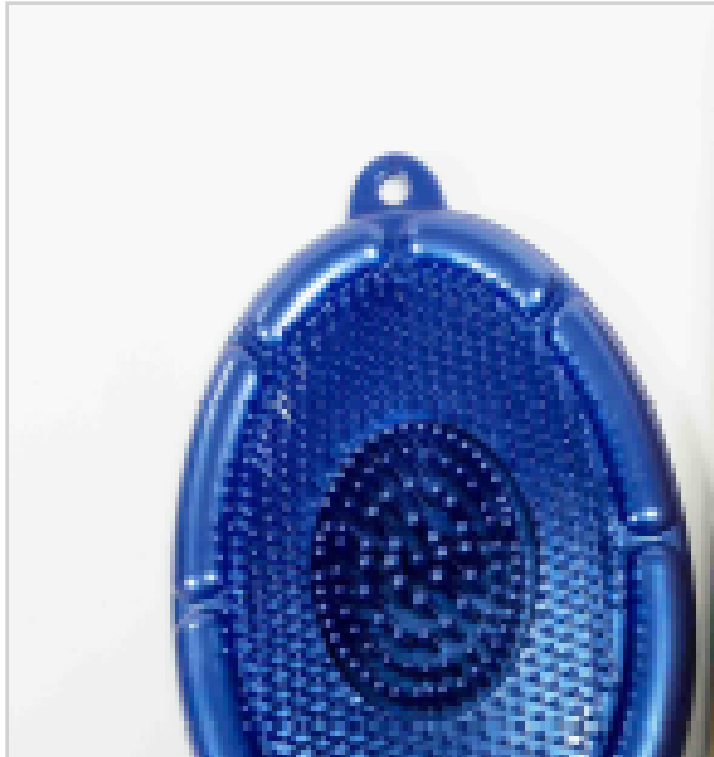

Note : MOQ 600 PCS

EAN : 3456850709261

Ref. : 70926133

Price : 1.9 €

Price offer : OP18200 (price valid until : 20/04/2026)

FOOT SCRUBBING AND MASSAGE

Ref. 70842133

Foot brush specially designed to stimulate, clean, massage and improve circulation. More twists and balances to clean your feet.

Designed to resist bacteria and mold growing on your feet.

Hooking system thanks to 11 powerful suction cups.

Ideal for women, men, athletes, seniors, pregnant women.

DETAILED INFO

Material : PVC

Gross Weight : 270 gr.