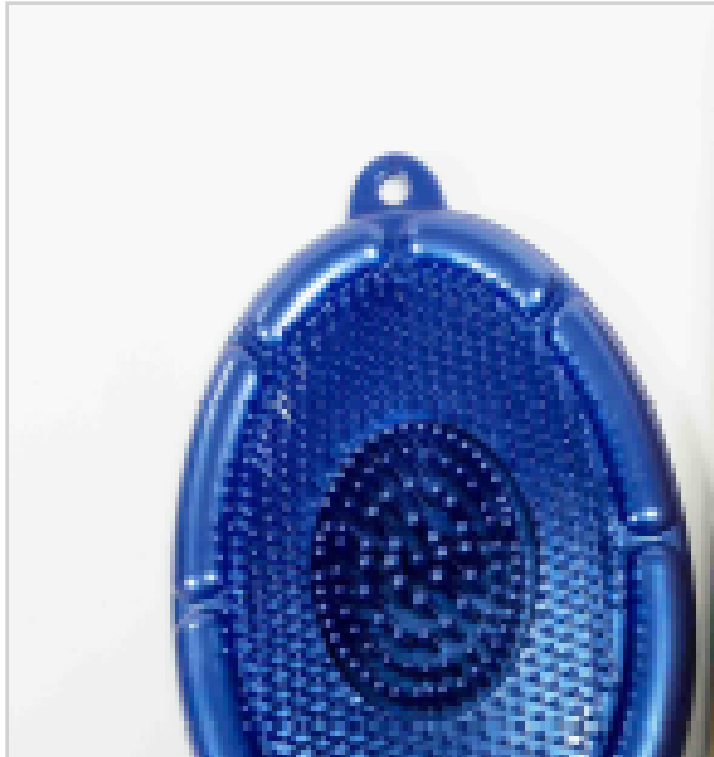

Price offer : OP18200 (price valid until : 20/04/2026)

FOOT SCRUBBING AND MASSAGE

Ref. 70842133

Foot brush specially designed to stimulate, clean, massage and improve circulation. More twists and balances to clean your feet.

Designed to resist bacteria and mold growing on your feet.

Hooking system thanks to 11 powerful suction cups.

Ideal for women, men, athletes, seniors, pregnant women.

DETAILED INFO

Material : PVC

Gross Weight : 270 gr.

Net Weight : 210 gr.

Size item : L 0 x w 0 x h 0 cm

Packaging: Sachet plastique

MOQ : 1

Customs Tariff Number :

Note : MOQ 600 PCS

EAN : 3456850708424

Ref. : 70842133

Price : 3.56 €