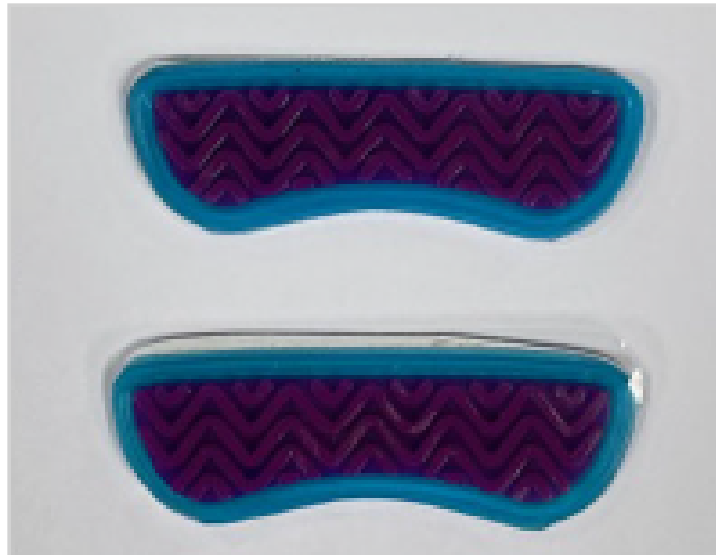

Price offer : OP18200 (price valid until : 20/04/2026)

SHOE PADS

Ref. 70926133

The shoe pads are placed in the shoes. They protect while walking, they attenuate and absorb shocks while improving walking comfort. Washable, reusable, they slip into any pair of shoes. Made of soft synthetic material. Sold in sets of 2.

DETAILED INFO

Material : PU

Gross Weight : 20 gr.

Net Weight : 20 gr.

Size item : L 0 x w 0 x h 0 cm

Packaging: Sachet plastique

MOQ : 1

Customs Tariff Number :

Note : MOQ 600 PCS

EAN : 3456850709261

Ref. : 70926133

Price : 1.9 €