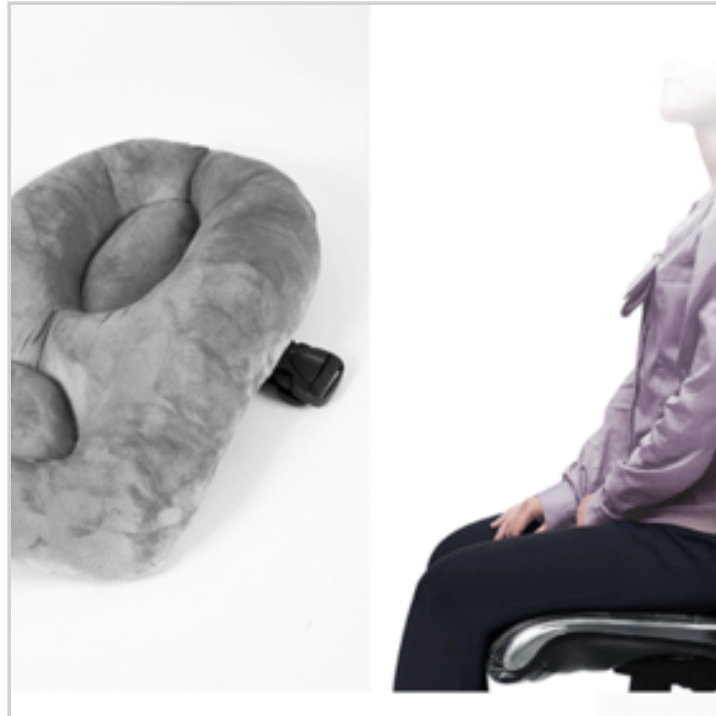

Price offer : OP18188 (price valid until : 21/04/2026)

POSTURE SUPPORT CUSHION

Ref. 72742133

Help improve your posture whilst you sit.

Cradles centre of your back to provide even support to your left and right sides.

Micro beads positioned in the centre (on each side) provide firm support for the lower back area.

Base of cushion positions your lower back so it provides support to your pelvic area.

Reversible

Material: Shell: 100% Polyester. Filling: 90% PP Cotton and 10% EPS

DETAILED INFO

Material : Dessus Polyester

Gross Weight : 600 gr.

Net Weight : 450 gr.

Size item : L 0 x w 0 x h 0 cm

Packaging: sachet plastique

MOQ : 1

Customs Tariff Number :

Note :

EAN : 3456850727425

Ref. : 72742133

Price : 2.45 €