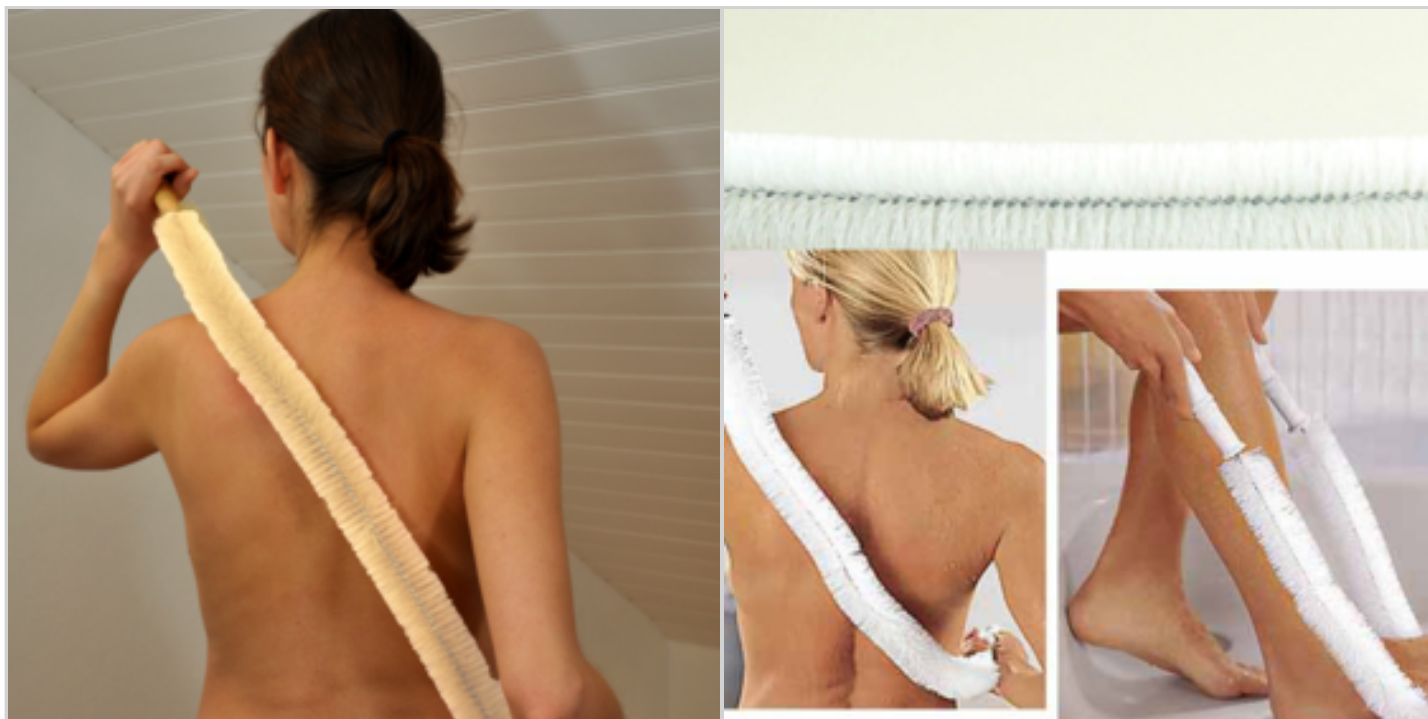

Price offer : OP18107 (price valid until : 19/04/2026)

BROSSE DOS EN NYLON BLANC X0.4 D50MM L104CM

Ref. 40248133

Back brush

Can also be used for feet

2 wooden handles with hanging holes

Polyamide bristles x 0.40, dia 5cm set up on a metal rod

DETAILED INFO

Material : poils polyamide/manche bois vernis

Gross Weight : 250 gr.

Net Weight : 0 gr.

Size item : L 0 x w 0 x h 0 cm

Packaging: sachet plastique/20 en A

MOQ : 1

Customs Tariff Number : 96032980

Note :

EAN : 3456850402483

Ref. : 40248133

Price : 2.59 €