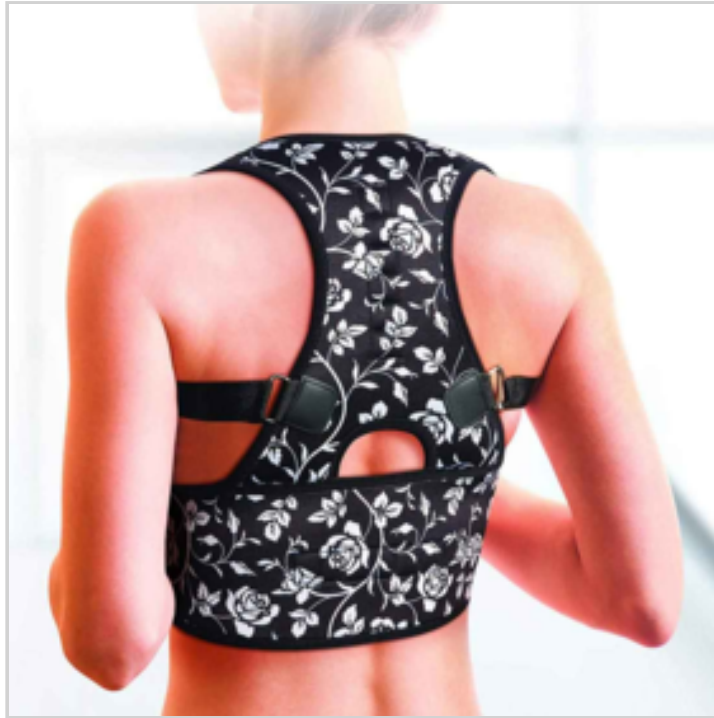

## MAGNETIC POSTURE CORRECTOR - FLORAL LARGE SIZE

Ref. 72956134

Train your muscles and spine to return to your natural posture.

Sewn in magnets may provide therapeutic relief from discomfort.

Comfortable cotton lining and breathable neoprene allows all day comfort and minimizes friction against skin.