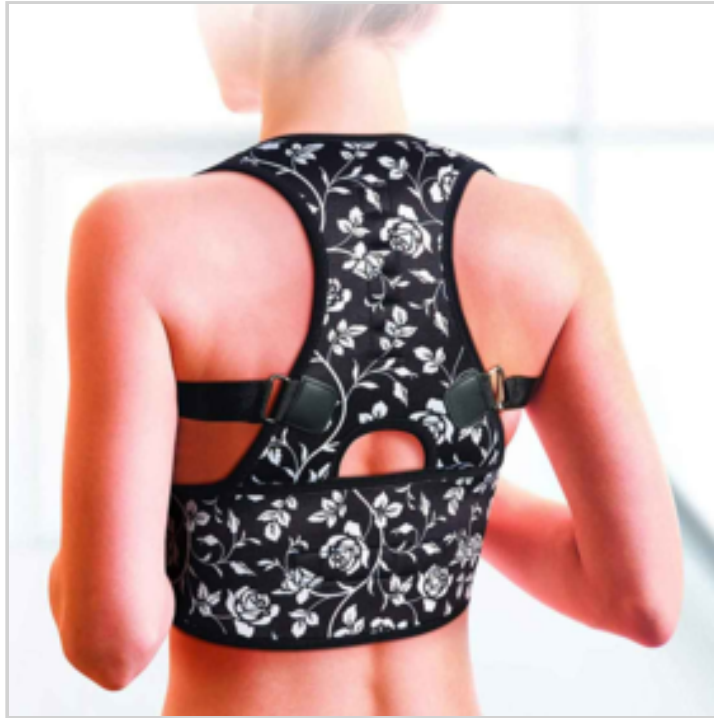

## MAGNETIC POSTURE CORRECTOR - FLORAL SIZE XL

Ref. 72956135

Train your muscles and spine to return to your natural posture.

Sewn in magnets may provide therapeutic relief from discomfort.

Comfortable cotton lining and breathable neoprene allows all day comfort and minimizes friction against skin.