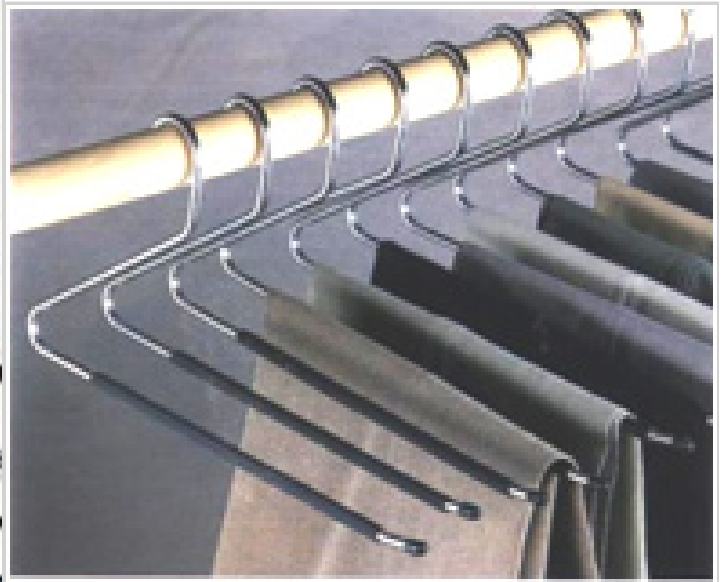

Note :

EAN : 3456850404081

Ref. : 40408134

Price : 2.5 €

Price offer : OP18091 (price valid until : 20/04/2026)

SET OF 12 SLACK HANGERS

Ref. 21381133

Keep your trousers and pants crease and wrinkle free.
 Open ended makes it easy to access your favorite slacks, trousers and jeans.
 Chrome plated metal finish with non slip covering.
 Last for years and years!