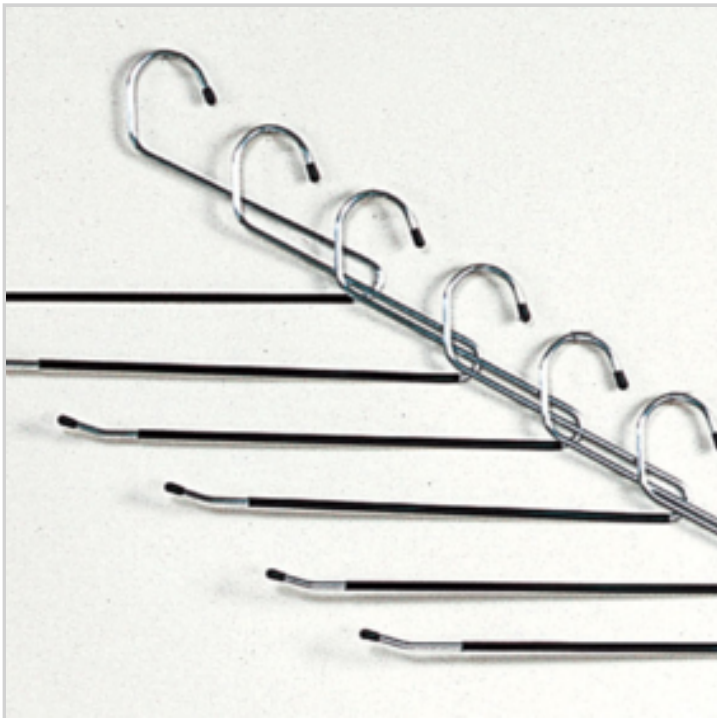

Note :

EAN : 3456850404081

Ref. : 40408134

Price : 2.5 €

Price offer : OP18091 (price valid until : 20/04/2026)

SET OF 12 SLACK HANGERS

Ref. 21381133

Keep your trousers and pants crease and wrinkle free.
 Open ended makes it easy to access your favorite slacks, trousers and jeans.
 Chrome plated metal finish with non slip covering.
 Last for years and years!