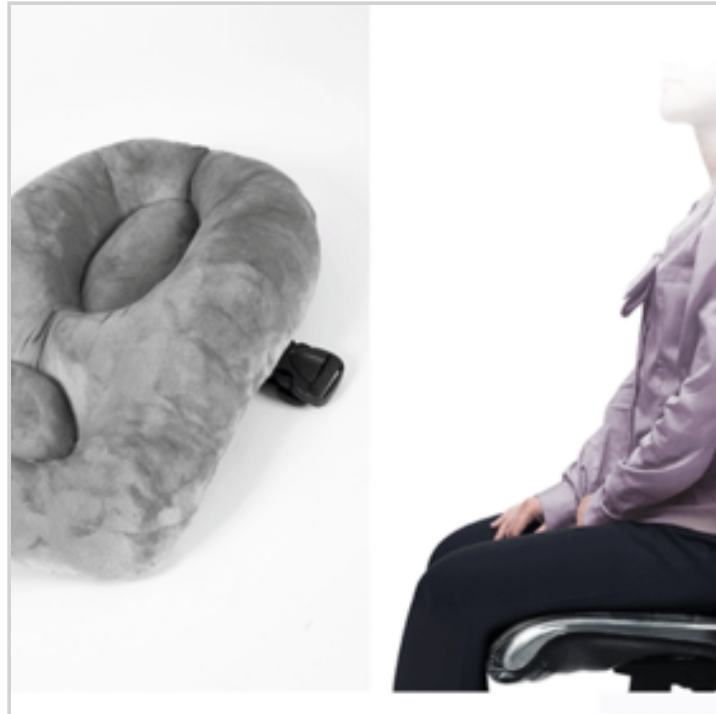

## POSTURE SUPPORT CUSHION

Ref. 72742133

Help improve your posture whilst you sit.

Cradles centre of your back to provide even support to your left and right sides.

Micro beads positioned in the centre (on each side) provide firm support for the lower back area.