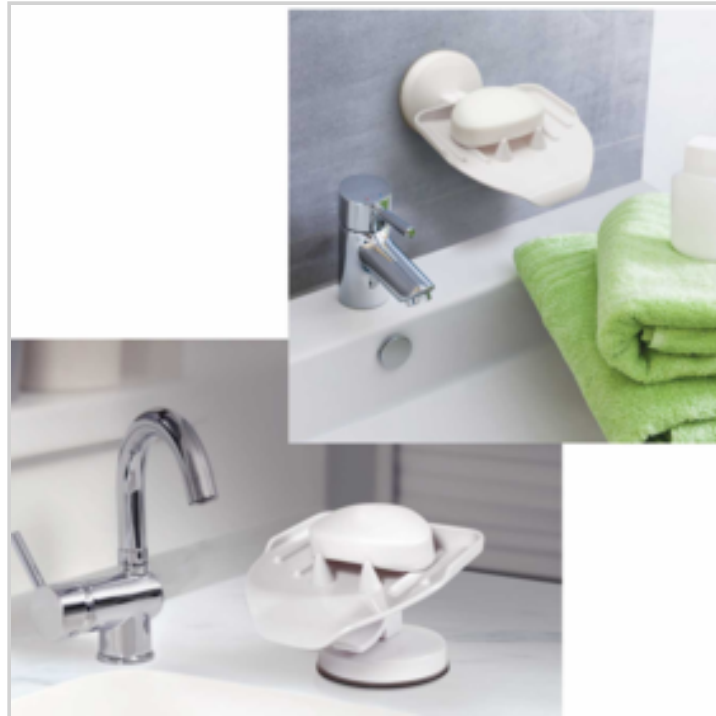

Price offer : OP18084 (price valid until : 19/04/2026)

2 WAY SOAP SAVER TRAY WHITE COLOR

Ref. 40541133

Keeps soap dry, making it last longer
Adjustable suction cup for dual mounting options
Designed to hold soap in place as excess water drains

DETAILED INFO

Material : plastique

Gross Weight : 170 gr.

Net Weight : 120 gr.

Size item : L 0 x w 0 x h 0 cm

Packaging: boite carton 12.8x13x8cm

MOQ : 1

Customs Tariff Number : 3924104000

Note :

EAN : 3456850405415

Ref. : 40541133

Price : 3.98 €