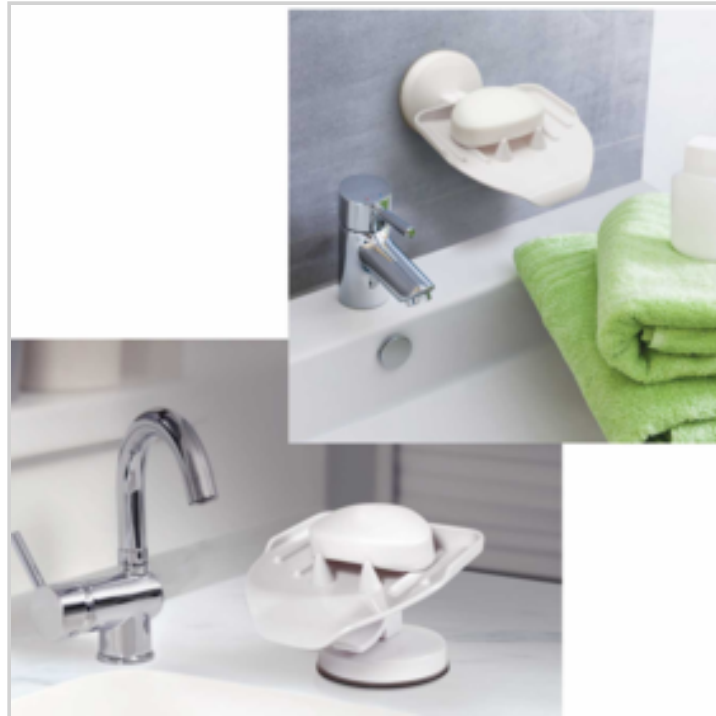

**Note :**

**EAN :** 3456850405477

**Ref. :** 40547133

**Price :** 1.15 €

Price offer : OP18084 (price valid until : 19/04/2026)

**2 WAY SOAP SAVER TRAY WHITE COLOR**

Ref. 40541133

Keeps soap dry, making it last longer  
 Adjustable suction cup for dual mounting options  
 Designed to hold soap in place as excess water drains