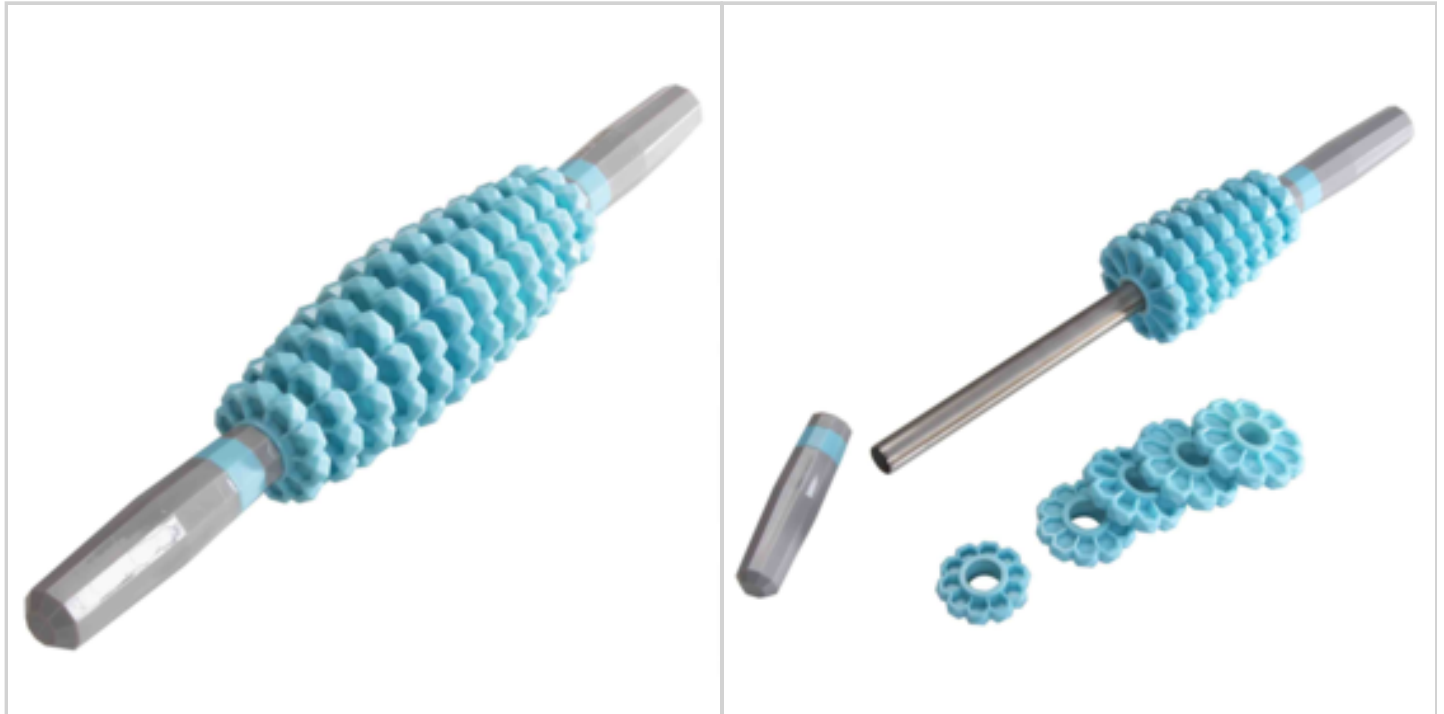

Price offer : OP18064 (price valid until : 20/04/2026)

QUICK RELIEF ROLLING MASSAGER

Ref. 73046133

The roller's 12 uniquely sized discs helps provide quick and easy massage relief.

- Remove the handles and arrange the discs to configure the massage roller to help target specific areas and pressure points
- This muscle massager exerciser roller can help instantly "roll out" soreness and tension in your back area, upper and lower legs, neck, and arms
- Instructions included on package

DETAILED INFO

Material : Pvc, pp, métal

Gross Weight : 400 gr.

Net Weight : 320 gr.

Size item : L 0 x w 0 x h 0 cm

Packaging: sachet plastique 48x16x7.5cm

MOQ : 1

Customs Tariff Number : 9019109000

Note :

EAN : 3456850730463

Ref. : 73046133

Price : 4.24 €