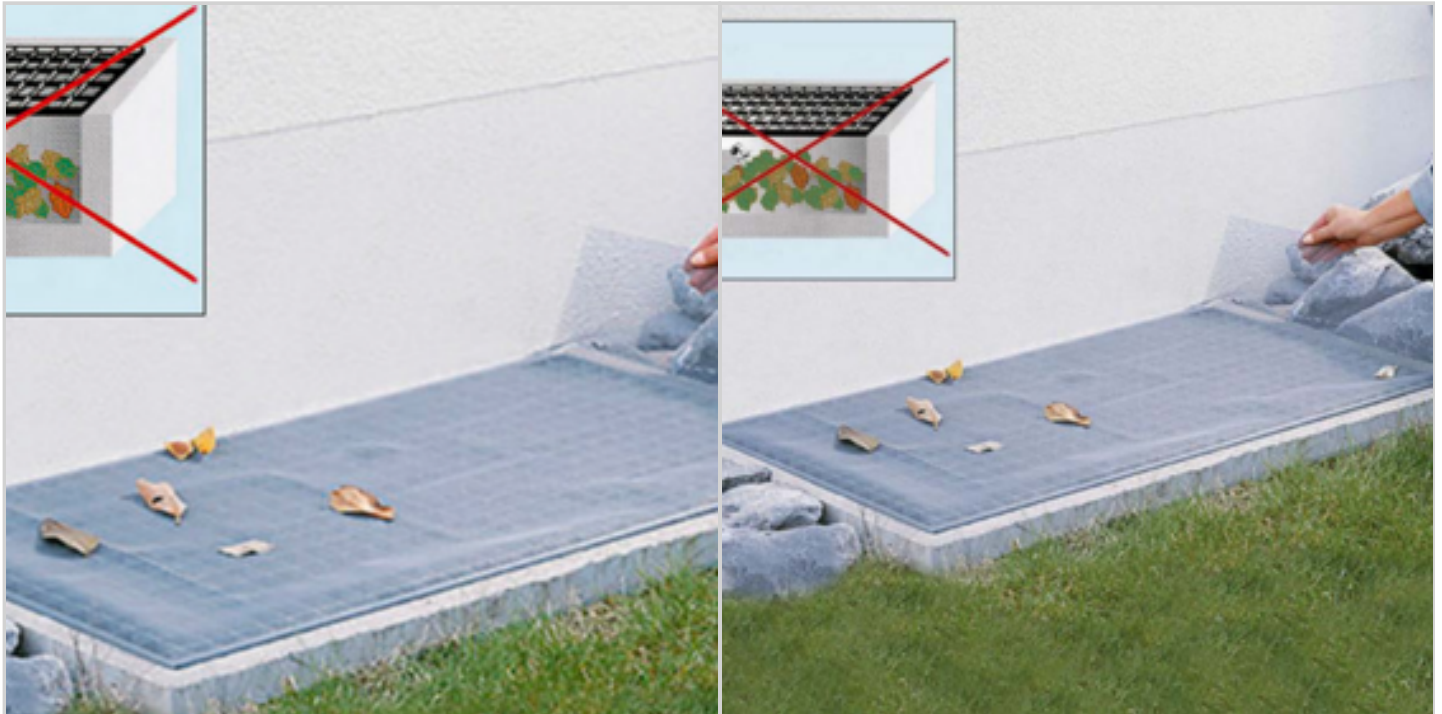

Ref. : 91201133

Price : 8.54 €
+ 0.06 € of DEEE

Price offer : OP18064 (price valid until : 20/04/2026)

GUTTER PROTECTOR FROM LEAVES 100X150CM

Ref. 80769133

Very practical to cover cellar grills, window wells... and prevent dead leaves and other waste or small animals from getting inside.