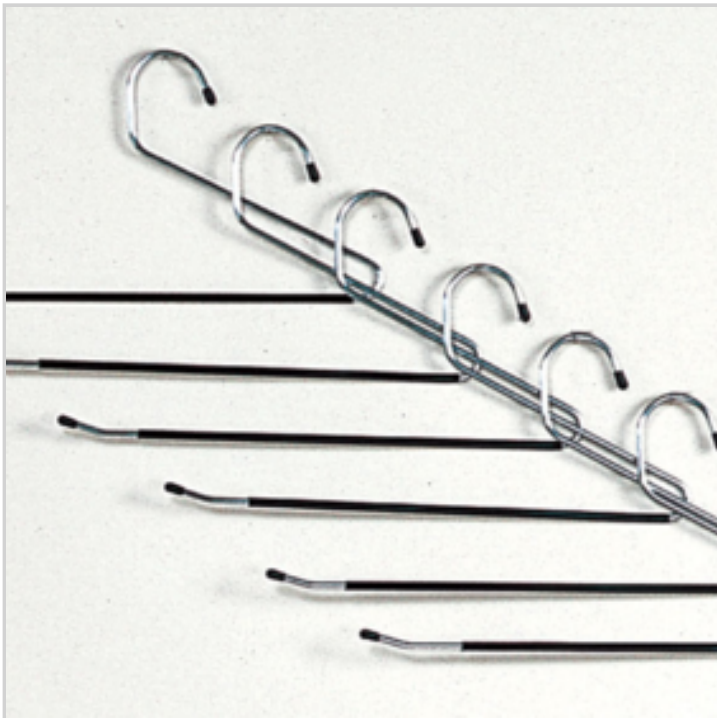

Price : 3.98 €

Price offer : OP18064 (price valid until : 20/04/2026)

SET OF 12 SLACK HANGERS

Ref. 21381133

Keep your trousers and pants crease and wrinkle free.
 Open ended makes it easy to access your favorite slacks, trousers and jeans.
 Chrome plated metal finish with non slip covering.
 Last for years and years!