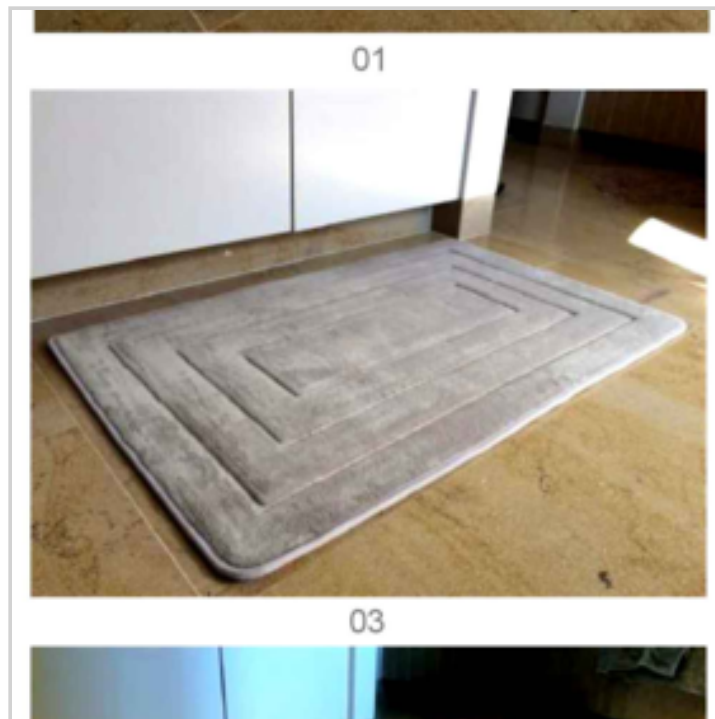

Price : 8.87 €

Price offer : OP18049 (price valid until : 20/04/2026)

TAPIS SDB MONTANA LIGNES 50X80CM

Ref. 40351133

DETAILED INFO

Material : 100% polyester + spon

Gross Weight : 0 gr.

Net Weight : 0 gr.