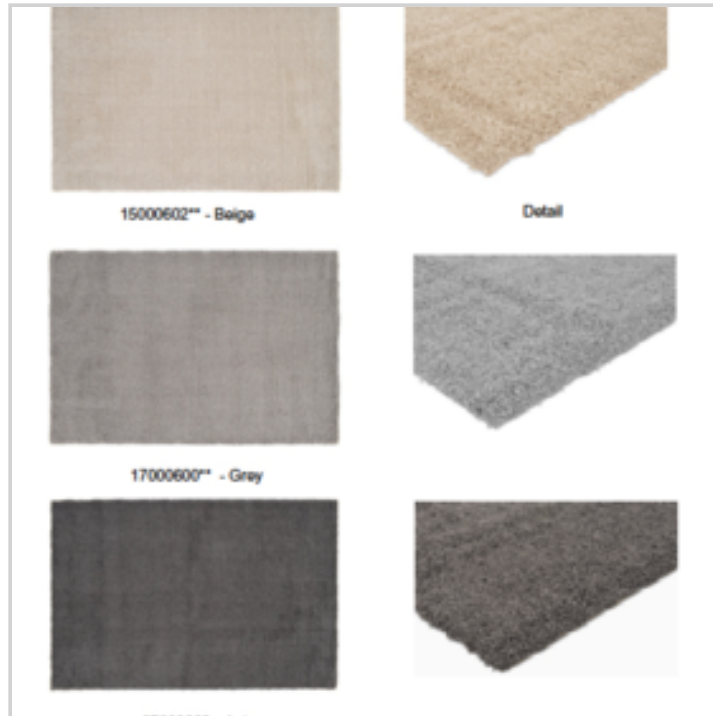

Ref. : 40356133

Price : 7.21 €

Price offer : OP18049 (price valid until : 18/04/2026)

TAPIS SIENNA 60X100CM

Ref. 40349133

DETAILED INFO

Material : 100% Heatset Frisé

Gross Weight : 680 gr.