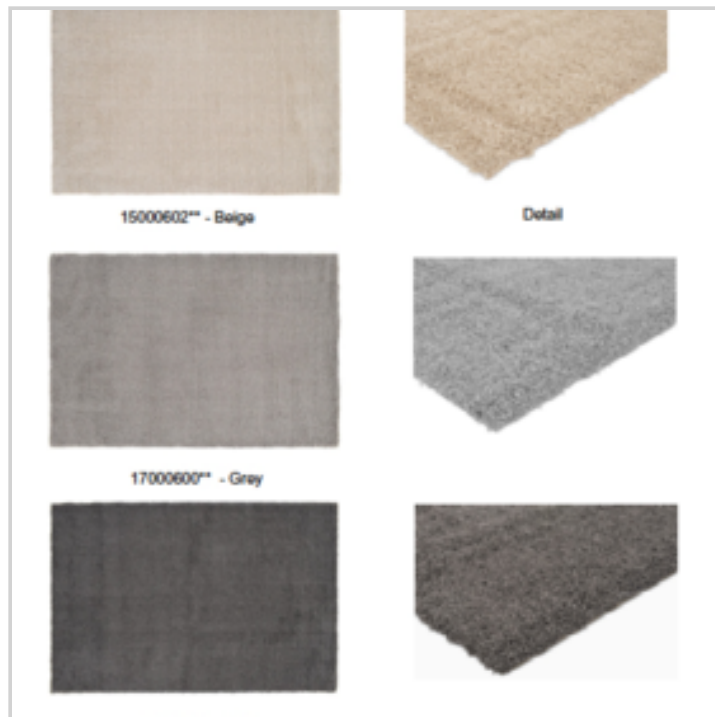

EAN : 5420036640219

Ref. : 40356133

Price : 7.21 €

Price offer : OP18049 (price valid until : 20/04/2026)

TAPIS SIENNA 60X100CM

Ref. 40349133

DETAILED INFO

Material : 100% Heatset Frisé