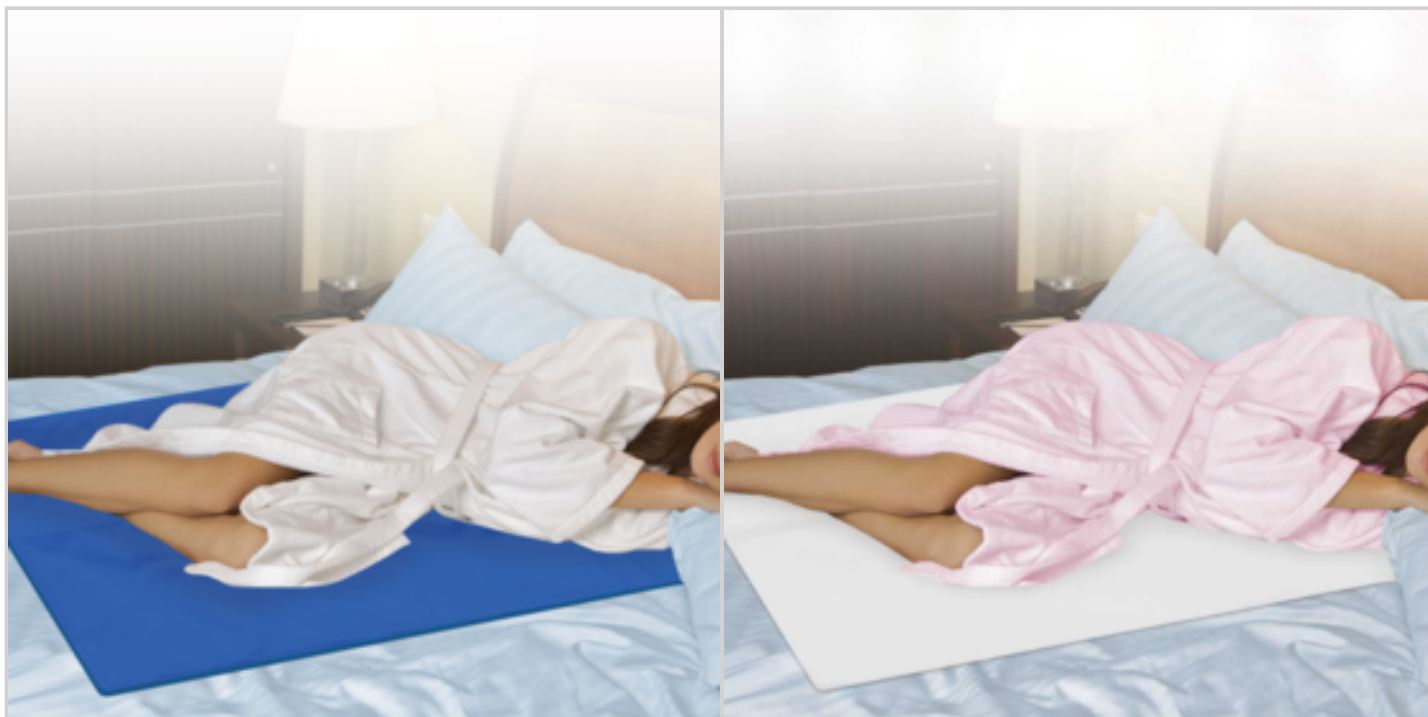

### SLEEP COOL AND COMFORTABLE ALL NIGHT LONG

Relieve hot, stressed and stiff muscles.

- Transfers body heat to the gel pad, leaving you with a cool and relaxed.
- Soothes for hours.
- No need for refrigeration.