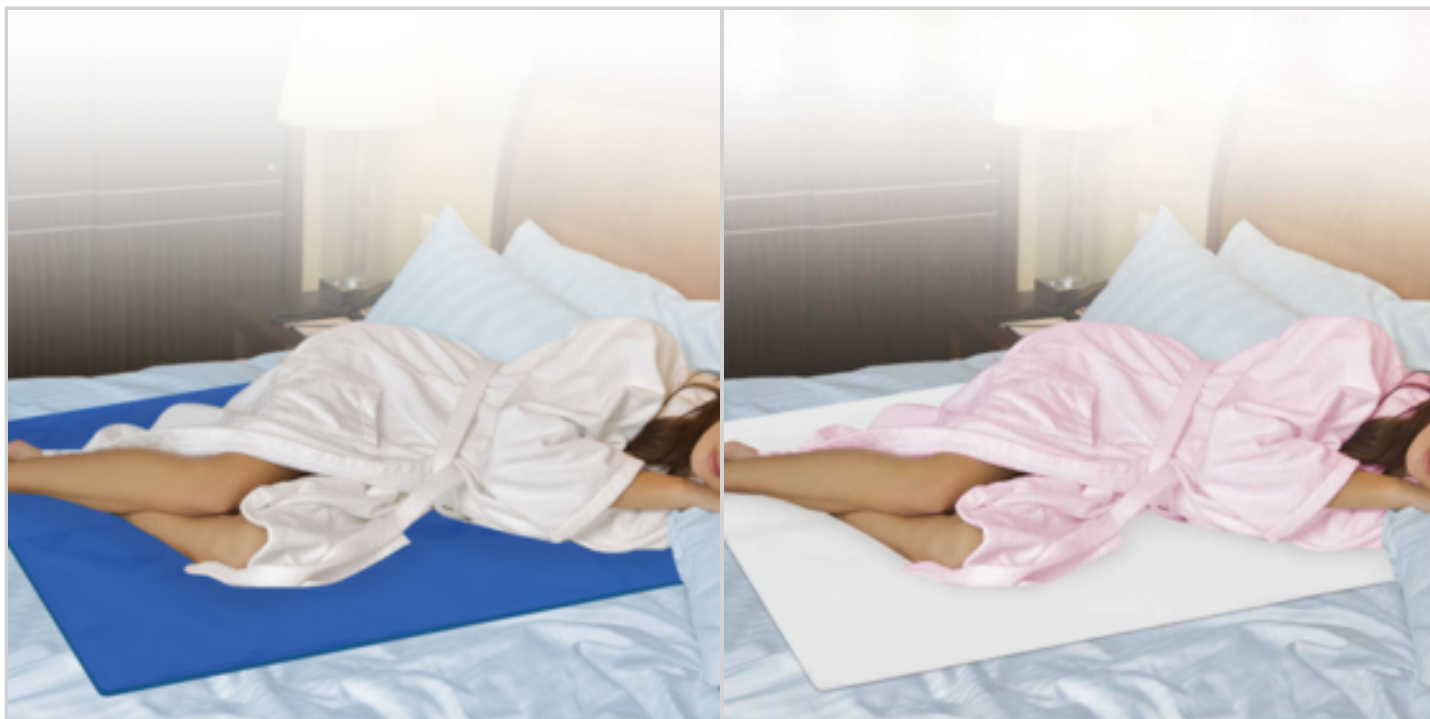

Price offer : OP18045 (price valid until : 19/04/2026)

COOLING GEL PAD WHITE COLOR

Ref. 72162133

SLEEP COOL AND COMFORTABLE ALL NIGHT LONG

Relieve hot, stressed and stiff muscles.

- Transfers body heat to the gel pad, leaving you with a cool and relaxed.
- Soothes for hours.
- No need for refrigeration.

Dimensions :

L90 x w79 x thickness 0.9 cm

DETAILED INFO

Material : polyamide et gel

Gross Weight : 4090 gr.

Net Weight : 3850 gr.

Size item : L 0 x w 0 x h 0 cm

Packaging: Boite carton 29 x 20 x 12 cm

MOQ : 1

Customs Tariff Number : 9404909000

Note : sur minimum de commande avec délai 4 mois

EAN :

Ref. : 72162133

Price : 24.99 €