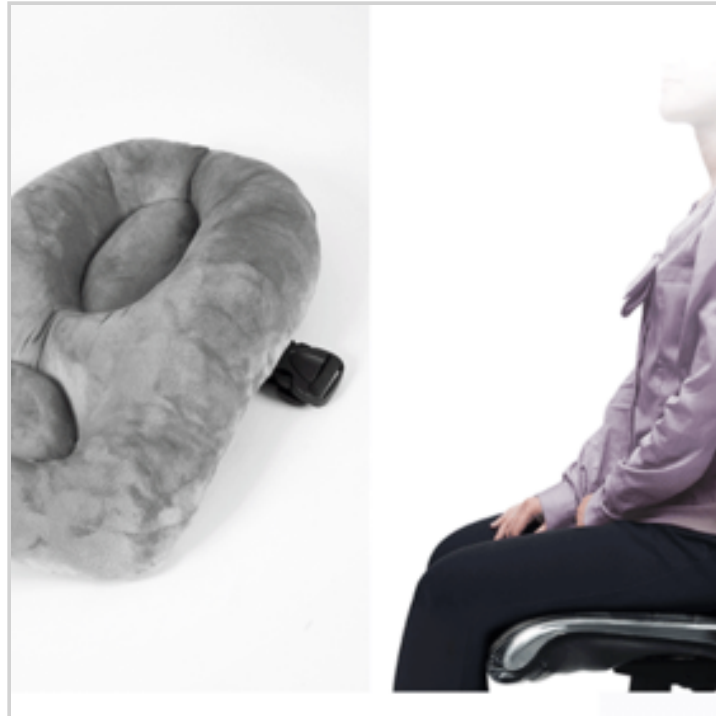

Ref. 72742133

Help improve your posture whilst you sit.

Cradles centre of your back to provide even support to your left and right sides.

Micro beads positioned in the centre (on each side) provide firm support for the lower back area.