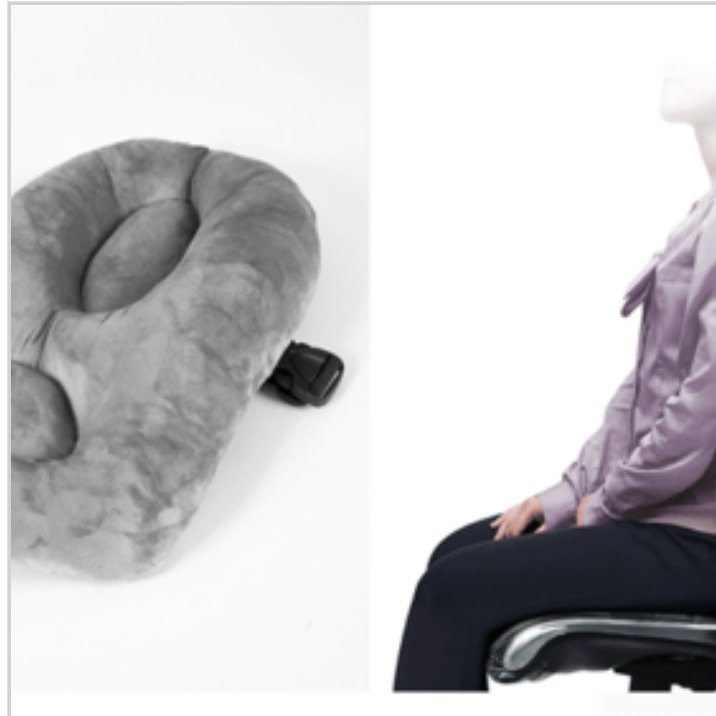

Note :

EAN : 3456850815344 **Ref. :** 81534133

Price : 7.83 €

Price offer : OP17870 (price valid until : 18/04/2026)

POSTURE SUPPORT CUSHION

Ref. 72742133

Help improve your posture whilst you sit.
 Cradles centre of your back to provide even support to your left and right sides.
 Micro beads positioned in the centre (on each side) provide firm support for the lower back area.
 Base of cushion positions your lower back so it provides support to your pelvic area.
 Reversible
 Material: Shell: 100% Polyester. Filling: 90% PP Cotton and 10% EPS