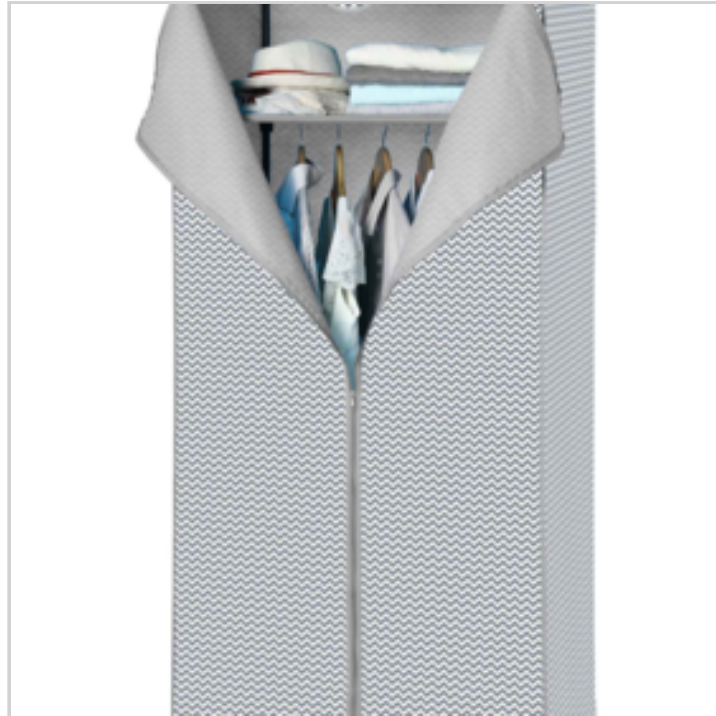

Ref. : 21766133

Price : 2.37 €
+ 0.07 € eco-share

Price offer : OP17824 (price valid until : 19/04/2026)

NON WOVEN WARDROBE GREY COLOR WAVES PATTERN

Ref. 21777133

DETAILED INFO

Material : Intissé 100% polypropylène 75gr et metal