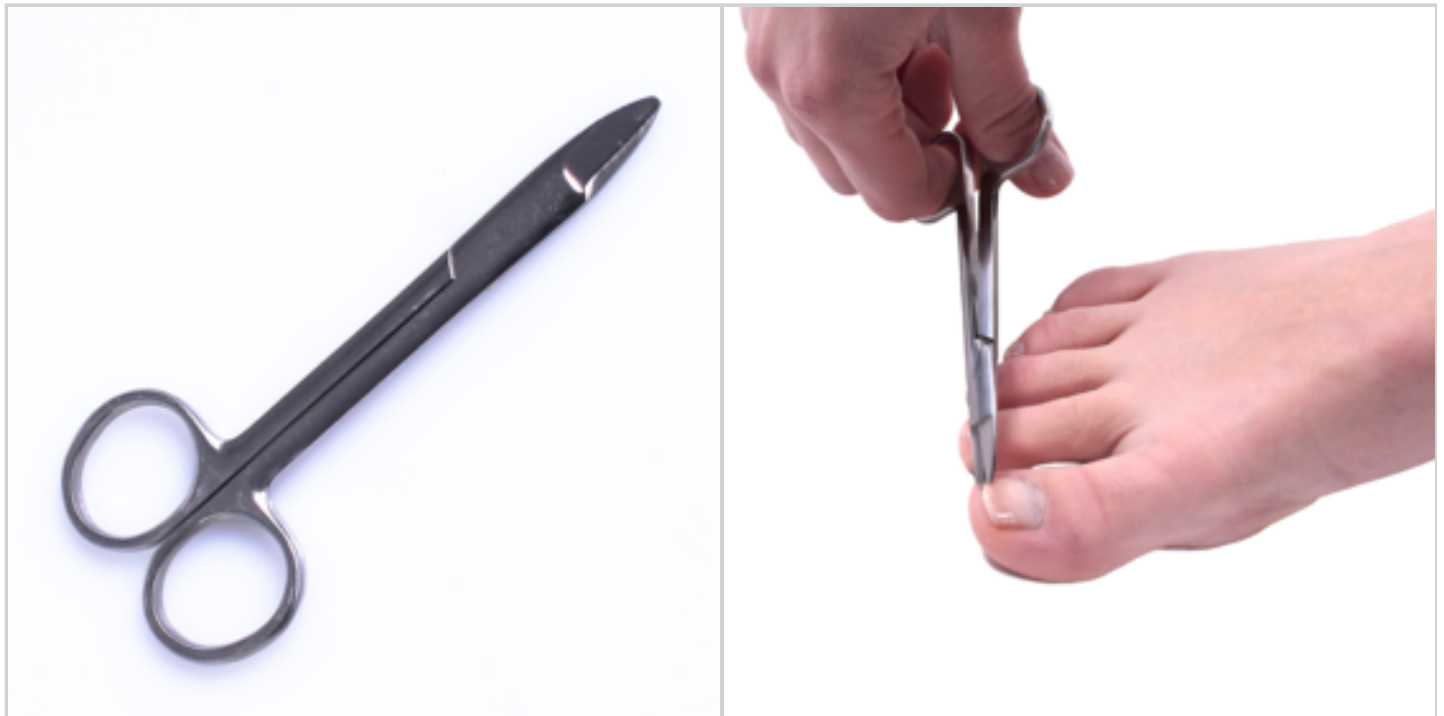

Price offer : OP17816 (price valid until : 19/04/2026)

TOE NAIL SCISSOR

Ref. 71496134

The strong shanks provide extra leverage trimming hand or brittle nails
 Long handles
 Stainless steel

DETAILED INFO

Material : acier inoxydable