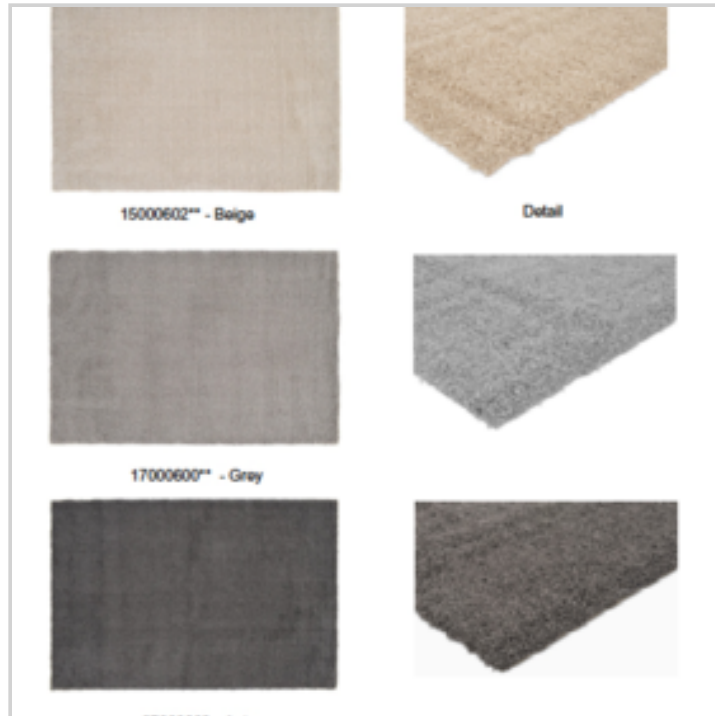

Price offer : OP17803 (price valid until : 18/04/2026)

TAPIS SIENNA 60X100CM

Ref. 40349133

DETAILED INFO

Material : 100% Heatset Frisé

Gross Weight : 680 gr.

Net Weight : 660 gr.

Size item : L 0 x w 0 x h 0 cm

Packaging: sachet plastique

MOQ : 1

Customs Tariff Number : 57033080

Note :

EAN :

Ref. : 40349133

Price : 9.94 €