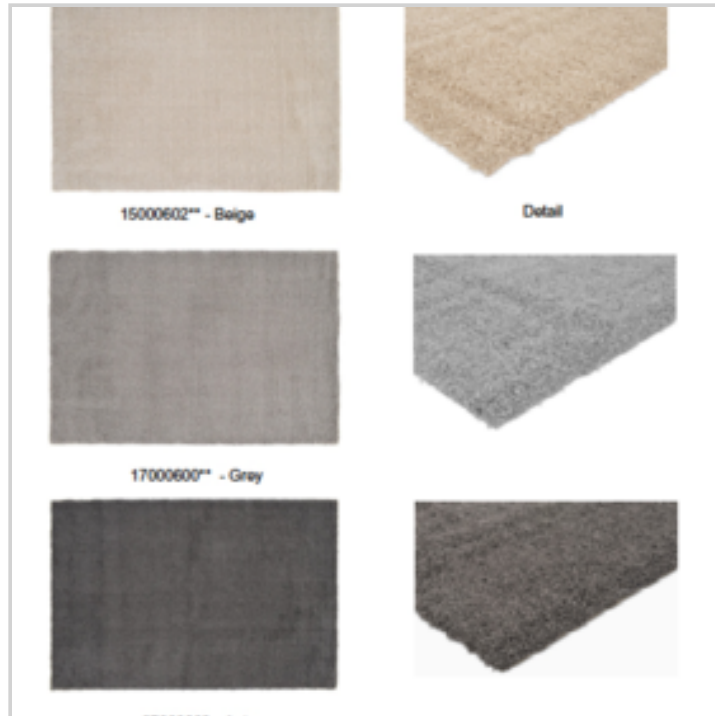

Customs Tariff Number : 5705008019

Note :

EAN : 5420036640219

Ref. : 40356133

Price : 7.83 €

Price offer : OP17803 (price valid until : 18/04/2026)

TAPIS SIENNA 60X100CM

Ref. 40349133