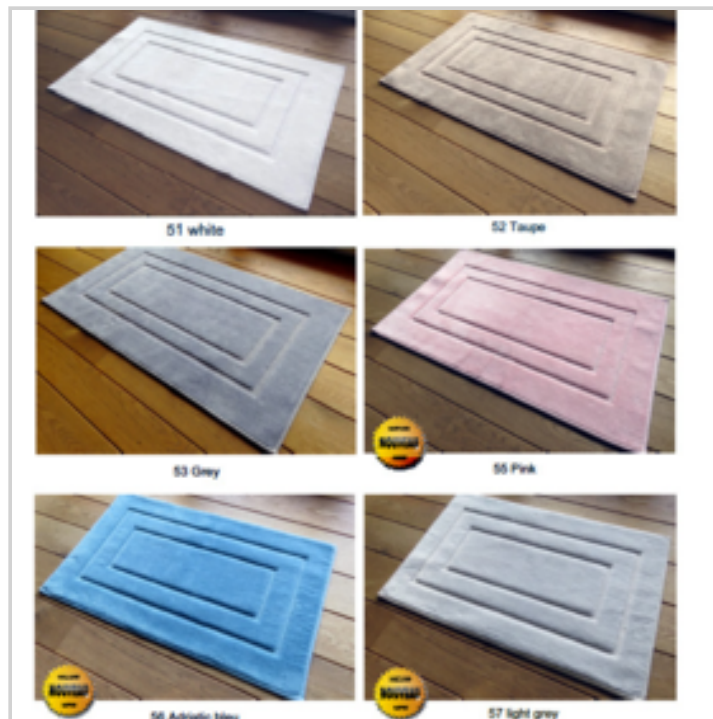

Price offer : OP17803 (price valid until : 18/04/2026)

TAPIS SDB ESSENCE BORDURES 70X120CM

Ref. 40354135

DETAILED INFO

Material : 100% coton

Gross Weight : 0 gr.

Net Weight : 0 gr.

Size item : L 0 x w 0 x h 0 cm

Packaging: sachet plastique

MOQ : 1

Customs Tariff Number : 59049000

Note :

EAN :

Ref. : 40354135

Price : 16.88 €