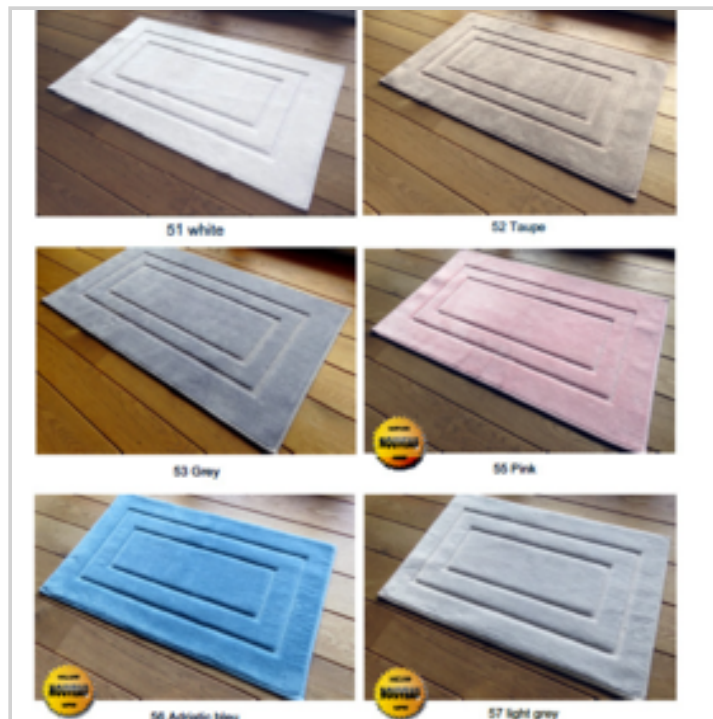

Price : 8.9 €

Price offer : OP17803 (price valid until : 18/04/2026)

TAPIS SDB ESSENCE BORDURES 60X100CM

Ref. 40354134

DETAILED INFO

Material : 100% coton

Gross Weight : 1040 gr.

Net Weight : 1000 gr.