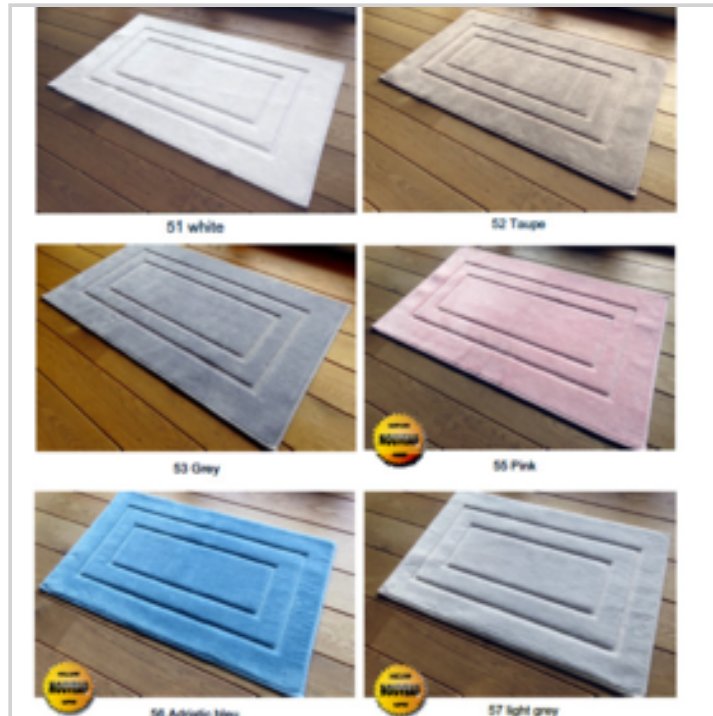

**Ref. :** 40354133

**Price : 8.9 €**

Price offer : OP17803 (price valid until : 19/04/2026)

**TAPIS SDB ESSENCE BORDURES 60X100CM**

Ref. 40354134

**DETAILED INFO**

**Material :** 100% coton

**Gross Weight :** 1040 gr.