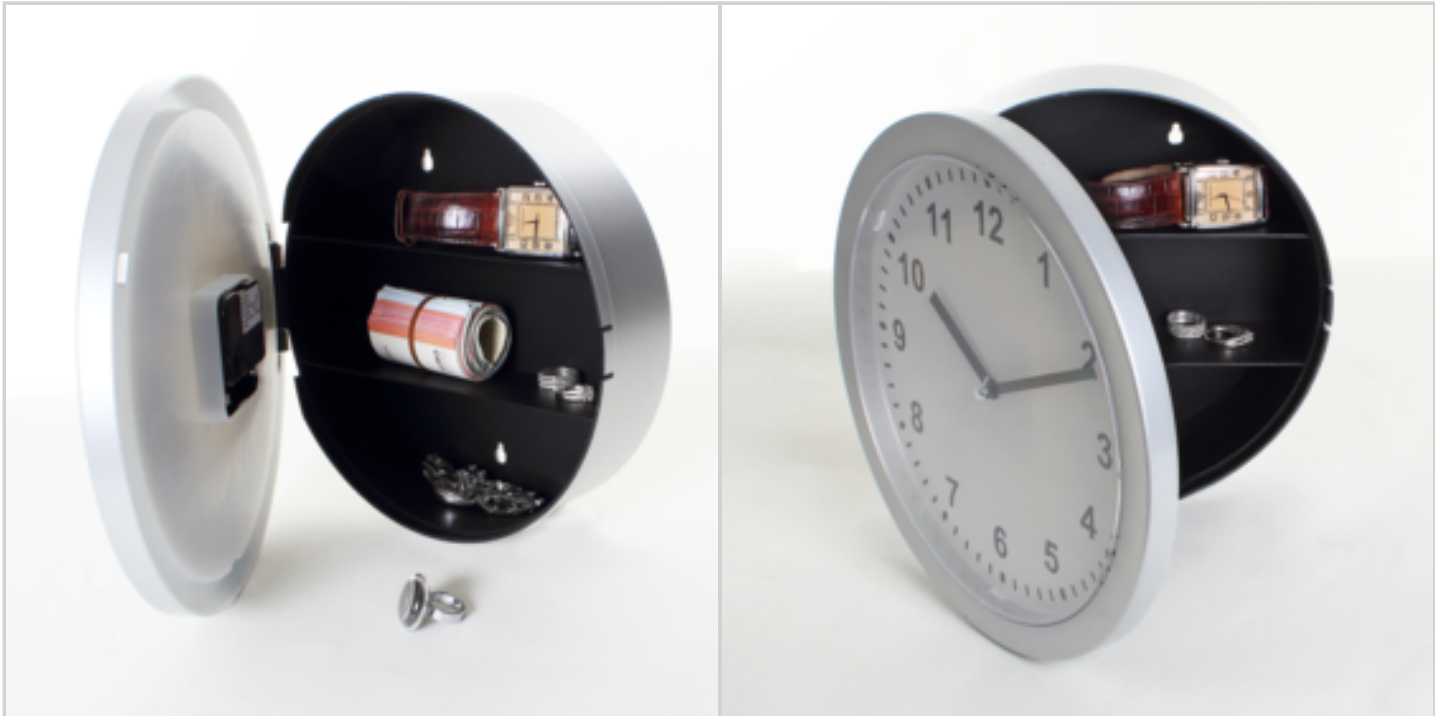

Price offer : OP17789 (price valid until : 19/04/2026)

DECORATIVE SLIDING DOOR LOCK BAR

Ref. 91255133

Adjustable Decorative Sliding Door Lock Bar with Leaf Design

When the door lock just isn't enough, use this decorative sliding lock bar for extra home security.

Fully adjustable size, the lock can be adjusted between 66.5 cm and 106 cm.

Durable iron construction provides reliable durability for maximum security.

The leaf pattern provides a decorative flare to your home, ensuring that your additional security doesn't ruin the style of your room.

Easy installation, the lock bar can easily be placed and removed at your convenience.

DETAILED INFO

Material : métal peint

Gross Weight : 1300 gr.

Net Weight : 1200 gr.

Size item : L 0 x w 0 x h 0 cm

Packaging: Boite carton 68 x 11.5 x 3.4 cm

Ref. 10574133

Wall clock with hidden safe : a real working clock that hides your valuables, perfect for jewelry, cash, important papers and more.

- on the front there is a clock with a second hand to keep you on time
- open the hinged door and you'll find three shelves for your most valuables items
- works with 1 AA battery (non included)