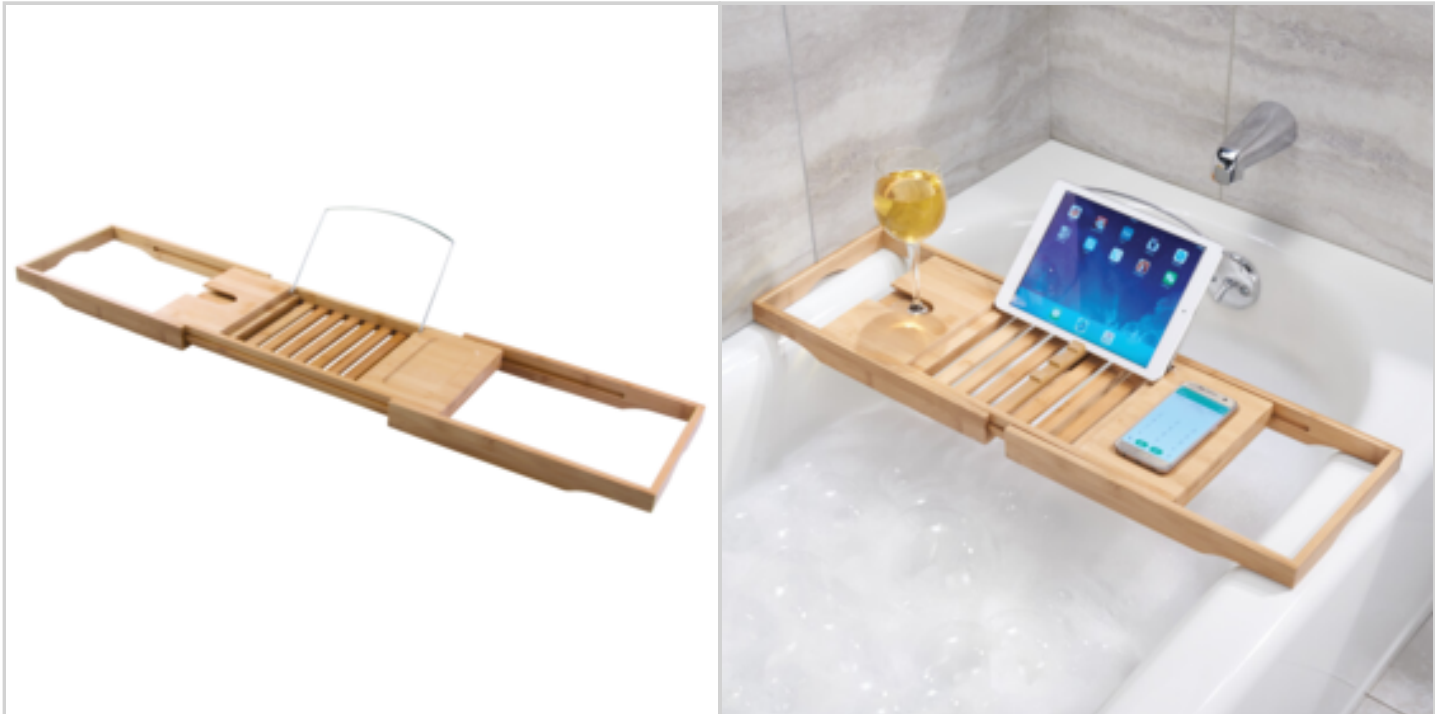

Price offer : OP17767 (price valid until : 18/04/2026)

BAMBOO BATH TUBE CADDY

Ref. 40528133

The InterDesign Formbu Bath Storage collection creates a spa-like atmosphere in the bath. Use this bathtub caddy to hold a book or tablet for hands-free reading. Adjust it to fit most standard bathtubs. Also includes a wine glass holder and phone holder. Expandable bathtub caddy adjusts to fit most standard bathtubs. Natural bamboo complements any bath décor to create a serene, spa-like atmosphere. Made of bamboo with natural finish and durable steel wire holder

DETAILED INFO

Material : bambou et métal

Gross Weight : 1630 gr.

Net Weight : 1360 gr.

Size item : L 0 x w 0 x h 0 cm

Packaging: boite carton 71 x 23.5 x 4.5cm

MOQ : 1

Customs Tariff Number : 4420909990