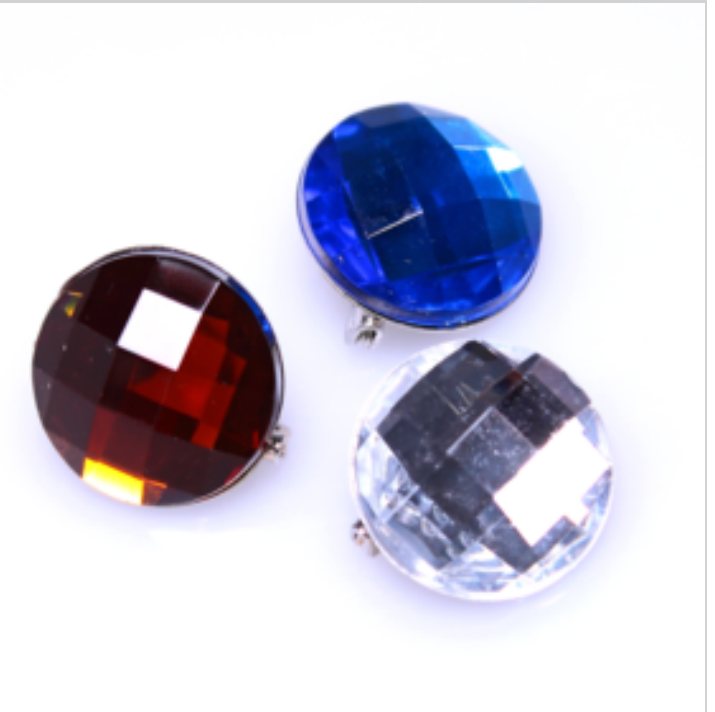

Price offer : OP17746 (price valid until : 22/04/2026)

**S/3 SCARF PINS + POLYBAG + BOX**

Ref. 71301133

**DETAILED INFO**

**Material :** métal et acrylique

**Gross Weight :** 20 gr.

**Net Weight :** 10 gr.

**Size item :** L 0 x w 0 x h 0 cm

## S/3 BUTTONS (EACH ONE ON A INDIVIDUAL CARDBOARD)

Ref. 71062333

Bosom button, set of 3 including one black, one pearl and one crystal

a functional and pretty fix for over-revealing tops