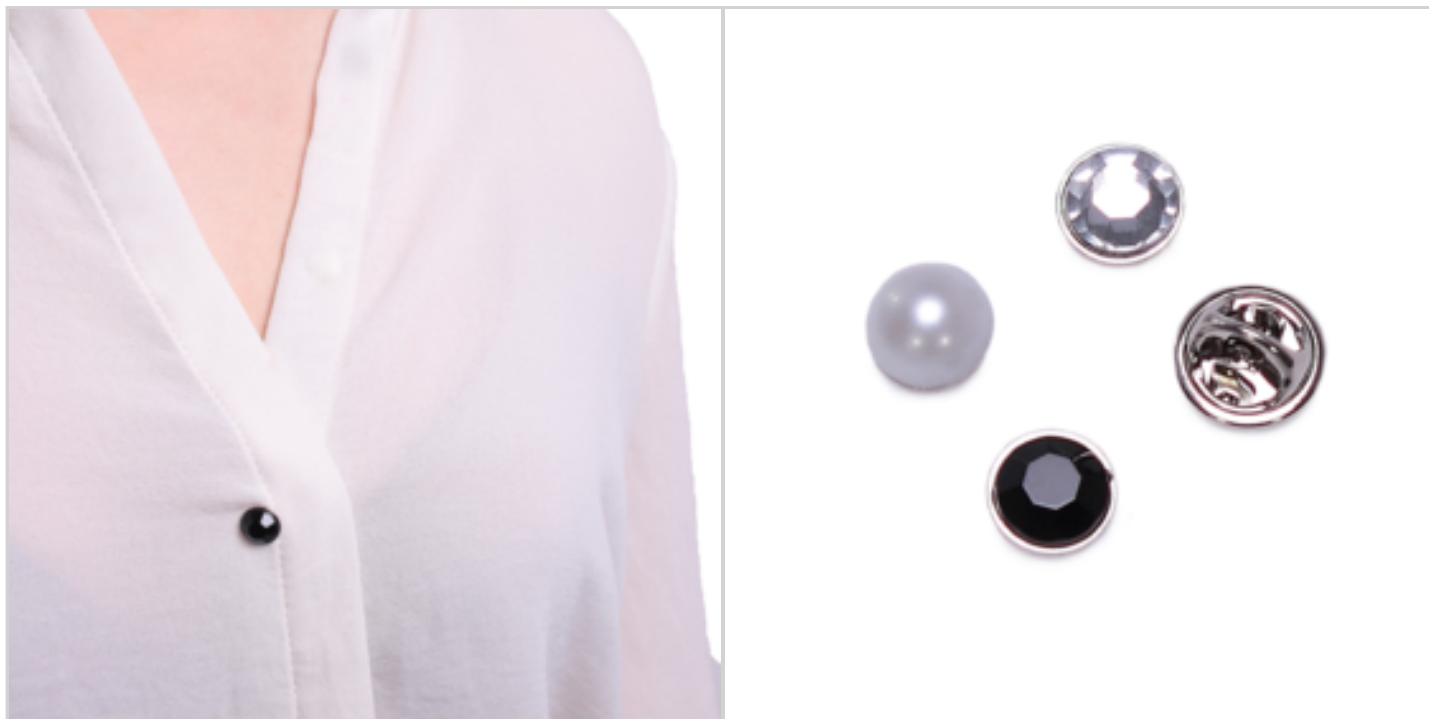

## S/3 BUTTONS (EACH ONE ON A INDIVIDUAL CARDBOARD)

Ref. 71062333

Bosom button, set of 3 including one black, one pearl and one crystal

a functional and pretty fix for over-revealing tops