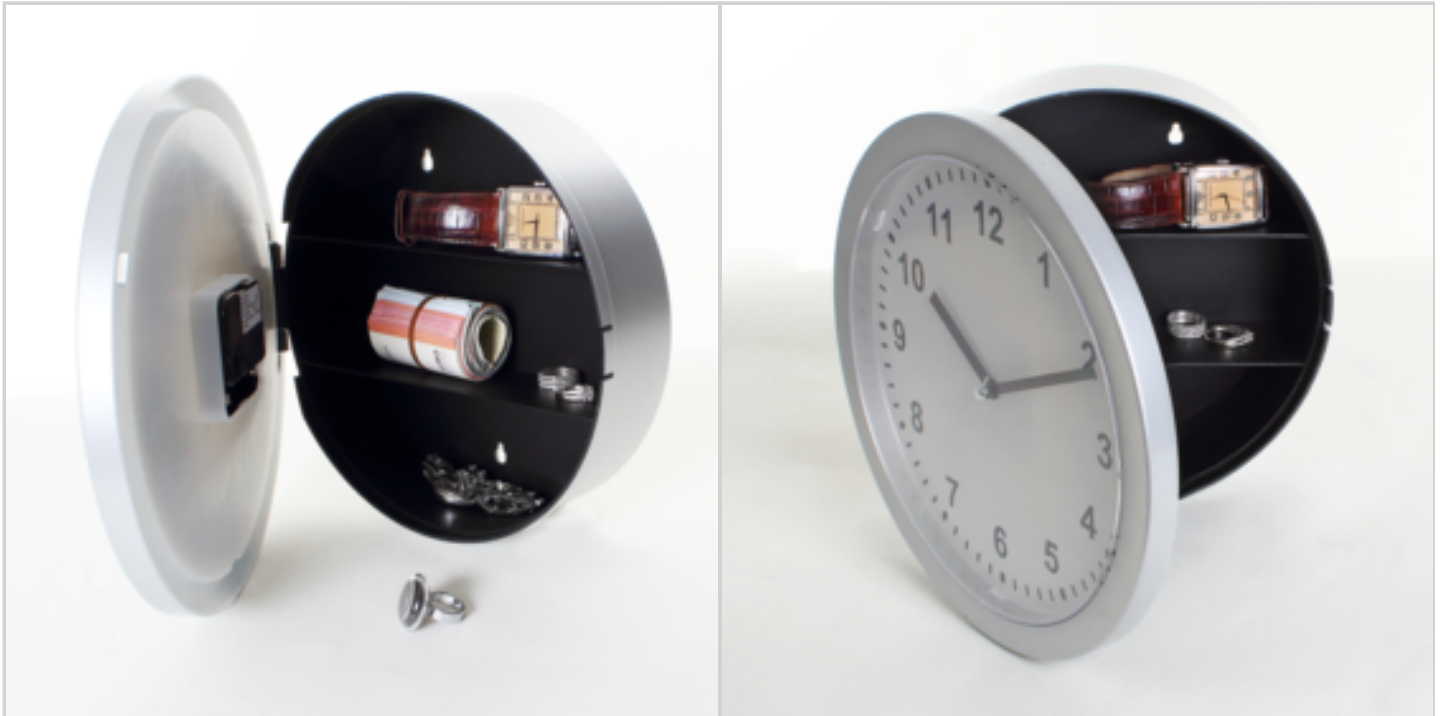

Adjustable Decorative Sliding Door Lock Bar with Leaf Design

When the door lock just isn't enough, use this decorative sliding lock bar for extra home security.

Fully adjustable size, the lock can be adjusted between 66.5 cm and 106 cm.

Easy installation, the lock bar can easily be placed and removed at your convenience.

DETAILED INFO

Material : métal peint

Gross Weight : 1300 gr.

Net Weight : 1200 gr.

Size item : L 0 x w 0 x h 0 cm

Packaging: Boite carton 68 x 11.5 x 3.4 cm

Ref. 10574133

Wall clock with hidden safe : a real working clock that hides your valuables, perfect for jewelry, cash, important papers and more.

- on the front there is a clock with a second hand to keep you on time
- open the hinged door and you'll find three shelves for your most valuables items
- works with 1 AA battery (non included)