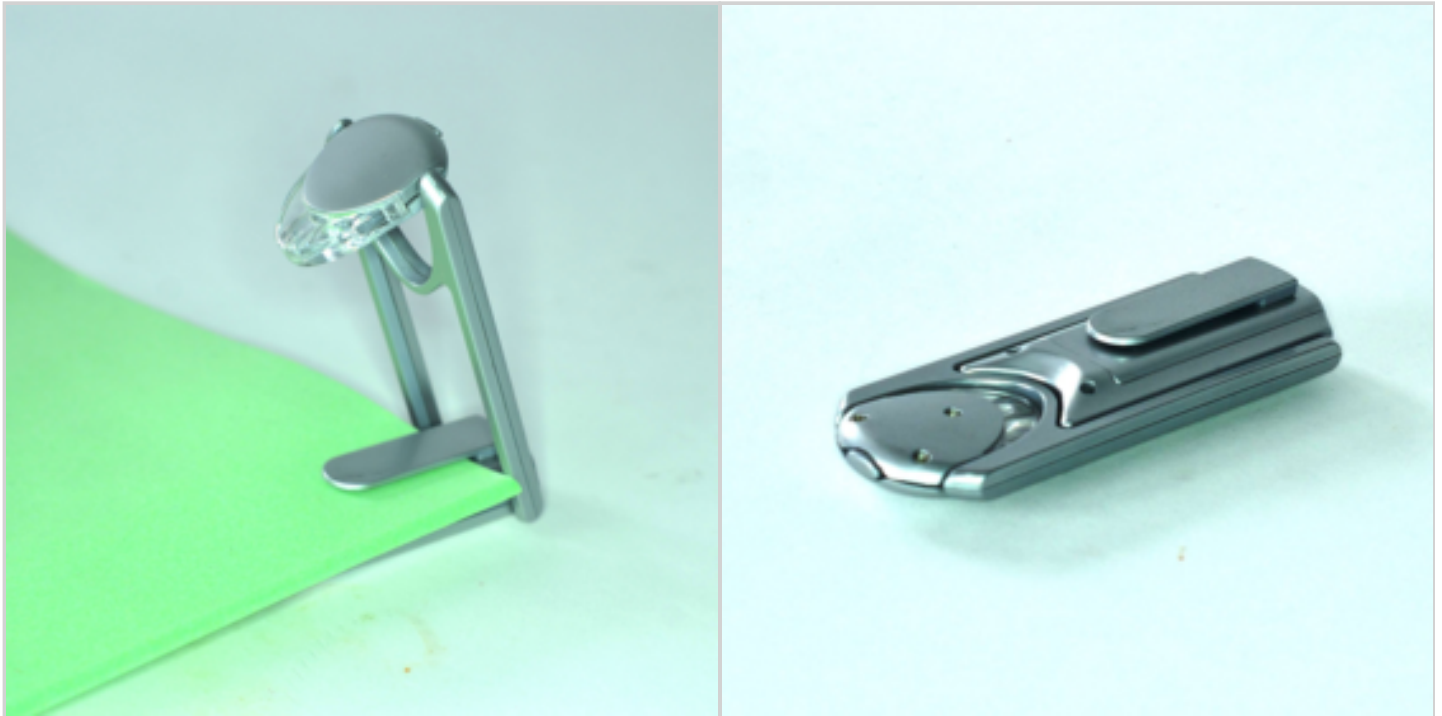

Price offer : OP17638 (price valid until : 20/04/2026)

TRAVEL LITE

Ref. 90293133

works with 2 AAA batteries (non included)
Made of plastic, silver color

DETAILED INFO

Material : plastique

Gross Weight : 30 gr.

Net Weight : 20 gr.

Size item : L 10 x w 4 x h 1.8 cm

Packaging: Boite carton 11 x 4 x 1.8 cm

MOQ : 1

Customs Tariff Number : 94054039

Note :

EAN : 3456850902938

Ref. : 90293133

Price : 1 €