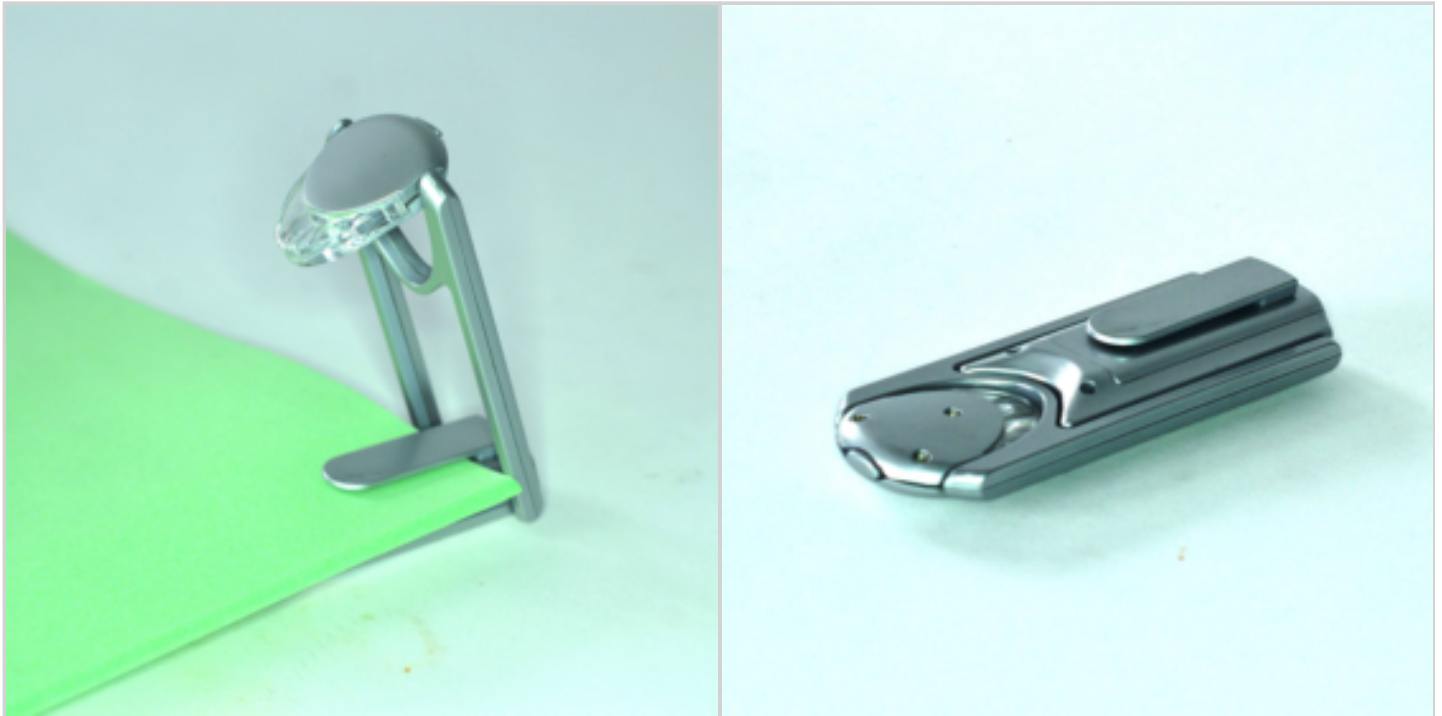

Price offer : OP17617 (price valid until : 01/02/2026)

TRAVEL LITE

Ref. 90293133

works with 2 AAA batteries (non included)
Made of plastic, silver color

DETAILED INFO

Material : plastique

Gross Weight : 30 gr.

Net Weight : 20 gr.

Size item : L 10 x w 4 x h 1.8 cm

Packaging: Boite carton 11 x 4 x 1.8 cm

MOQ : 1

Customs Tariff Number : 94054039

Note :

EAN : 3456850902938

Ref. : 90293133

Price : 1 €