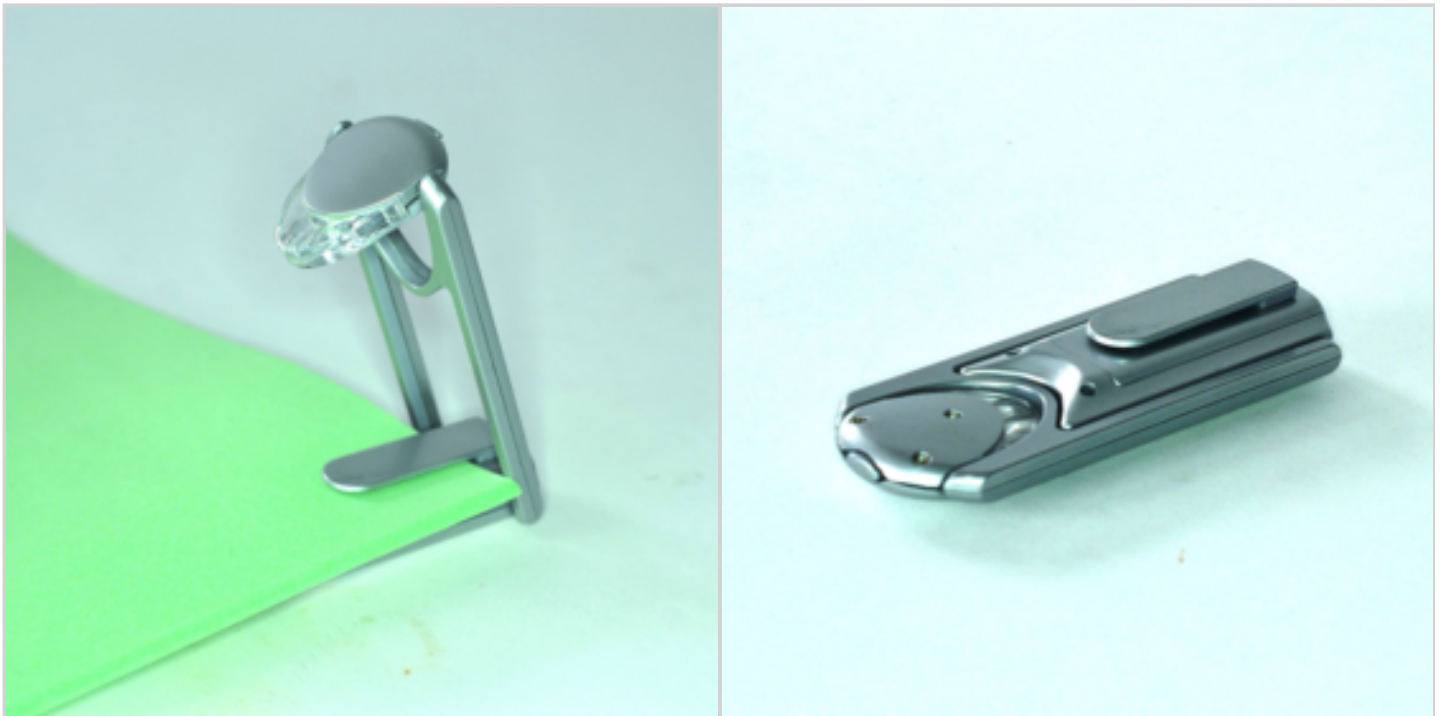

Price offer : OP17617 (price valid until : 19/04/2026)

TRAVEL LITE

Ref. 90293133

works with 2 AAA batteries (non included)
Made of plastic, silver color

DETAILED INFO

Material : plastique

Gross Weight : 30 gr.

Net Weight : 20 gr.

Size item : L 10 x w 4 x h 1.8 cm

Packaging: Boite carton 11 x 4 x 1.8 cm

MOQ : 1

Customs Tariff Number : 94054039

Note :

EAN : 3456850902938

Ref. : 90293133

Price : 1 €