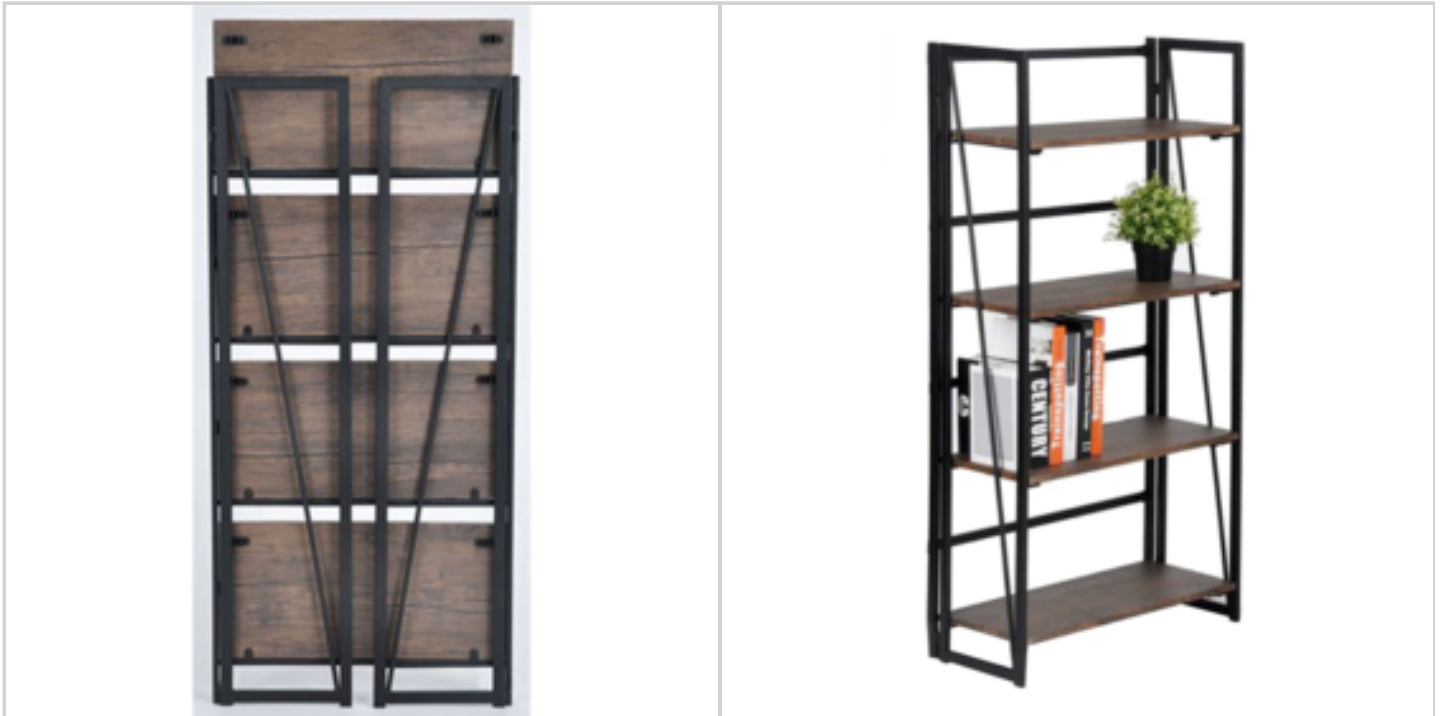

Price offer : OP17608 (price valid until : 20/04/2026)

SHELVES BACK METAL FRAME

Ref. 11191133

DETAILED INFO

Material :

Gross Weight : 11000 gr.

Net Weight : 16500 gr.

Size item : L 0 x w 0 x h 0 cm

Packaging: carton 152*74*7 cm

MOQ : 1

Customs Tariff Number : 94032080

Note :

EAN : 6970011010746

Ref. : 11191133

Price : 43.13 €
+ 2.20 € eco-share