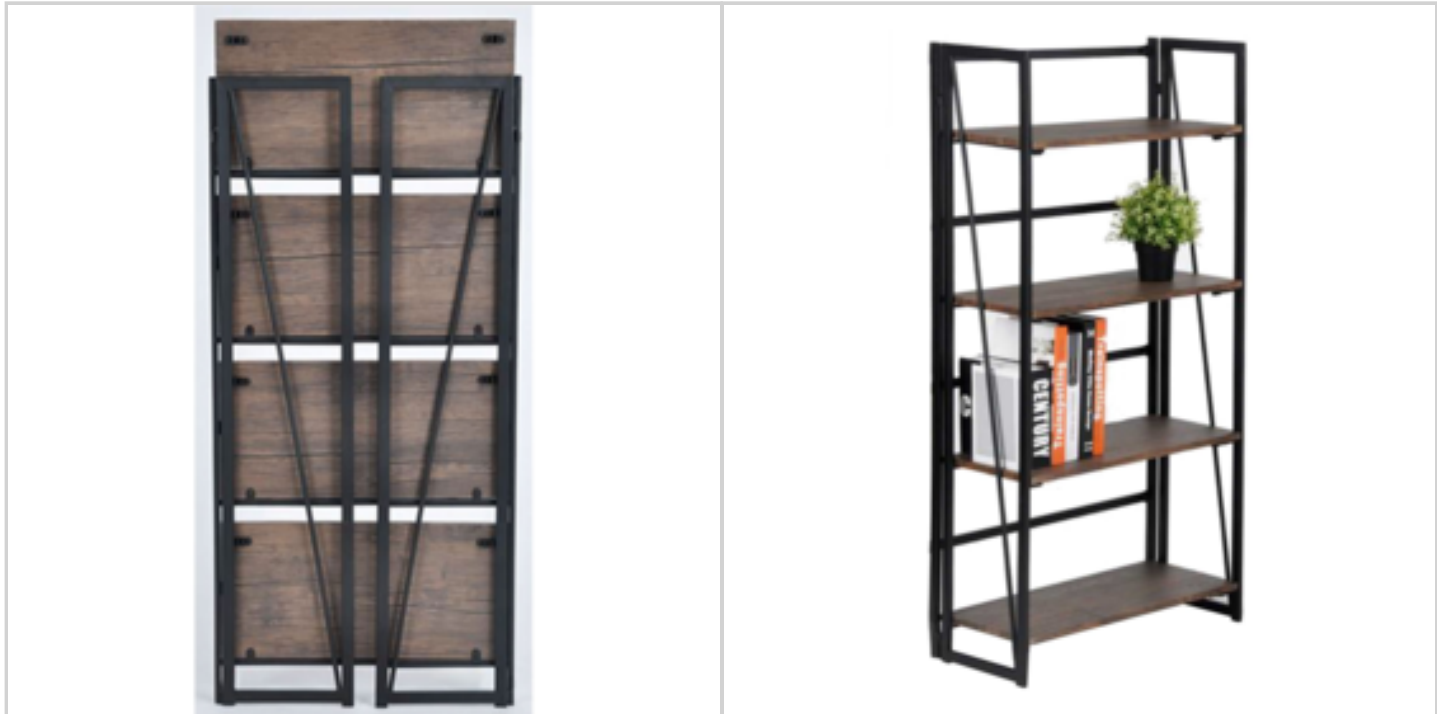

Price offer : OP17608 (price valid until : 19/04/2026)

SHELVES BACK METAL FRAME

Ref. 11191133

DETAILED INFO

Material :

Gross Weight : 11000 gr.

Net Weight : 16500 gr.

Size item : L 0 x w 0 x h 0 cm