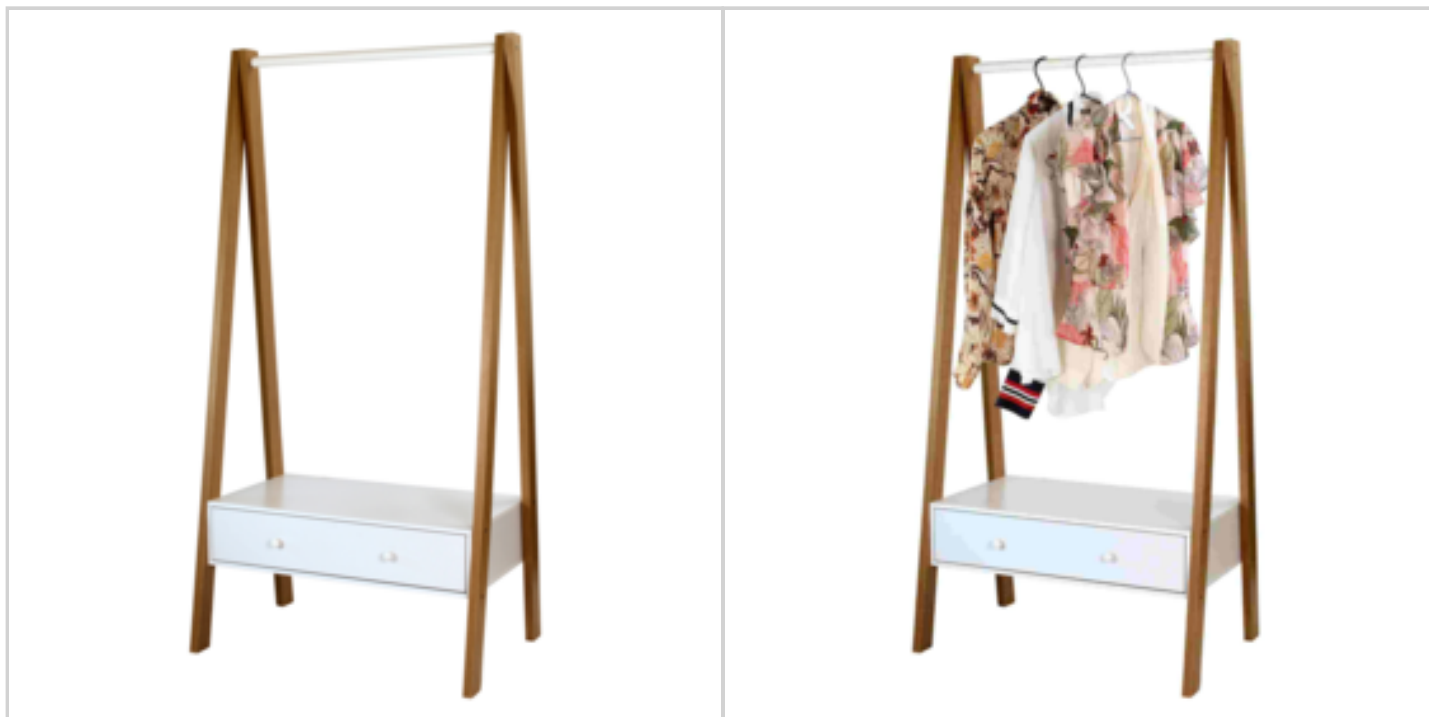

Price offer : OP17608 (price valid until : 20/04/2026)

COAT RACK WITH ONE LARGE DRAWER

Ref. 11448133

Material : 12mm particle board with paper - white color
Structure material : particle board - size 64*23mm with wooden decor
Hanging bar : MDF
Drawer inner size : Length 67.5 x depth 34 x H 8.5cm

DETAILED INFO

Material : Panneaux de particules

Gross Weight : 18000 gr.

Net Weight : 17000 gr.

Size item : L 0 x w 0 x h 0 cm

Packaging: Boite 48x7,6x169.5cm

MOQ : 1

Customs Tariff Number : 9403609000

Note :

EAN : 3456850114485

Ref. : 11448133

Price : 32.8 €
+ 2.20 € eco-share