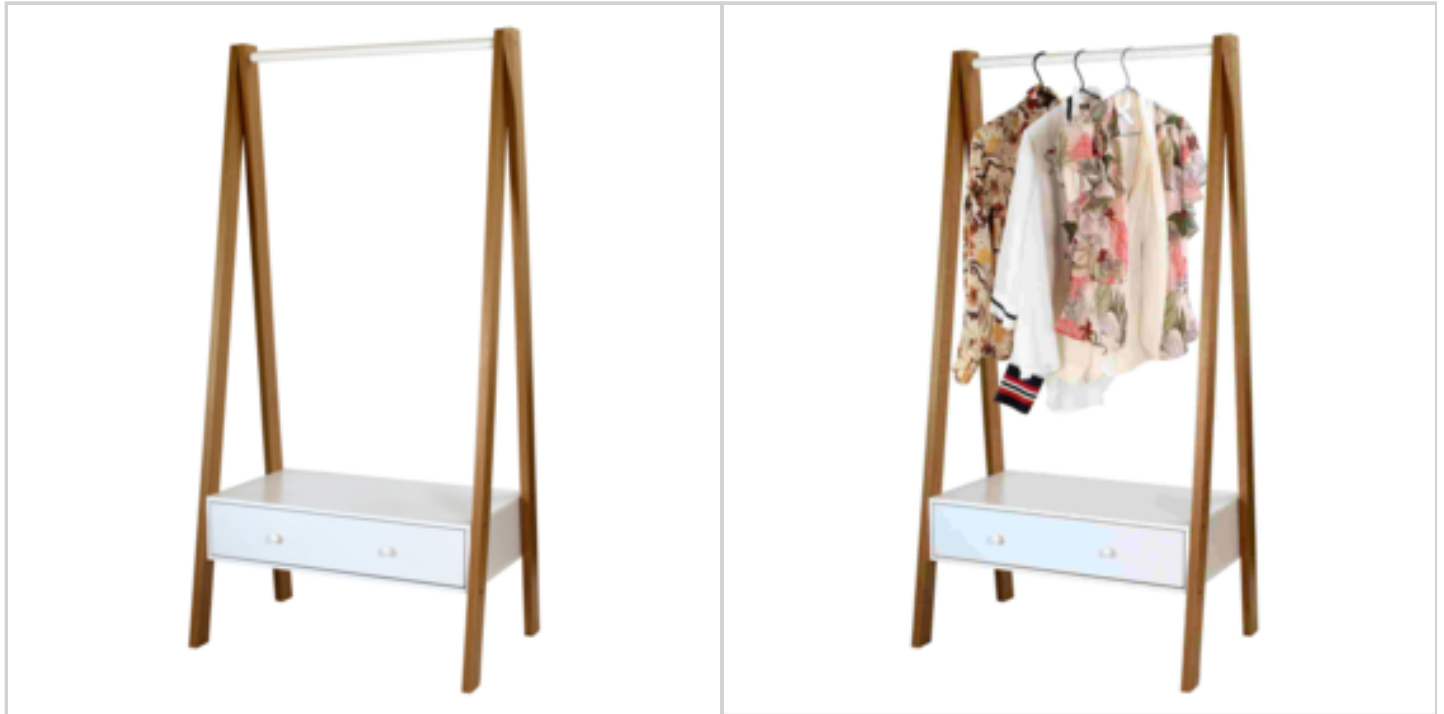

Price offer : OP17608 (price valid until : 19/04/2026)

COAT RACK WITH ONE LARGE DRAWER

Ref. 11448133

Material : 12mm particle board with paper - white color
Structure material : particle board - size 64*23mm with wooden decor
Hanging bar : MDF
Drawer inner size : Length 67.5 x depth 34 x H 8.5cm

DETAILED INFO

Material : Panneaux de particules

Gross Weight : 18000 gr.

Net Weight : 17000 gr.

Size item : L 0 x w 0 x h 0 cm

Packaging: Boite 48x7,6x169.5cm

MOQ : 1

Customs Tariff Number : 9403609000

Note :

EAN : 3456850114485

Ref. : 11448133

Price : 32.8 €
+ 2.20 € eco-share