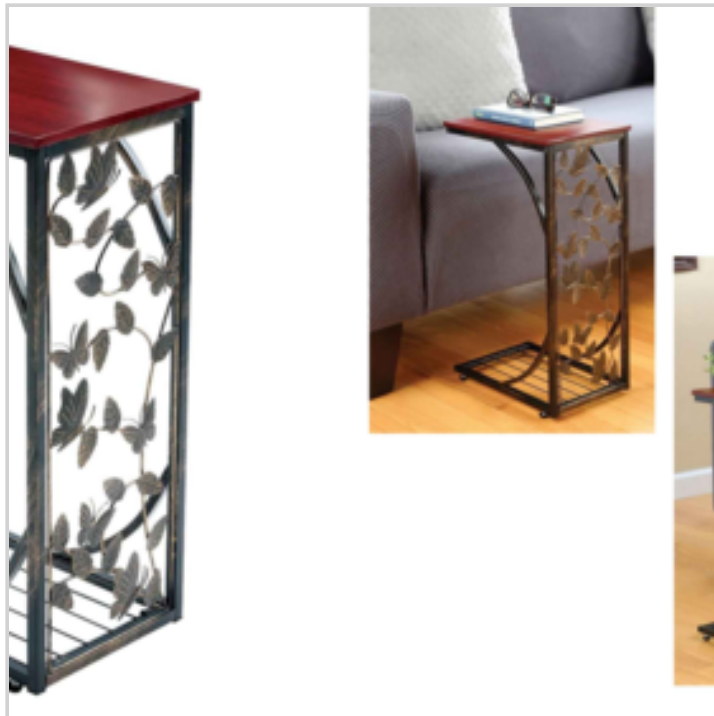

Price offer : OP17574 (price valid until : 19/04/2026)

METAL SIDE SOFA TABLE BUTTERFLY DESIGN

Ref. 11203133

DETAILED INFO

Material : Plateau MDF, pied acier

Gross Weight : 2100 gr.

Net Weight : 1800 gr.

Size item : L 0 x w 0 x h 0 cm