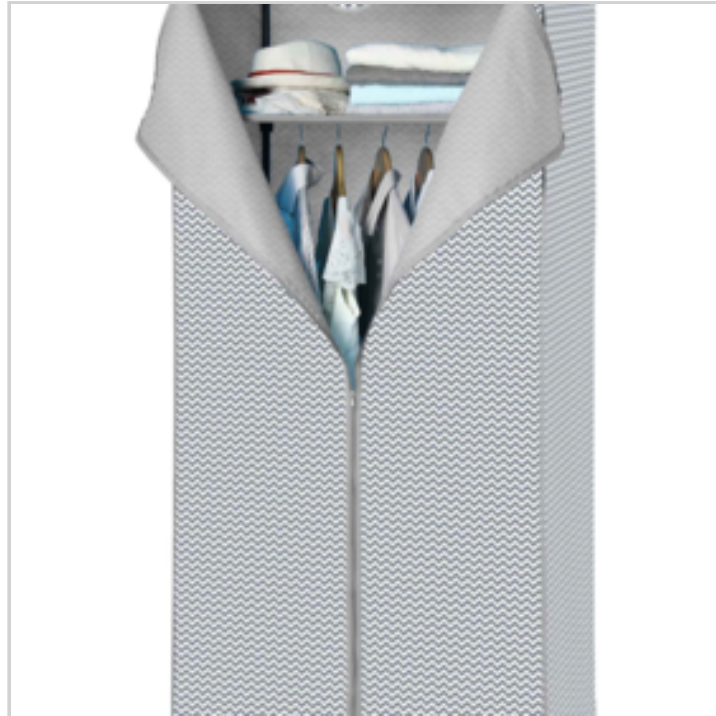

Note :

EAN : 3456850217803

Ref. : 21780133

Price : 19.39 €
 + 0.46 € eco-share

Price offer : OP17516 (price valid until : 18/04/2026)

NON WOVEN WARDROBE GREY COLOR WAVES PATTERN

Ref. 21777133

DETAILED INFO