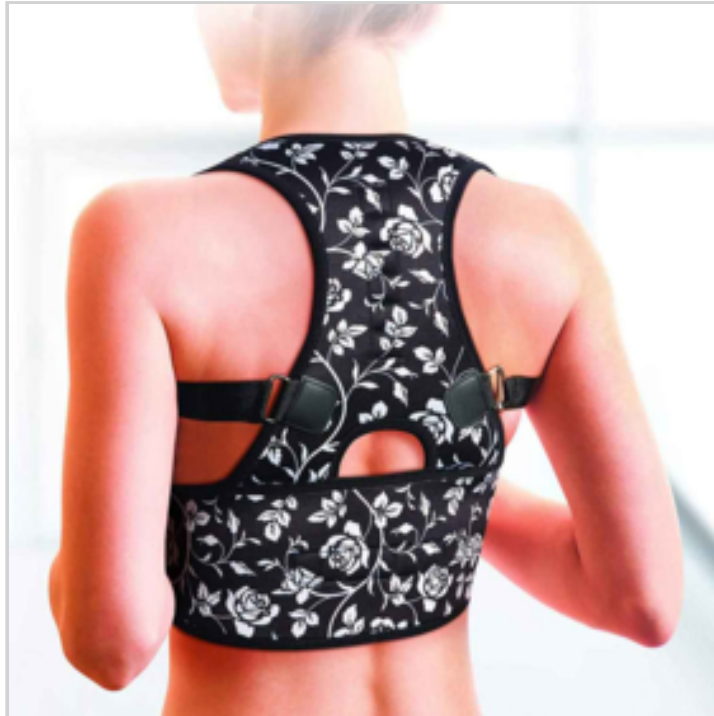

## MAGNETIC POSTURE CORRECTOR - FLORAL LARGE SIZE

Ref. 72956134

Train your muscles and spine to return to your natural posture.

Sewn in magnets may provide therapeutic relief from discomfort.

Comfortable cotton lining and breathable neoprene allows all day comfort and minimizes friction against skin.

3 sizes available : Regular - Large - XL

Technical information :

- Total 12 magnets, 6 magnets positioned vertically down the spine area of the back and 6 magnets positioned horizontally across the lumbar area of the back.