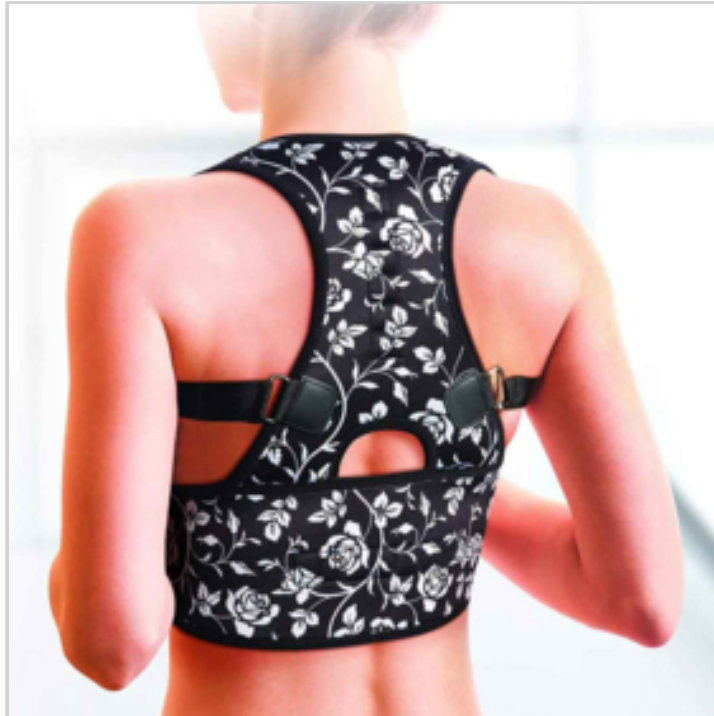

## MAGNETIC POSTURE CORRECTOR - FLORAL SIZE XL

Ref. 72956135

Train your muscles and spine to return to your natural posture.

Sewn in magnets may provide therapeutic relief from discomfort.

Comfortable cotton lining and breathable neoprene allows all day comfort and minimizes friction against skin.