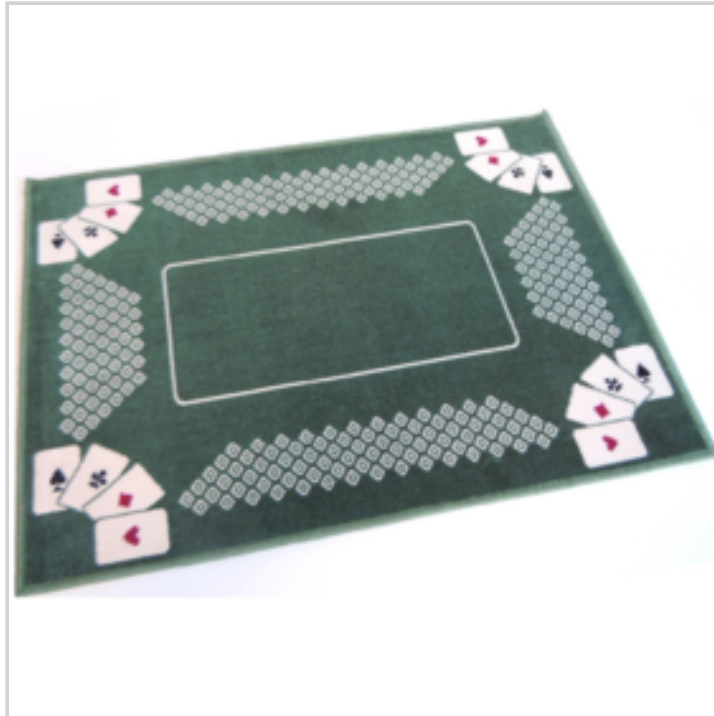

Price offer : OP17447 (price valid until : 18/04/2026)

PLAYING CARD MAT BLUE COLOR

Ref. 90257107

DETAILED INFO

Material : 100%viscose

Gross Weight : 300 gr.

Net Weight : 290 gr.

Size item : L 0 x w 0 x h 0 cm

PLAYING CARD MAT GREEN COLO

Ref. 90257106

Playing cards mat

HD picture is available

DETAILED INFO

Material : 100% viscose

Gross Weight : 300 gr.

Net Weight : 290 gr.