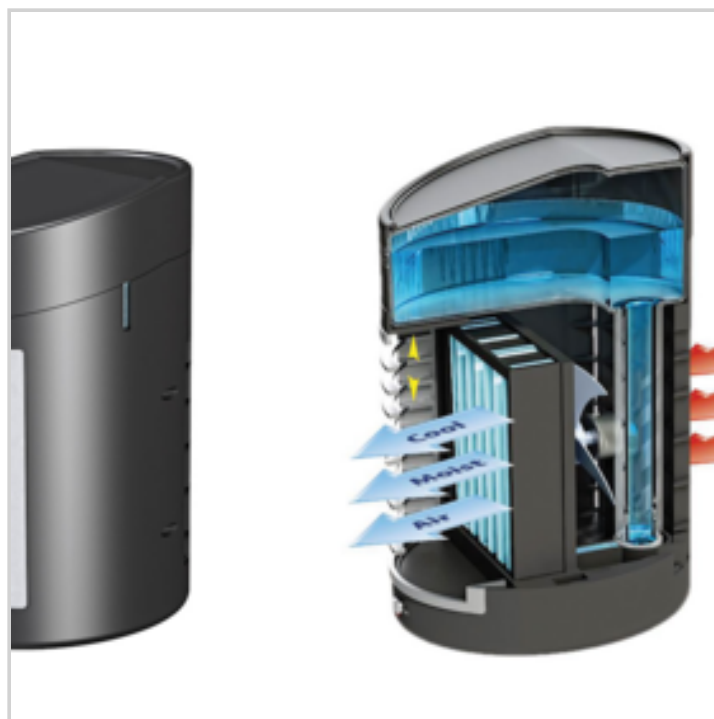

KOOL-DOWN™ EVAPORATIVE COOLER

Ref. 91154133

Cools and Circulates Moist Air

Quiet and portable 2 speed fan

- Add cold water for ultra-cooling action
- Cools up to 7ft. area
- 32 oz. water tank – up to 10 hours
- Water level gauge
- Ideal for desktop, bedroom and kitchen
- Adjustable air vents
- Non-slip rubber feet
- Environmentally friendly