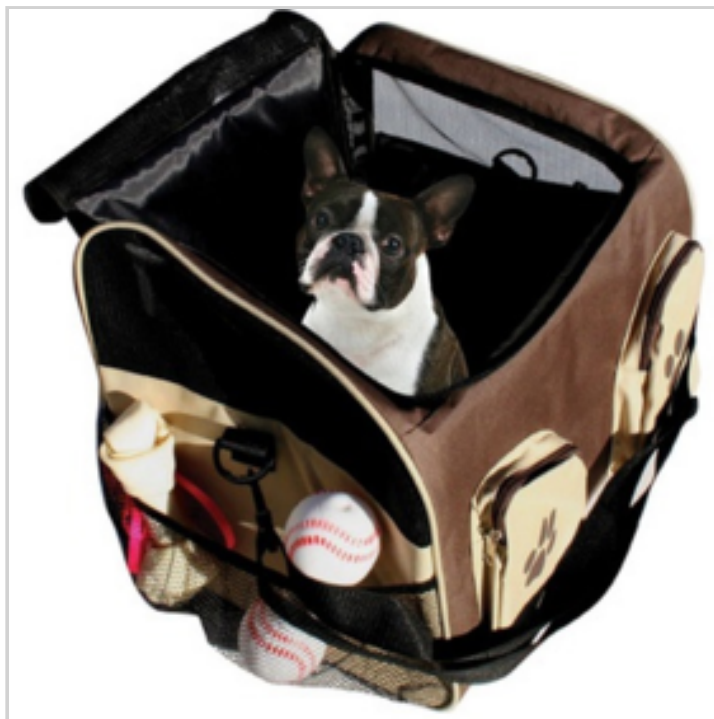

Price : 4.96 €

Price offer : OP17401 (price valid until : 19/04/2026)

3 IN 1 PET BOOSTER CARSEAT AND CARRIER - MEDIUM POLYBAG

Ref. 81214133

Use 3 ways : Over the shoulder carrier, car seat, booster seat.

Perfect for traveling on long or short trips.

Belt loops sewn into rear of carrier can be attached to car seat belts.

Top can be unzipped and rolled back and held securely with hook and loop strip.

Ideal for pets up to 18 lbs.

Tricolor bag : brown, black and beige.