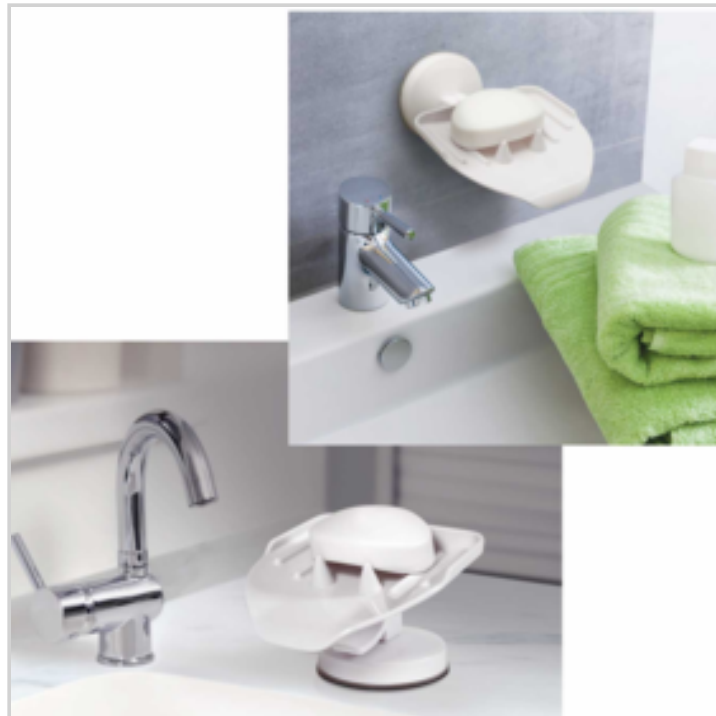

Price offer : OP17392 (price valid until : 19/04/2026)

2 WAY SOAP SAVER TRAY WHITE COLOR

Ref. 40541133

Keeps soap dry, making it last longer
Adjustable suction cup for dual mounting options
Designed to hold soap in place as excess water drains

DETAILED INFO

Material : plastique

Gross Weight : 170 gr.

Net Weight : 120 gr.

Size item : L 0 x w 0 x h 0 cm

Packaging: boite carton 12.8x13x8cm

MOQ : 1

Customs Tariff Number : 3924104000

Note : No stock at this time

EAN : 3456850405415

Ref. : 40541133

Price : 4.98 €