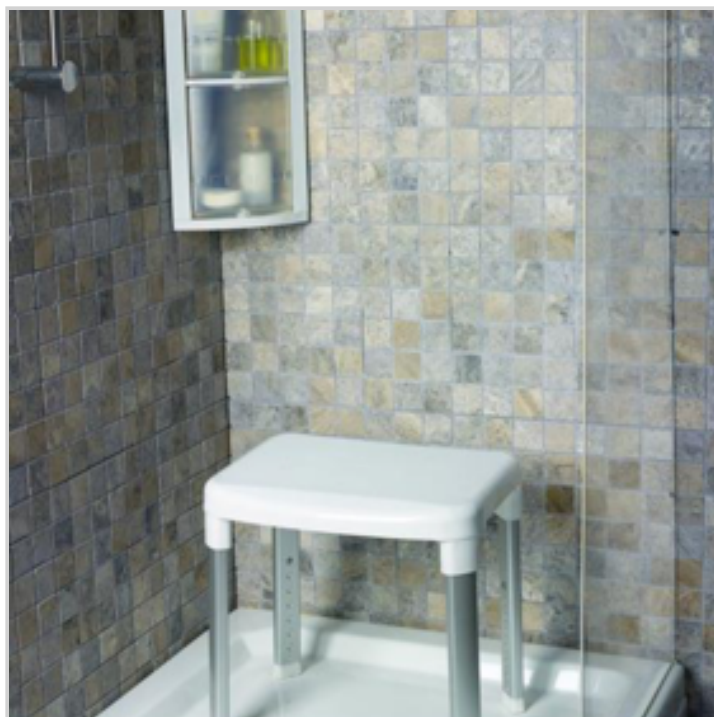

## BATH SEAT

Ref. 40471133

Suitable for standard bathtub  
 Helps sitting in a bathtub  
 Comfortable seating area  
 Slip resistant bracket of aluminium pipes - Slip resistant rubber caps  
 Quick and easy assembly  
 Easy to clean  
 Inside dimension: 52 - 64 cm - Product size: 78 x 34 x 18 cm  
 Rounded seating area: 43 x 34 cm  
 Seating area is hygienic and body-kind  
 Weight: 1,730 kg - Max. capacity: 150 kg

## BATH SEAT WITH BACKREST

Ref. 40472133

- Suitable for standard bathtubs
- Helps sitting in a bathtub
- Comfortable seating area
- Slip resistant bracket of aluminium pipes
- Slip resistant rubber caps
- Quick and easy assembly
- Easy to clean
- Product sizes: 78 x 43 x 34 cm
- Big rounded seating area: 42 x 34 cm
- Seating area is hygienic and body-kind

## SHOWER BATH CHAIR

Ref. 40467133

Shower/bath chair with backrest and armrests  
 Unique new shape  
 Fivefold height adjustable, ergonomic seating area - Shapely armrests  
 Edgeless surface  
 Modern design - Made in Europe  
 Material : Aluminium pipes, anodized  
 Slip resistant rubber feet  
 Seat height: 38 - 48 cm - Total height: 70 - 80 cm  
 Rounded seating area: 42 x 34 cm  
 Seating area is hygienic and body-kind

## SHOWER STOOL

Ref. 40470133

- Unique new shape - Modern design
- edgeless surface
- hight adjustable, ergonomic seating area
- aluminium pipes, anodized
- slip resistant rubber caps
- seat high: 38-48 cm - rounded seating area: 42 x 34 cm
- seating area is hygienic and body-kind
- weight: 2,7kg - max. capacity: 150 kg
- Easy to assemble.
- colour: white