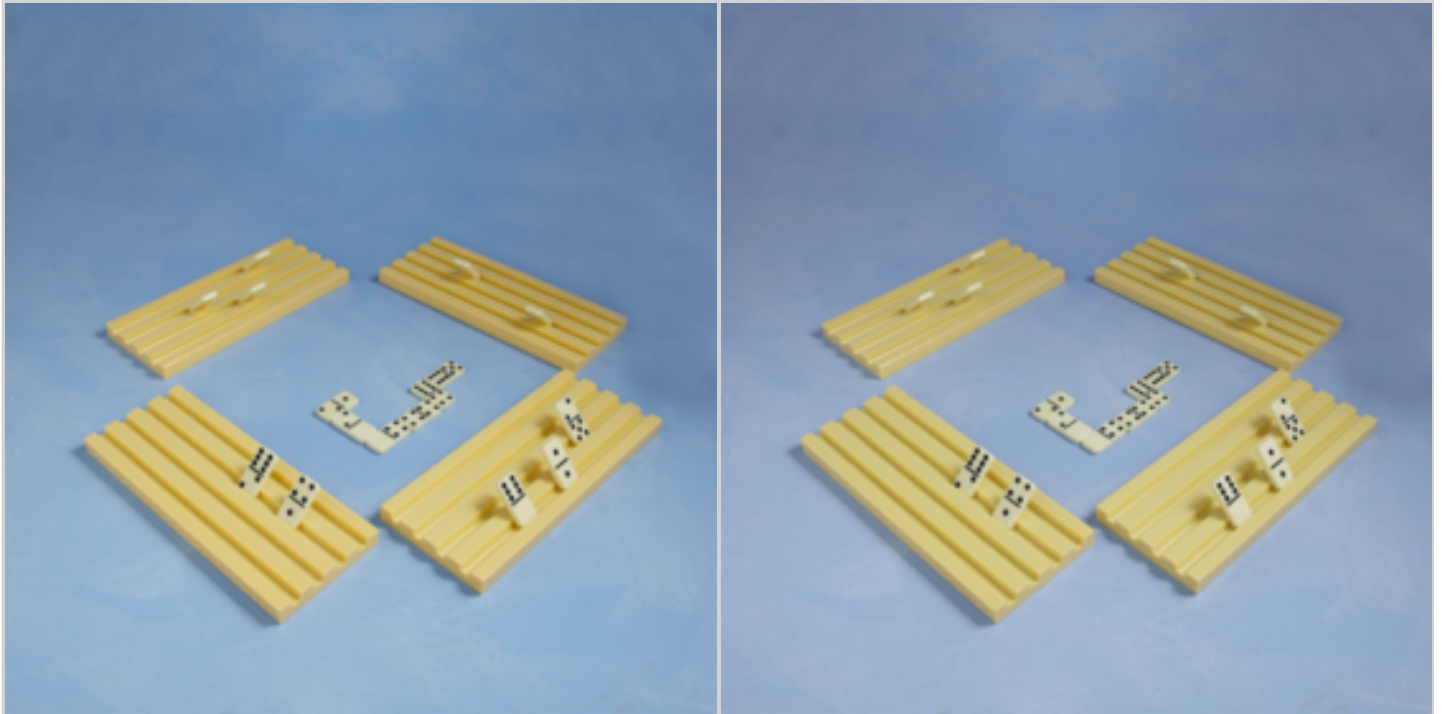

Customs Tariff Number : 83059000

Note :

EAN : 3456850904352

Ref. : 90435133

Price : 1.02 €

Price offer : OP17303 (price valid until : 18/04/2026)

S/4 DOMINOS STAND PLASTIC

Ref. 90509433