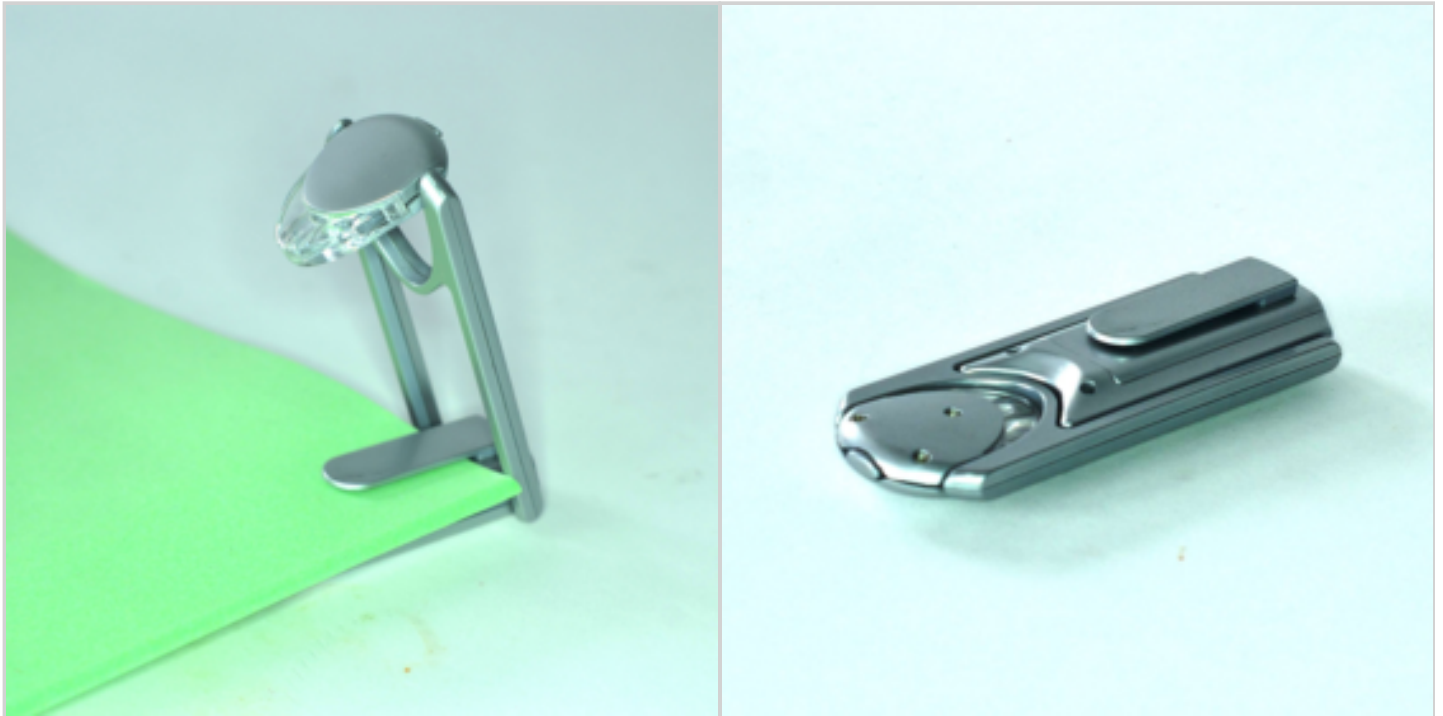

Price offer : OP17303 (price valid until : 18/04/2026)

TRAVEL LITE

Ref. 90293133

works with 2 AAA batteries (non included)
Made of plastic, silver color

DETAILED INFO

Material : plastique

Gross Weight : 30 gr.

Net Weight : 20 gr.

Size item : L 10 x w 4 x h 1.8 cm

Packaging: Boite carton 11 x 4 x 1.8 cm

MOQ : 1

Customs Tariff Number : 94054039

Note :

EAN : 3456850902938

Ref. : 90293133

Price : 0.97 €