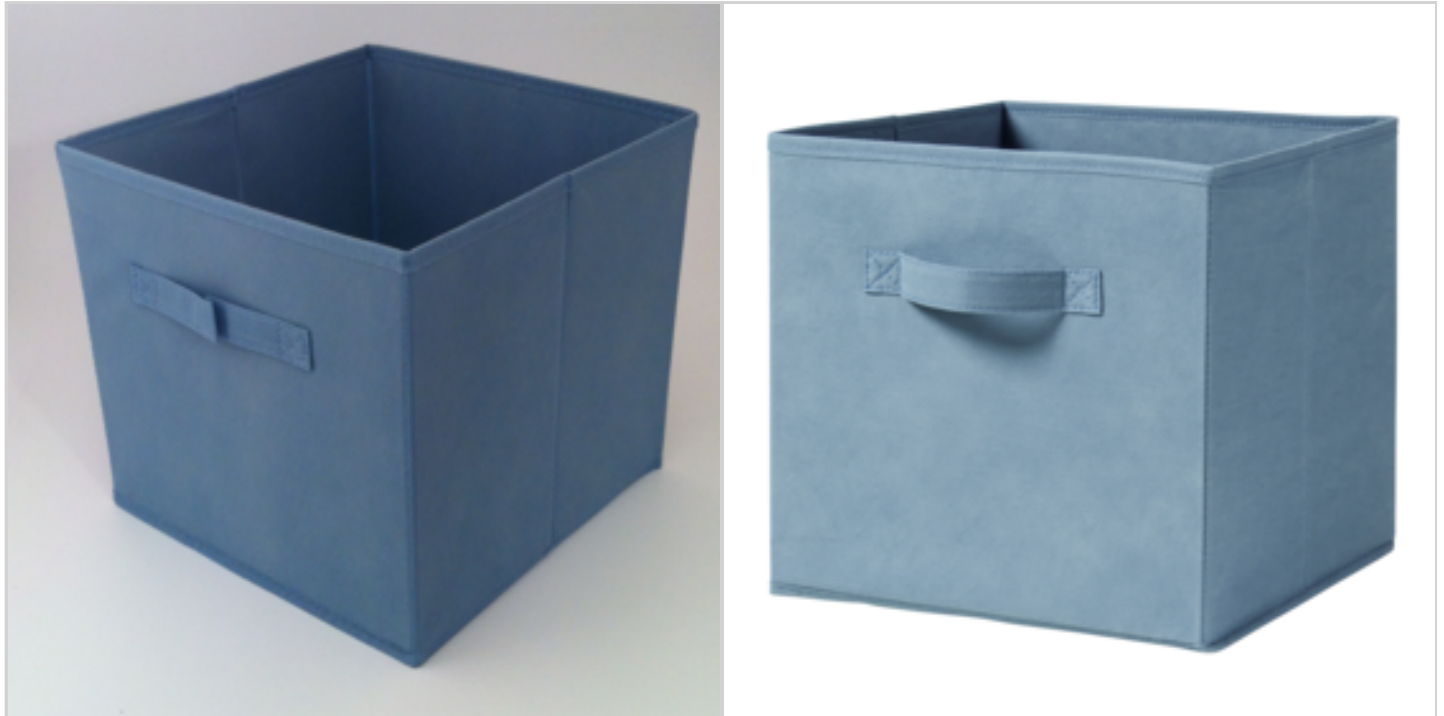

Price offer : OP17250 (price valid until : 20/04/2026)

**NON WOVEN FABRIC CUBE DUCK BLUE
280X280X270MM**

Ref. 21758133

DETAILED INFO

Material : Intissé 100% polypropylène 75gr

Gross Weight : 400 gr.

Net Weight : 300 gr.

Size item : L 0 x w 0 x h 0 cm

Packaging: sachet plastique

MOQ : 1

Customs Tariff Number : 4202921900

Note :

EAN : 3456850217582

Ref. : 21758133

Price : 1.24 €
+ 0.15 € eco-share