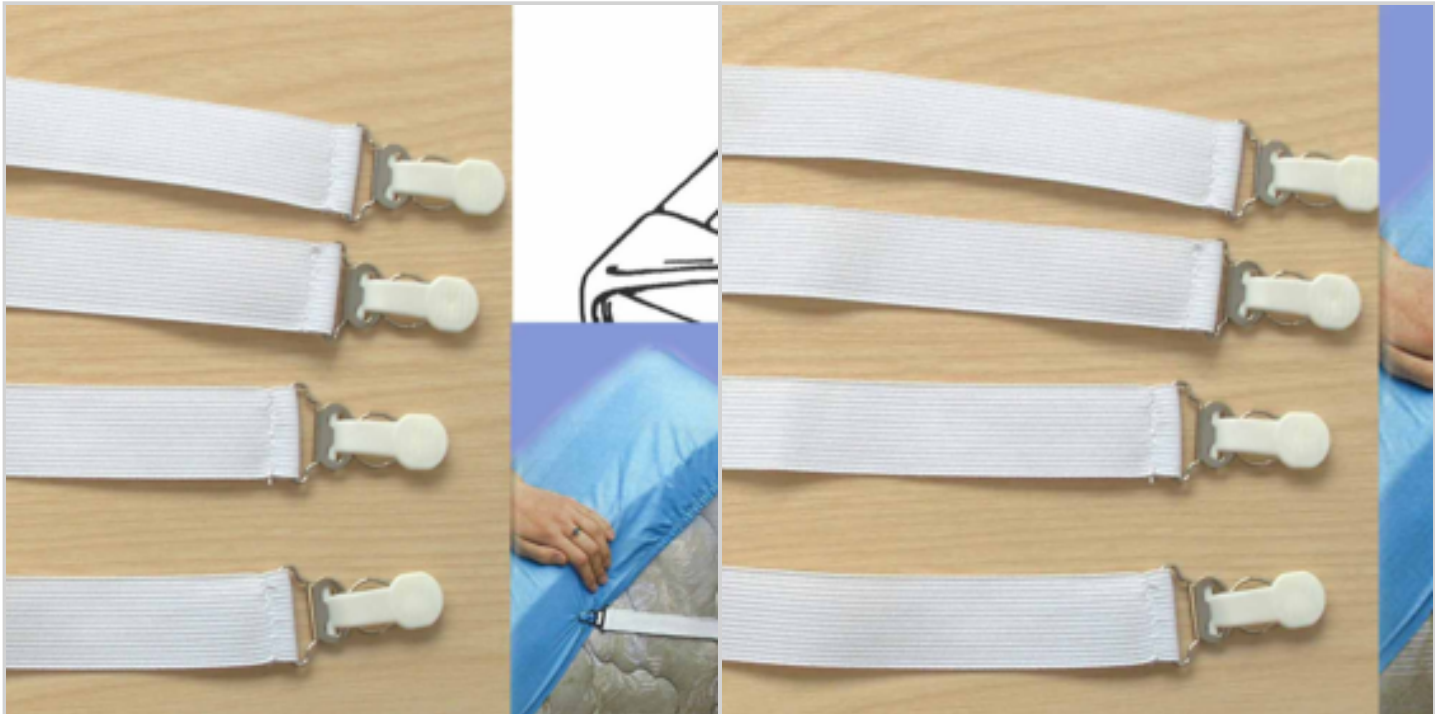

Price offer : OP17249 (price valid until : 18/04/2026)

SET/4 SHEET STRAPS

Ref. 20532433

Bed sheets braces

These strong elastic braces clip to the bed sheet, keeping it firmly in place and wrinkle free
 Set of 4 : suitable for single or double bed size
 Plastic/metal peg clips attache to each corner
 length 30cm (flat)

DETAILED INFO

Material : métal, plastique et bande élastique

Gross Weight : 50 gr.

Net Weight : 50 gr.

Size item : L 0 x w 0 x h 0 cm

Packaging: sachet plastique 17 x 7 cm

MOQ : 1

Customs Tariff Number : 56090000