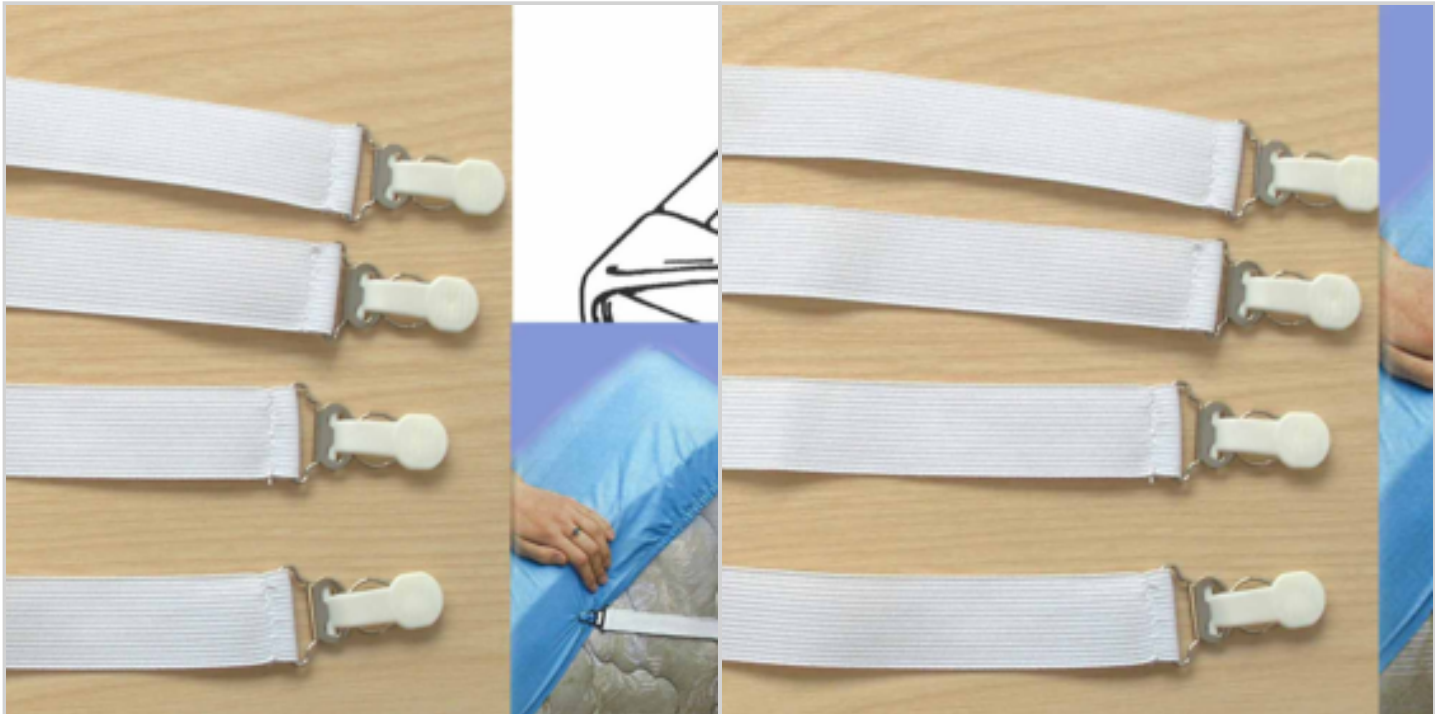

Price offer : OP17249 (price valid until : 19/04/2026)

**SET/4 SHEET STRAPS**

Ref. 20532433

Bed sheets braces

These strong elastic braces clip to the bed sheet, keeping it firmly in place and wrinkle free  
 Set of 4 : suitable for single or double bed size  
 Plastic/metal peg clips attache to each corner  
 length 30cm (flat)

**DETAILED INFO**

**Material :** métal, plastique et bande élastique

**Gross Weight :** 50 gr.

**Net Weight :** 50 gr.

**Size item :** L 0 x w 0 x h 0 cm

**Packaging :** sachet plastique 17 x 7 cm

**MOQ :** 1