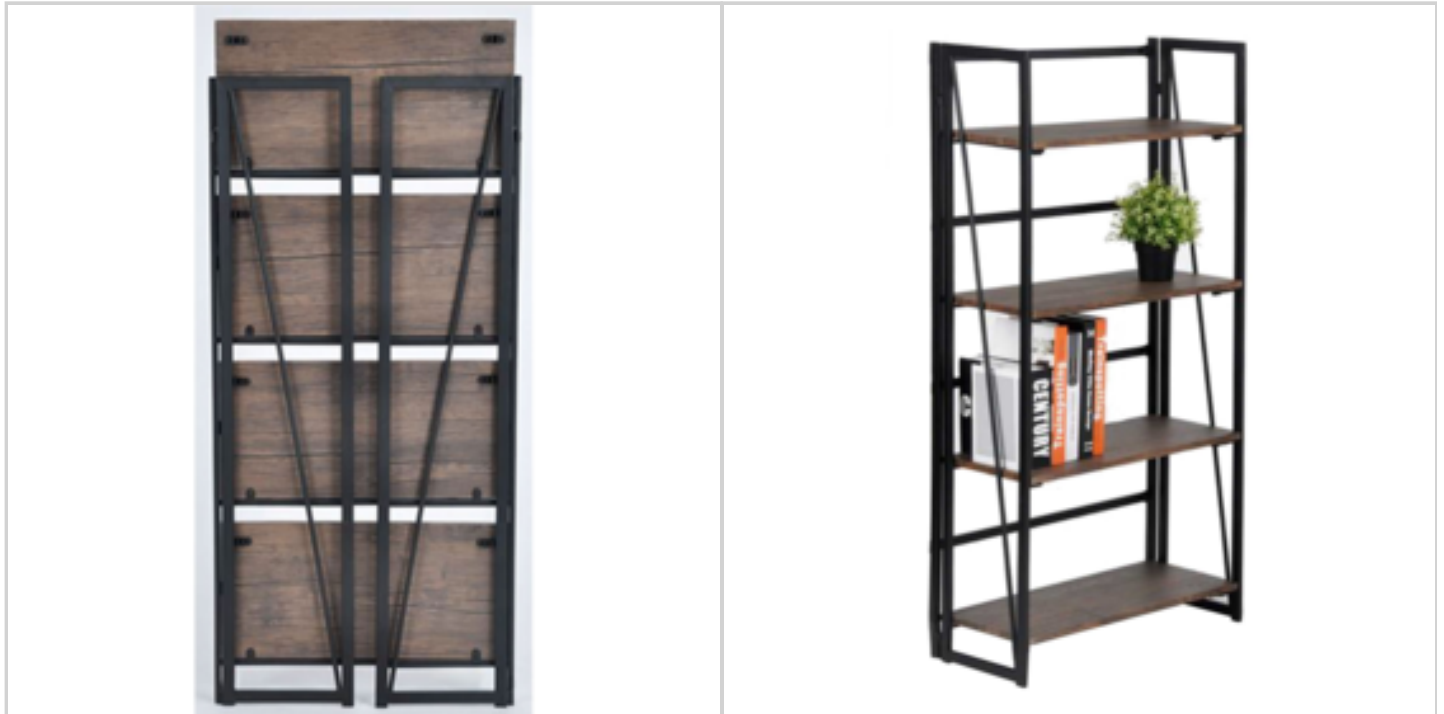

Note :

EAN : 6935653114719

Ref. : 11167134

Price : 27.48 €
+ 0.97 € eco-share

Price offer : OP17240 (price valid until : 19/04/2026)

SHELVES BACK METAL FRAME

Ref. 11191133

DETAILED INFO