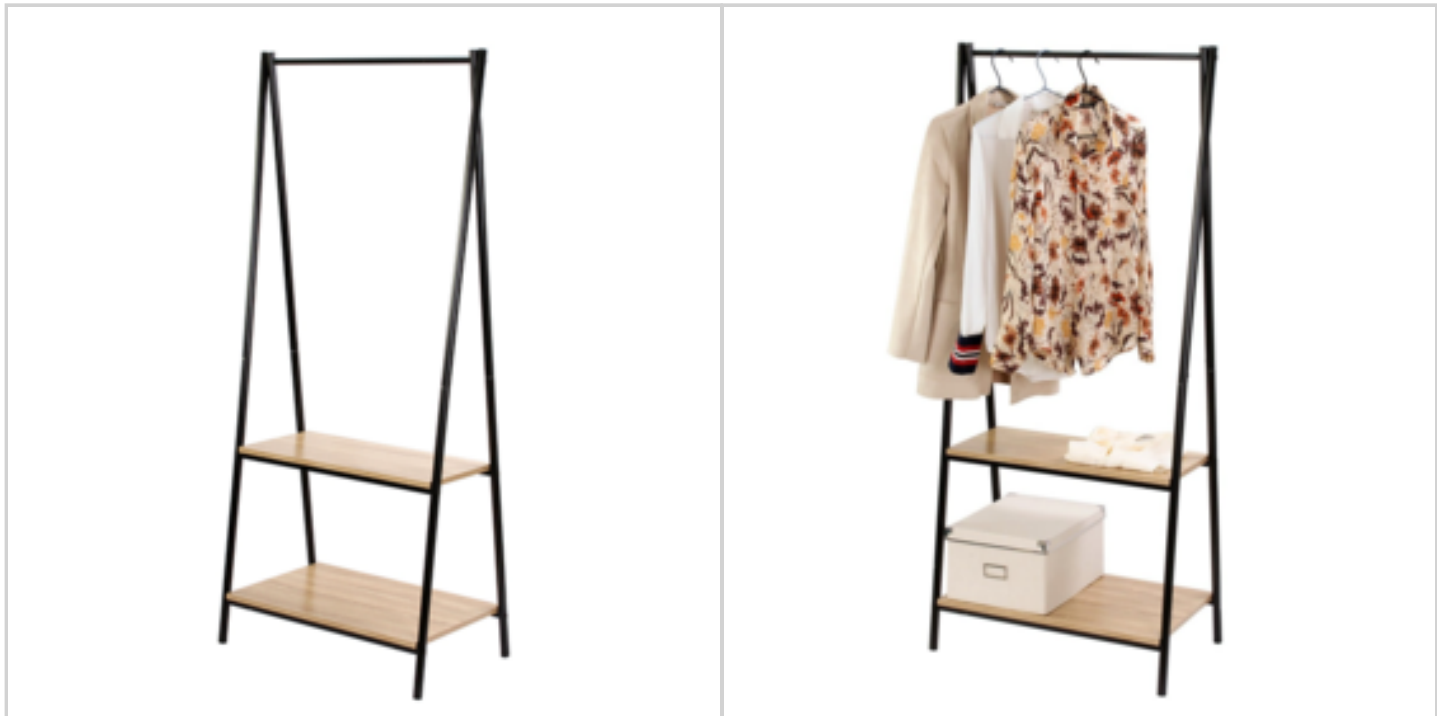

Ref. : 11572133

Price : 26.88 €
+ 2.20 € eco-share

Price offer : OP17240 (price valid until : 19/04/2026)

GARMENT RACK

Ref. 11440133

Chipboard with melamine+Steel tube with electric coating +Black screw

DETAILED INFO