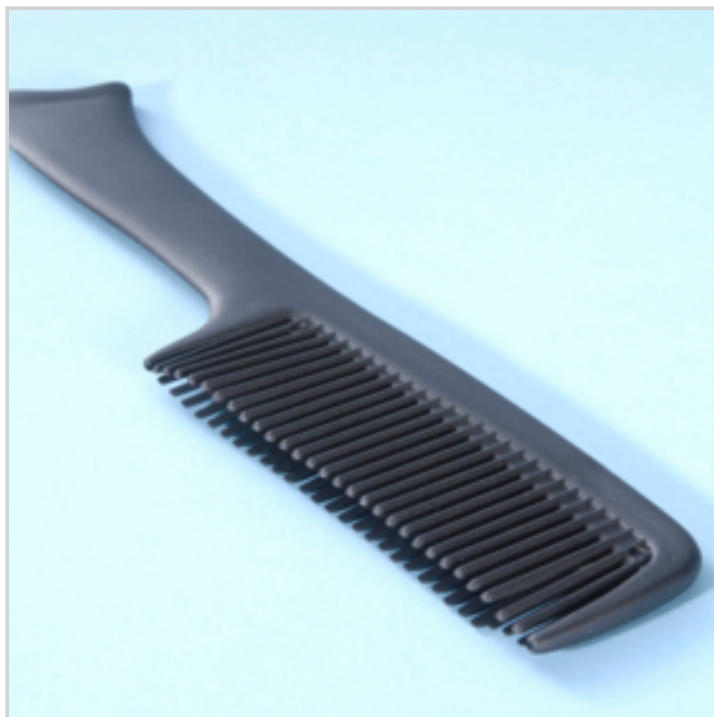

Price offer : OP17233 (price valid until : 20/04/2026)

CURLING WEAVING HAIR COMB BLACK COLOR

Ref. 71032133

Weaving and hair laying comb

The shape of the teeth as well as the double sequence serve to soften the hair with the warmth produced through the continuous use of two or three minutes. It alter the basic shape of the hair by the rubbing action of the comb's teeth and force the waves into the hair as it passes through the comb.

Use it 3 or 4 times a day during 2-3 minutes

HD PICTURE IS AVAILABLE

DETAILED INFO

Material : plastique

Gross Weight : 40 gr.

Net Weight : 30 gr.

Size item : L 0 x w 0 x h 0 cm

Packaging: sachet plastique