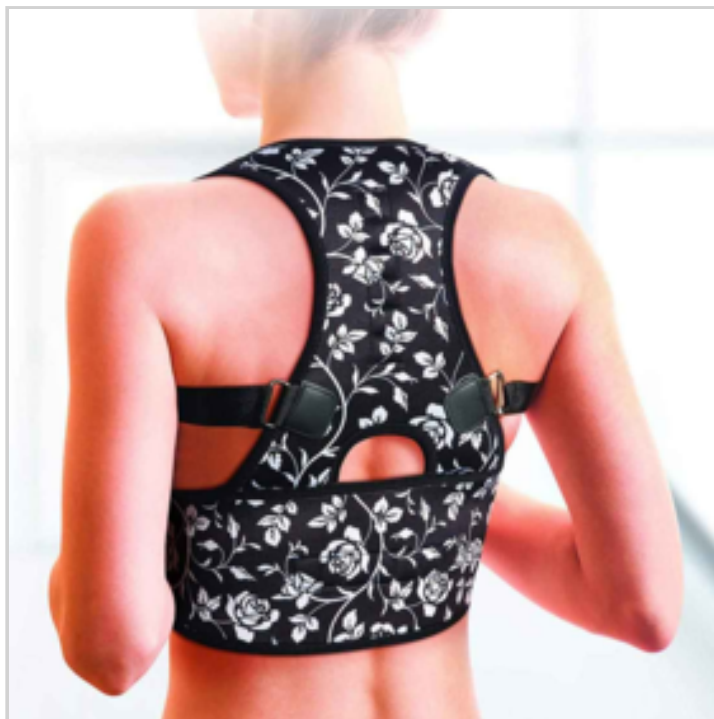

## MAGNETIC POSTURE CORRECTOR - FLORAL LARGE SIZE

Ref. 72956134

Train your muscles and spine to return to your natural posture.

Sewn in magnets may provide therapeutic relief from discomfort.

Comfortable cotton lining and breathable neoprene allows all day comfort and minimizes friction against skin.

3 sizes available : Regular - Large - XL

Technical information :

- Total 12 magnets, 6 magnets positioned vertically down the spine area of the back and 6 magnets positioned horizontally across the lumbar area of the back.