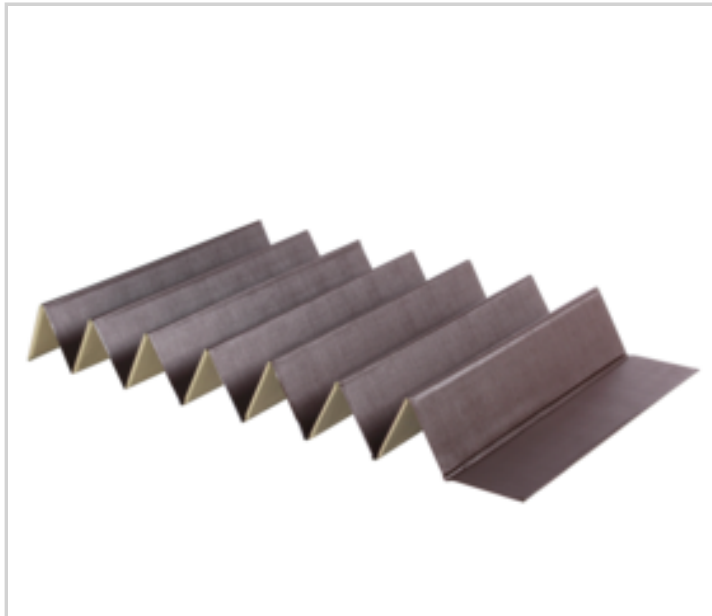

## REDRESSEUR CANAPE 3 PLACES

Ref. 30397133

The right solution for your sofas, chairs that have sagged over time. You will find with this rectifier for sofa, the firmness essential to your comfort and your well-being. Adapted to all dimensions, you will be comfortably installed again using the rectifier for sofa