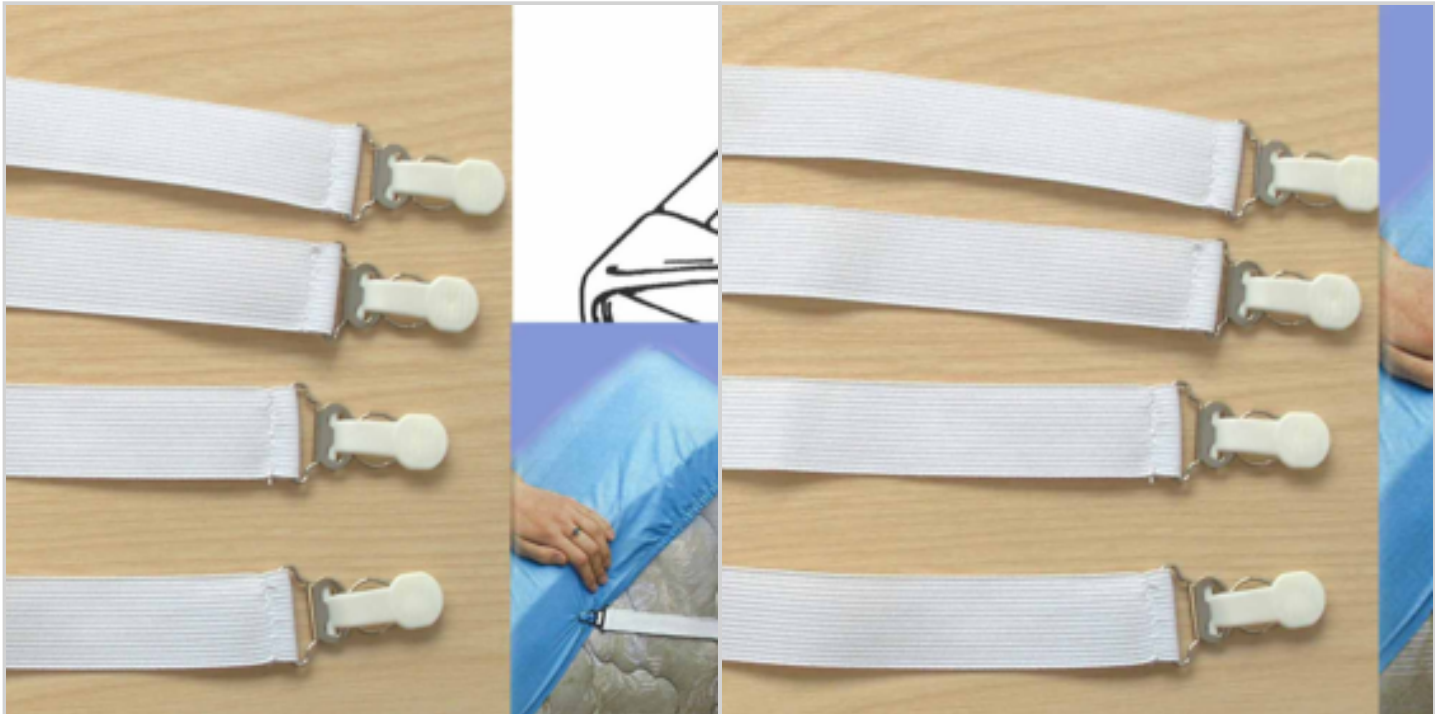

Price offer : OP17148 (price valid until : 18/04/2026)

**SET/4 SHEET STRAPS**

Ref. 20532433

Bed sheets braces

These strong elastic braces clip to the bed sheet, keeping it firmly in place and wrinkle free  
 Set of 4 : suitable for single or double bed size  
 Plastic/metal peg clips attache to each corner  
 length 30cm (flat)

**DETAILED INFO**

**Material :** métal, plastique et bande élastique

**Gross Weight :** 50 gr.

**Net Weight :** 50 gr.

**Size item :** L 0 x w 0 x h 0 cm

**Packaging:** sachet plastique 17 x 7 cm

**MOQ :** 1

Bed sheets braces

These strong elastic braces clip to the bed sheet, keeping it firmly in place and wrinkle free  
 Set of 4 : suitable for single or double bed size  
 Plastic/metal peg clips attache to each corner  
 length 30cm (flat)