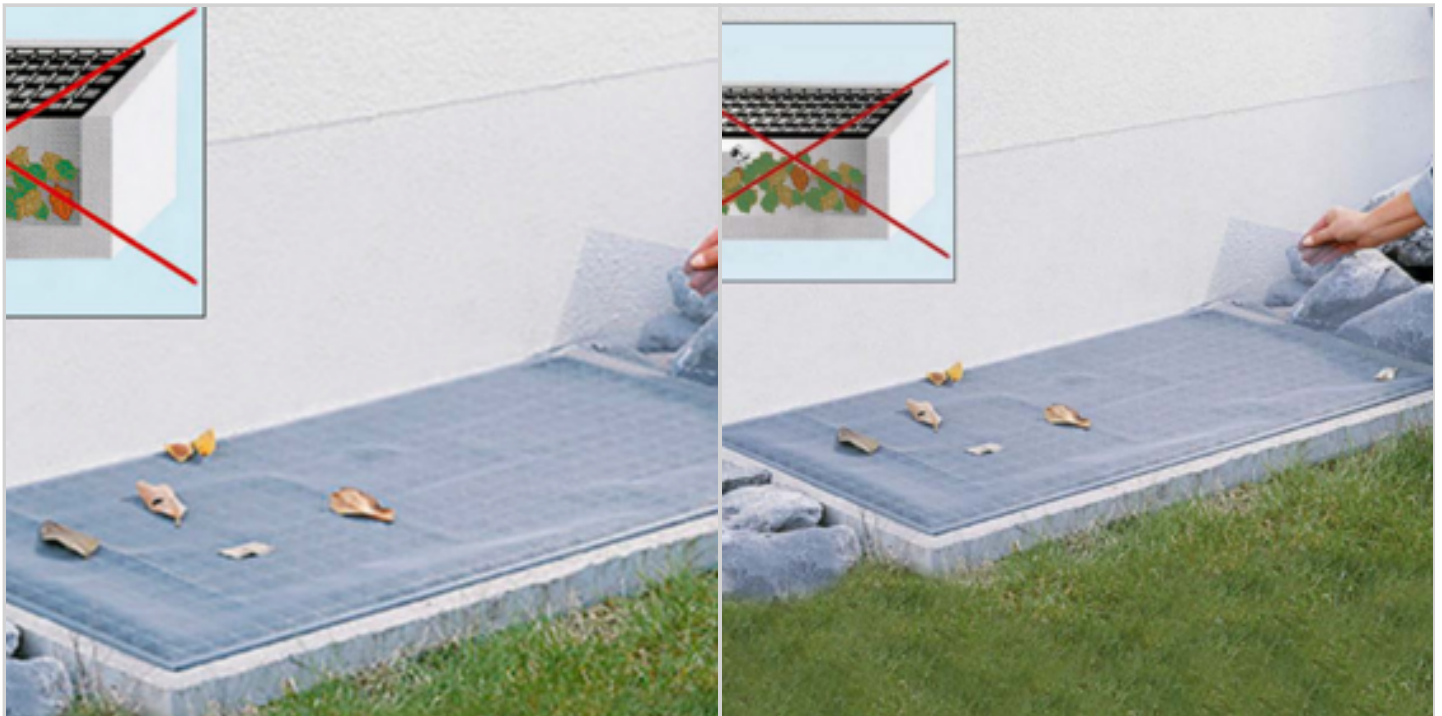

## GUTTER PROTECTOR FROM LEAVES 100X150CM

Ref. 80769133

Very practical to cover cellar grills, window wells... and prevent dead leaves and other waste or small animals from getting inside.

- large grey colored net to cut (150 x 100cm)
- fixing kit including 8 plastic clips and 4 elastics to keep the net in place around the grid