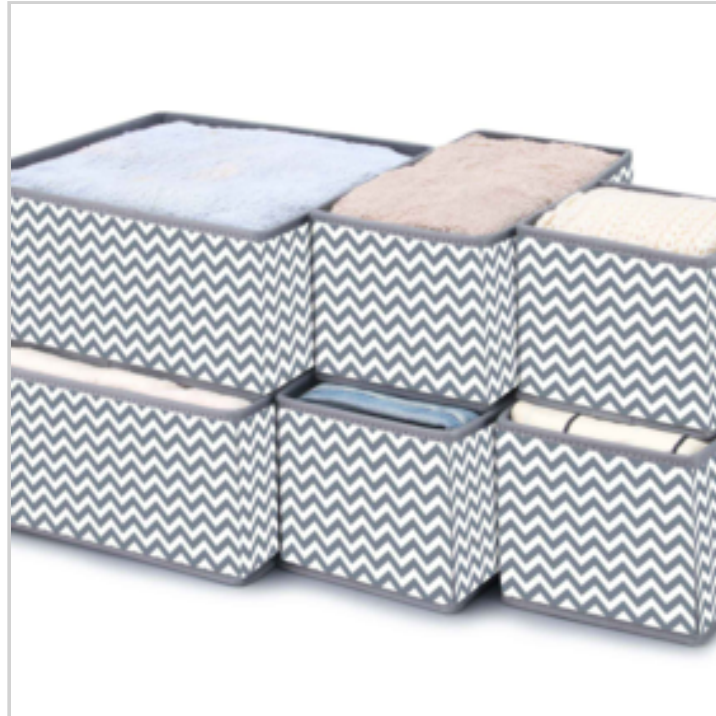

Price offer : OP17047 (price valid until : 21/04/2026)

S/6 DRAWER ORGANIZERS GREY COLOR WAVE PATTERN

Ref. 21765133

DETAILED INFO

Material : intissé 75gr, carton 1000gr

Gross Weight : 130 gr.

Net Weight : 120 gr.

Size item : L 0 x w 0 x h 0 cm

Packaging: sachet plastique 60*33*3cm

MOQ : 1

Customs Tariff Number : 4202921900

Note :

EAN : 3456850217650

Ref. : 21765133

Price : 4.94 €
+ 0.07 € eco-share