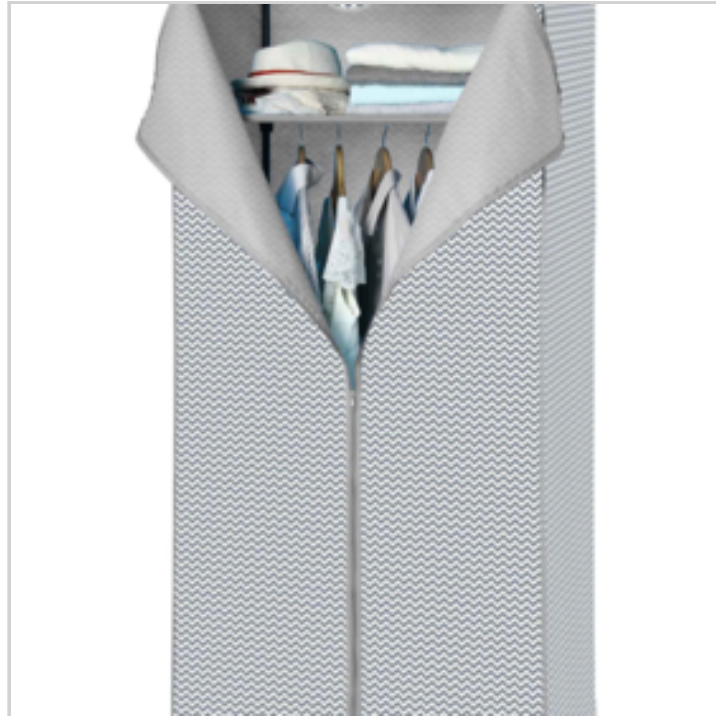

Ref. : 21765133

Price : 4.94 €
+ 0.07 € eco-share

Price offer : OP17047 (price valid until : 21/04/2026)

NON WOVEN WARDROBE GREY COLOR WAVES PATTERN

Ref. 21777133

DETAILED INFO

Material : Intissé 100% polypropylène 75gr et metal