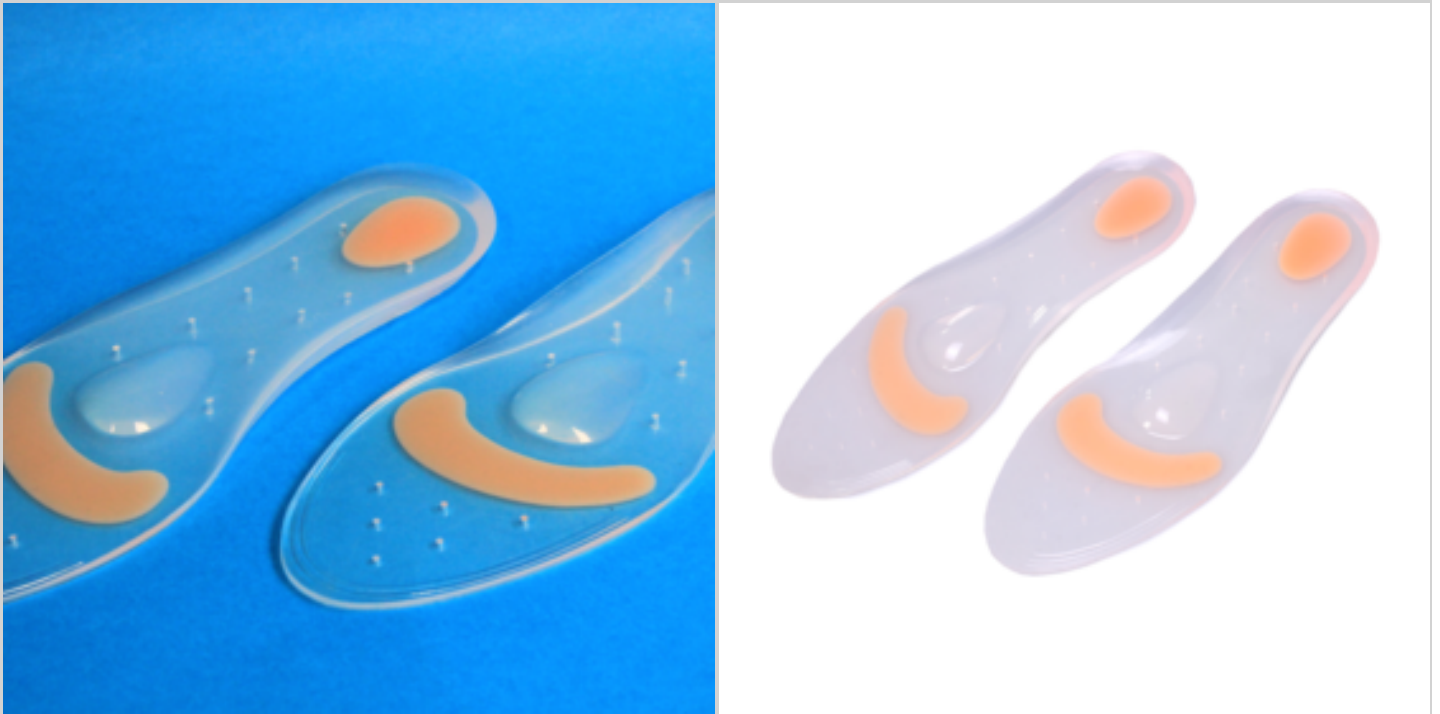

Transparent soles with reinforced parts - orange color

DETAILED INFO

Material : silicone

Gross Weight : 220 gr.

Net Weight : 0 gr.

Size item : L 0 x w 0 x h 0 cm

Packaging: sachet plastique 30 x 22 (plaque carton)