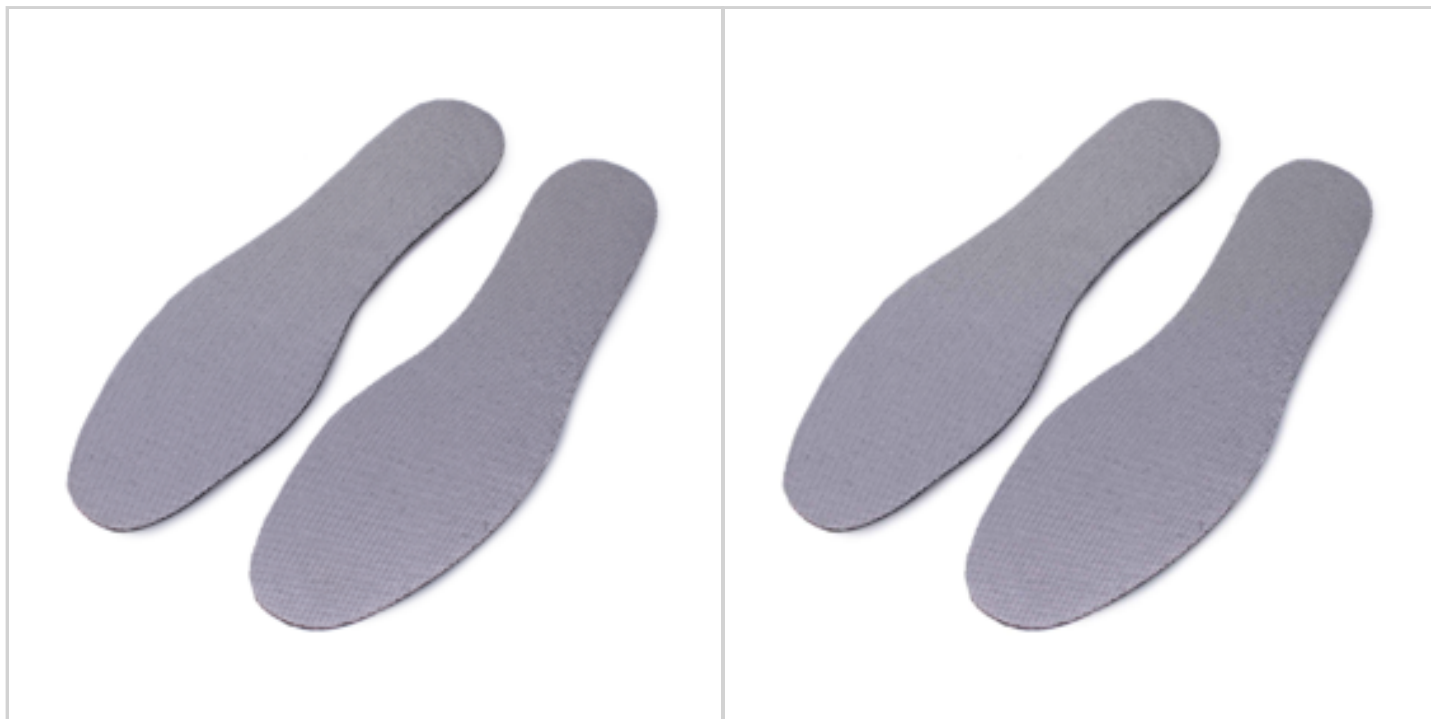

Price offer : OP16983 (price valid until : 19/04/2026)

S/2 PAIRS BAMBOO ACTIVATED CARBON INSOLE MEN/WOMEN SIZES

Ref. 70709134

Bamboo charcoal insoles.

These insoles absorb humidity and perspiration odours