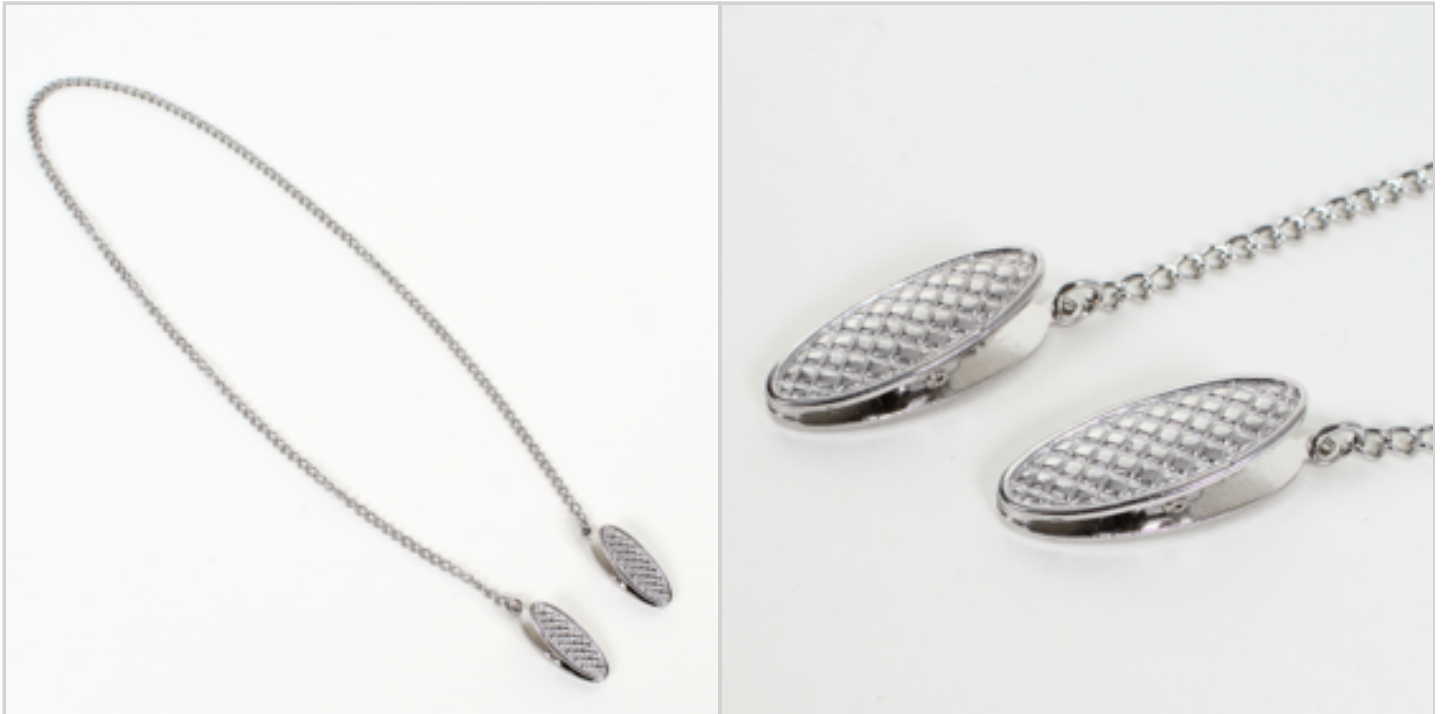

Price offer : OP16973 (price valid until : 19/04/2026)

NAPKIN HOLDER BRASS CHROME PLATED

Ref. 90281133

Make sure your napkin stays exactly where you need it.

This napkin neck chain grips the edges of your napkin, protecting clothes from errant drips of soup or sauce.

2 clips grip the edges of your napkin

Measures 44 cm long

DETAILED INFO

Material : métal

Gross Weight : 20 gr.

Net Weight : 0 gr.

Size item : L 0 x w 0 x h 0 cm

Packaging: Sachet plastique

This scrubber mat is ideal for cleaning the areas difficult to reach such as feet
 Fixation with suction cups.
 It can be fixed either on the shower tray or on the bottom of the bathtub.
 You can spread the shower gel directly on the scrubber