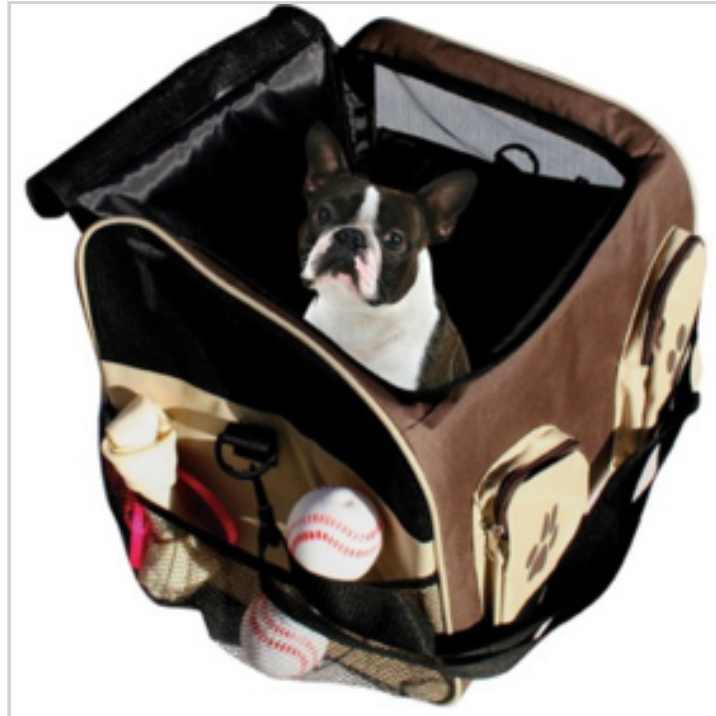

Ref. 81214133

Use 3 ways : Over the shoulder carrier, car seat, booster seat.
 Perfect for traveling on long or short trips.
 Belt loops sewn into rear of carrier can be attached to car seat belts.
 Top can be unzipped and rolled back and held securely with hook and loop strip.
 Ideal for pets up to 18 lbs.
 Tricolor bag : brown, black and beige.
 4 pockets (2 zip pockets + 2 latéral mesh pockets)