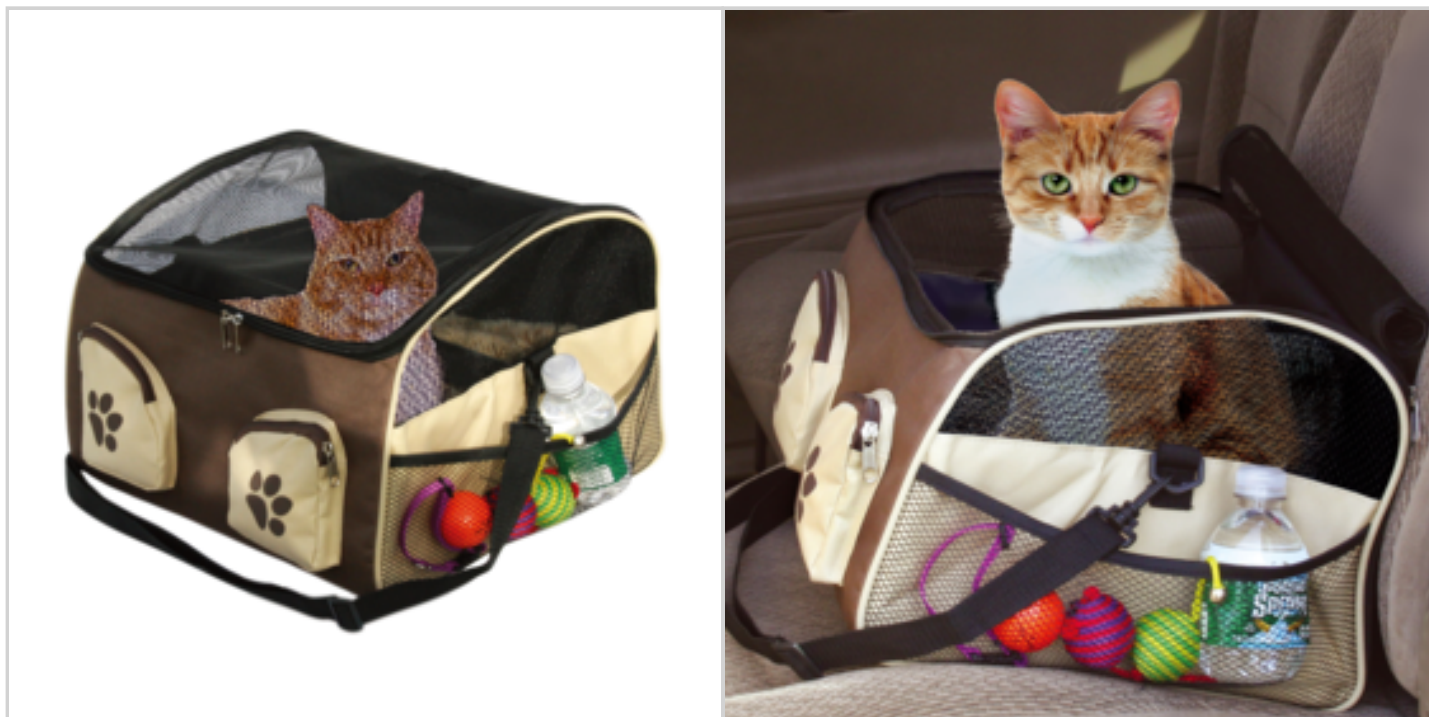

Price offer : OP16920 (price valid until : 20/04/2026)

3IN1 PET BOOSTER/CARSEAT & CARRIER - 5 KG

Ref. 81109133

3IN1 PET BOOSTER/CARSEAT & CARRIER

Use 3 ways : Over the shoulder carrier, car seat, booster seat.

Perfect for traveling on long or short trips.

Belt loops sewn into rear of carrier can be attached to car seat belts.

Top can be unzipped and rolled back and held securely with hook and loop strip.

Ideal for pets up to 12 lbs.

Tricolor bag : brown, black and beige.

DETAILED INFO

Material : Toile polyester

Gross Weight : 930 gr.

Net Weight : 730 gr.

Size item : L 0 x w 0 x h 0 cm

Packaging: sachet plastique 40x33x6cm

MOQ : 1

Customs Tariff Number : 4202929890

Note :

EAN : 3456850811094

Ref. : 81109133

Price : 6.64 €