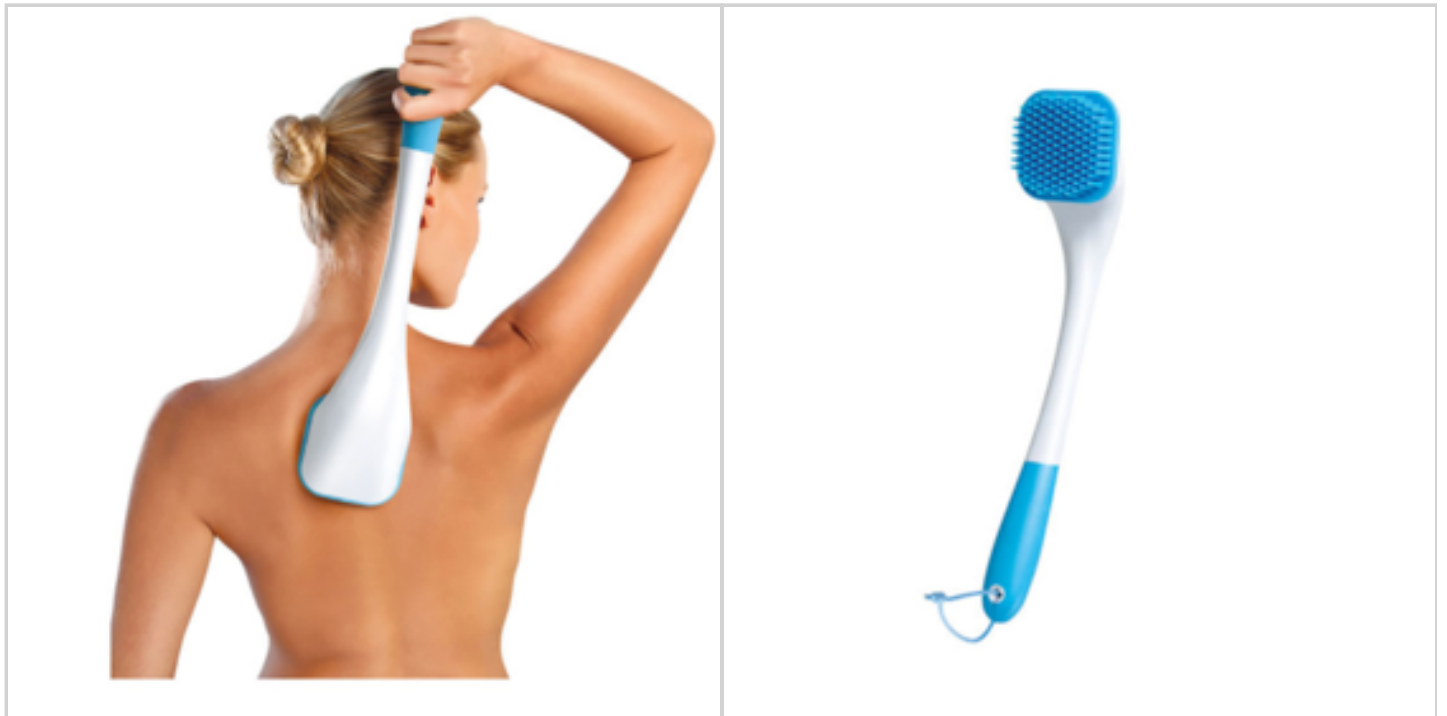

Price offer : OP16905 (price valid until : 20/04/2026)

LONG REACH SILICONE BRUSH

Ref. 40496133

Over 130 massaging bristles.

16" long to scrub those hard to reach areas

Rubberized handle for a good grip

Built-in lanyard for hanging when not in use.

Removable scrub head for easy cleaning.

DETAILED INFO

Material : plastique, silicone

Gross Weight : 210 gr.

Net Weight : 210 gr.

Size item : L 42 x w 8.5 x h 9.5 cm

Packaging: Boite carton

MOQ : 1

Customs Tariff Number : 9603298000

Note :

EAN : 3456850404968

Ref. : 40496133

Price : 4.75 €