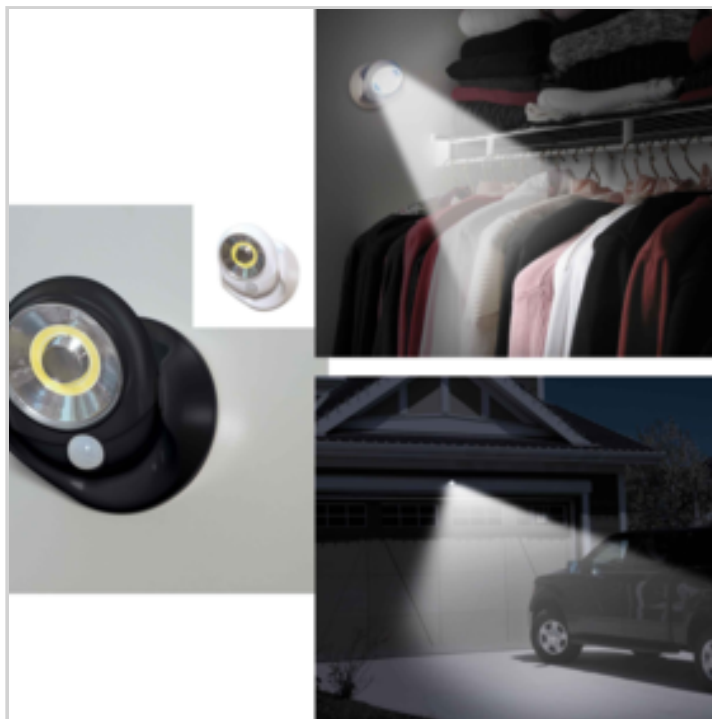

Price offer : OP16903 (price valid until : 19/04/2026)

DYNABRIGHT SUPER BRIGHT MOTION ACTIVATED COB LIGHT WHITE COLOR

Ref. 91254133

With new advanced COB chip technology, IDEAWORKS high-power LEDs illuminate 5X brighter than ordinary LEDs.

Rotates on its base through 360° and pivots up and down to shine exactly where you want.

Detects motion up to 3 metres away and will stay lit for 45 seconds.

Durable, weatherproof and wireless, it's ideal for driveways, forecourts, patios and gardens, but can also be used indoors to illuminate corridors, stairs, landings and cupboards.

Features:250 lumen

360° rotating base

90° pivot angle

Automatically turns on when motion is detected up to 3 metres away

Stays lit for 45 seconds

DETAILED INFO

Material : plastique ABS

Gross Weight : 0 gr.

Net Weight : 0 gr.

Size item : L 0 x w 0 x h 0 cm

Packaging: boite couleur

MOQ : 1

Customs Tariff Number : 9405114090

Note : nouveau prix

EAN : 3456859125437

Ref. : 91254133

Price : 4.65 €
+ 0.08 € of DEEE